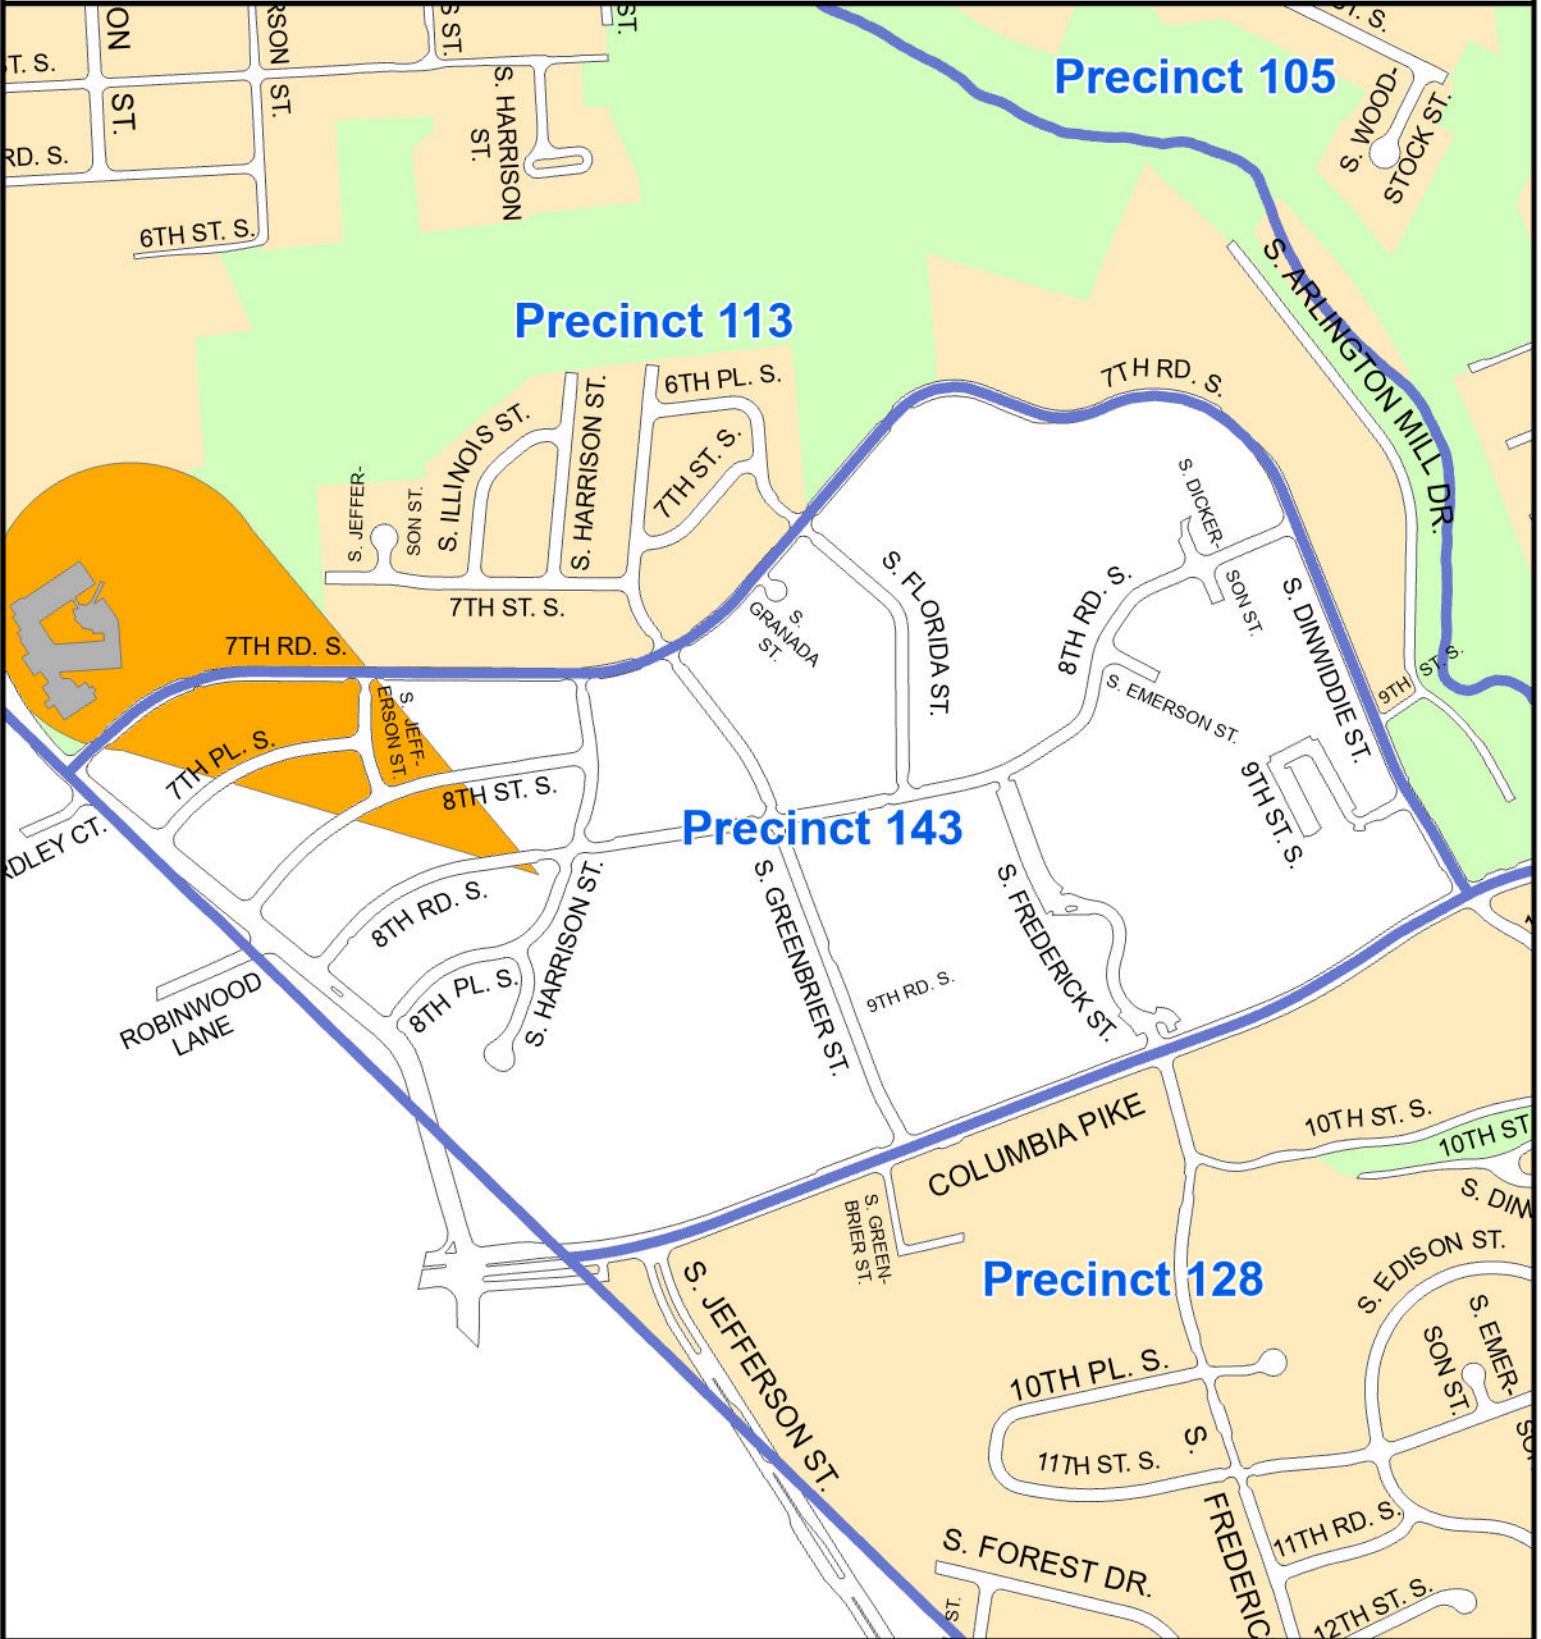

Arlington County, Virginia Voter Precinct 143

Pursuant to Section 54.1-402 of the Code of Virginia, any determination of topography or contours, or any depiction of physical improvements, property lines or boundaries is for general information only and shall not be used for the design, modification, or construction of improvements to real property or for flood plain determination.

Map prepared by Arlington County GIS Mapping Center
Produced and © August 2023

143 CAMPBELL
Campbell School
737 S Carlin Springs Rd
Virginia House District 3
Virginia Senate District 40