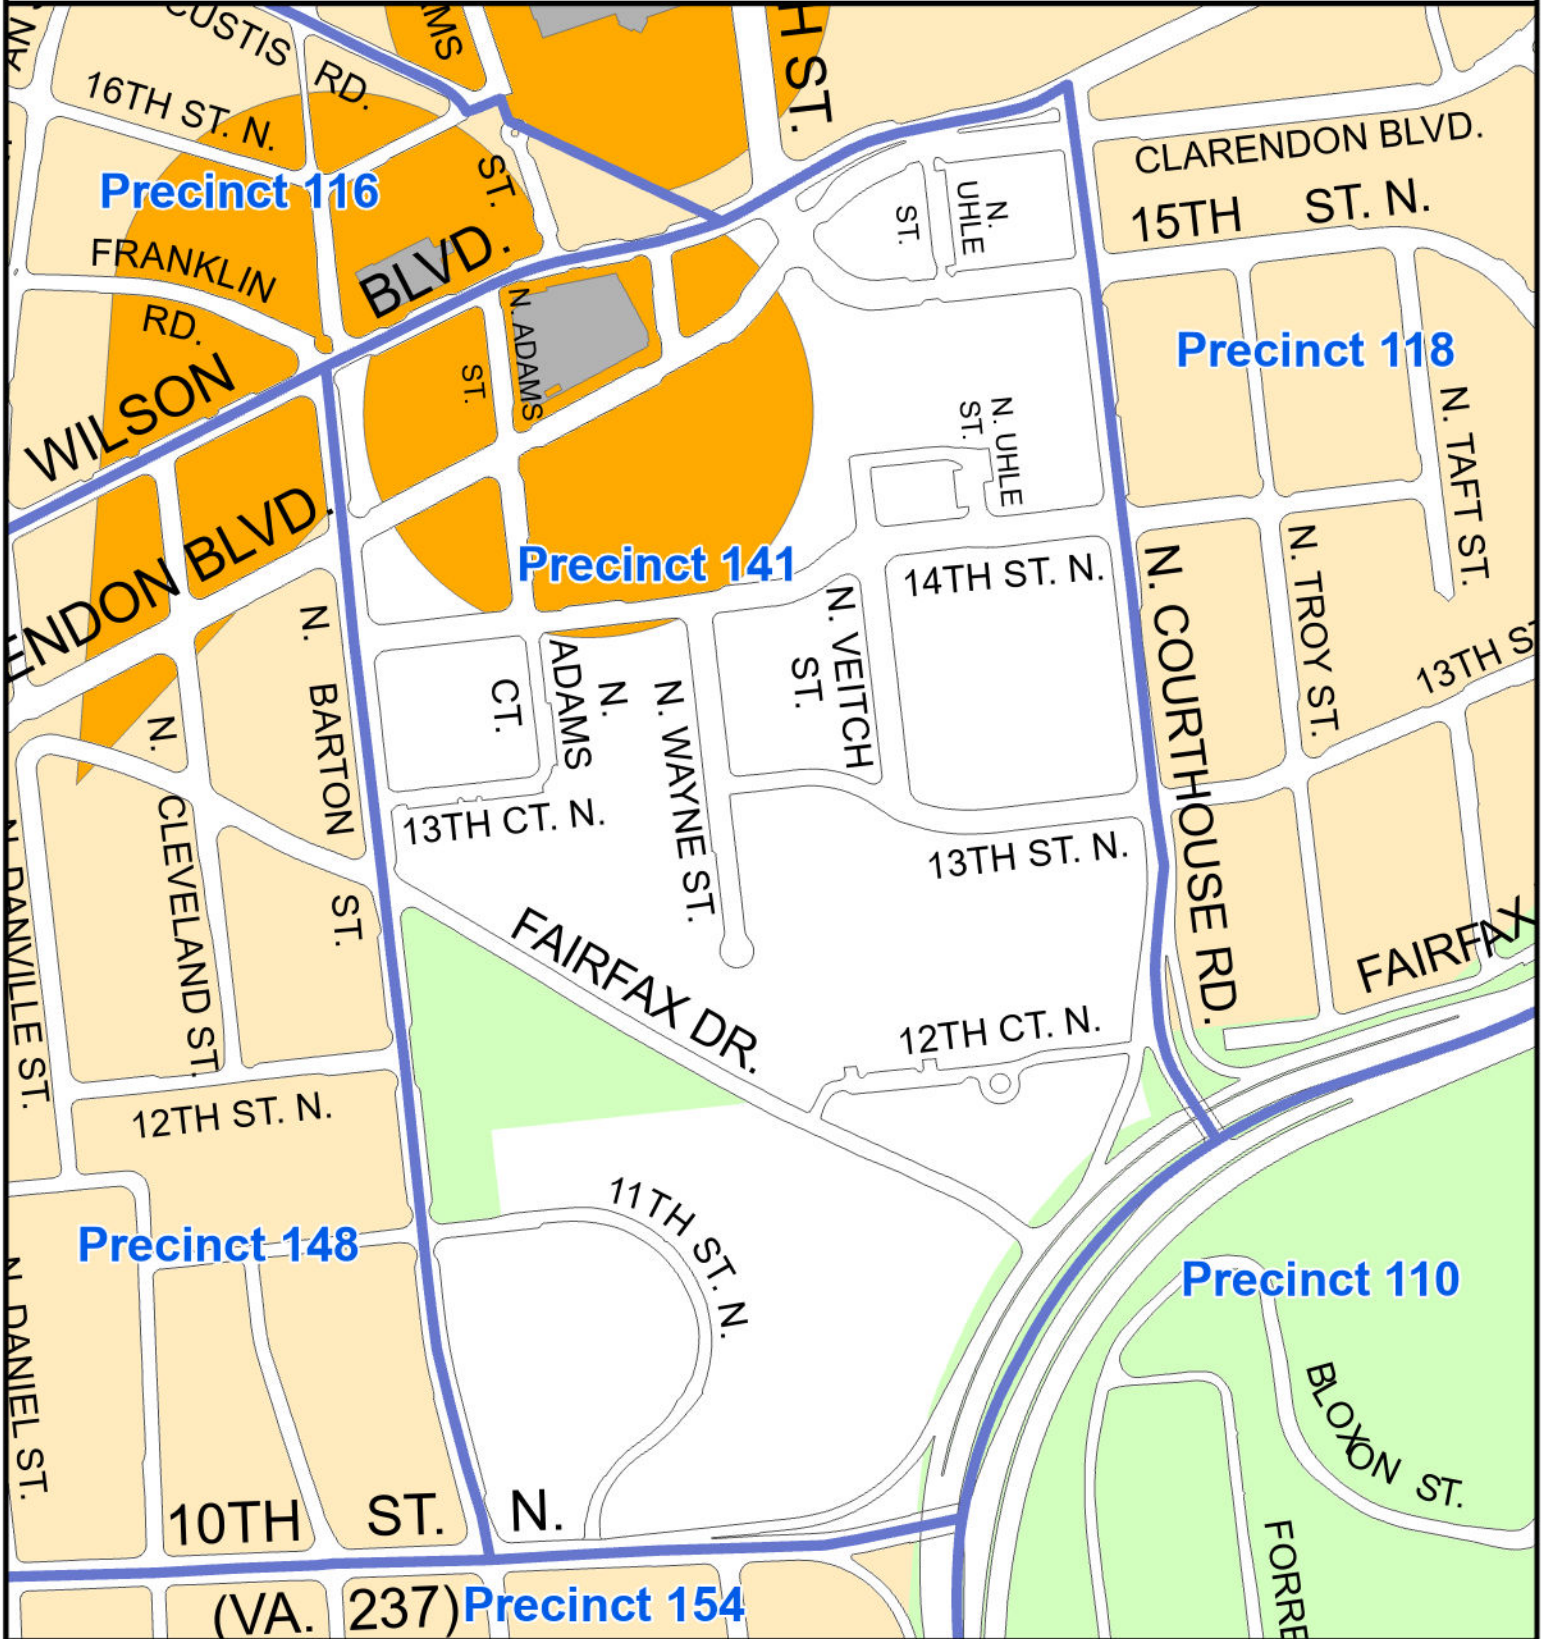

# Arlington County, Virginia Voter Precinct 141

Pursuant to Section 54.1-402 of the Code of Virginia, any determination of topography or contours, or any depiction of physical improvements, property lines or boundaries is for general information only and shall not be used for the design, modification, or construction of improvements to real property or for flood plain determination.

Map prepared by Arlington County GIS Mapping Center  
Produced and © August 2023

**141 NAVY LEAGUE**  
**Navy League Building**  
**2300 Wilson Blvd.**  
**Virginia House District 2**  
**Virginia Senate District 40**