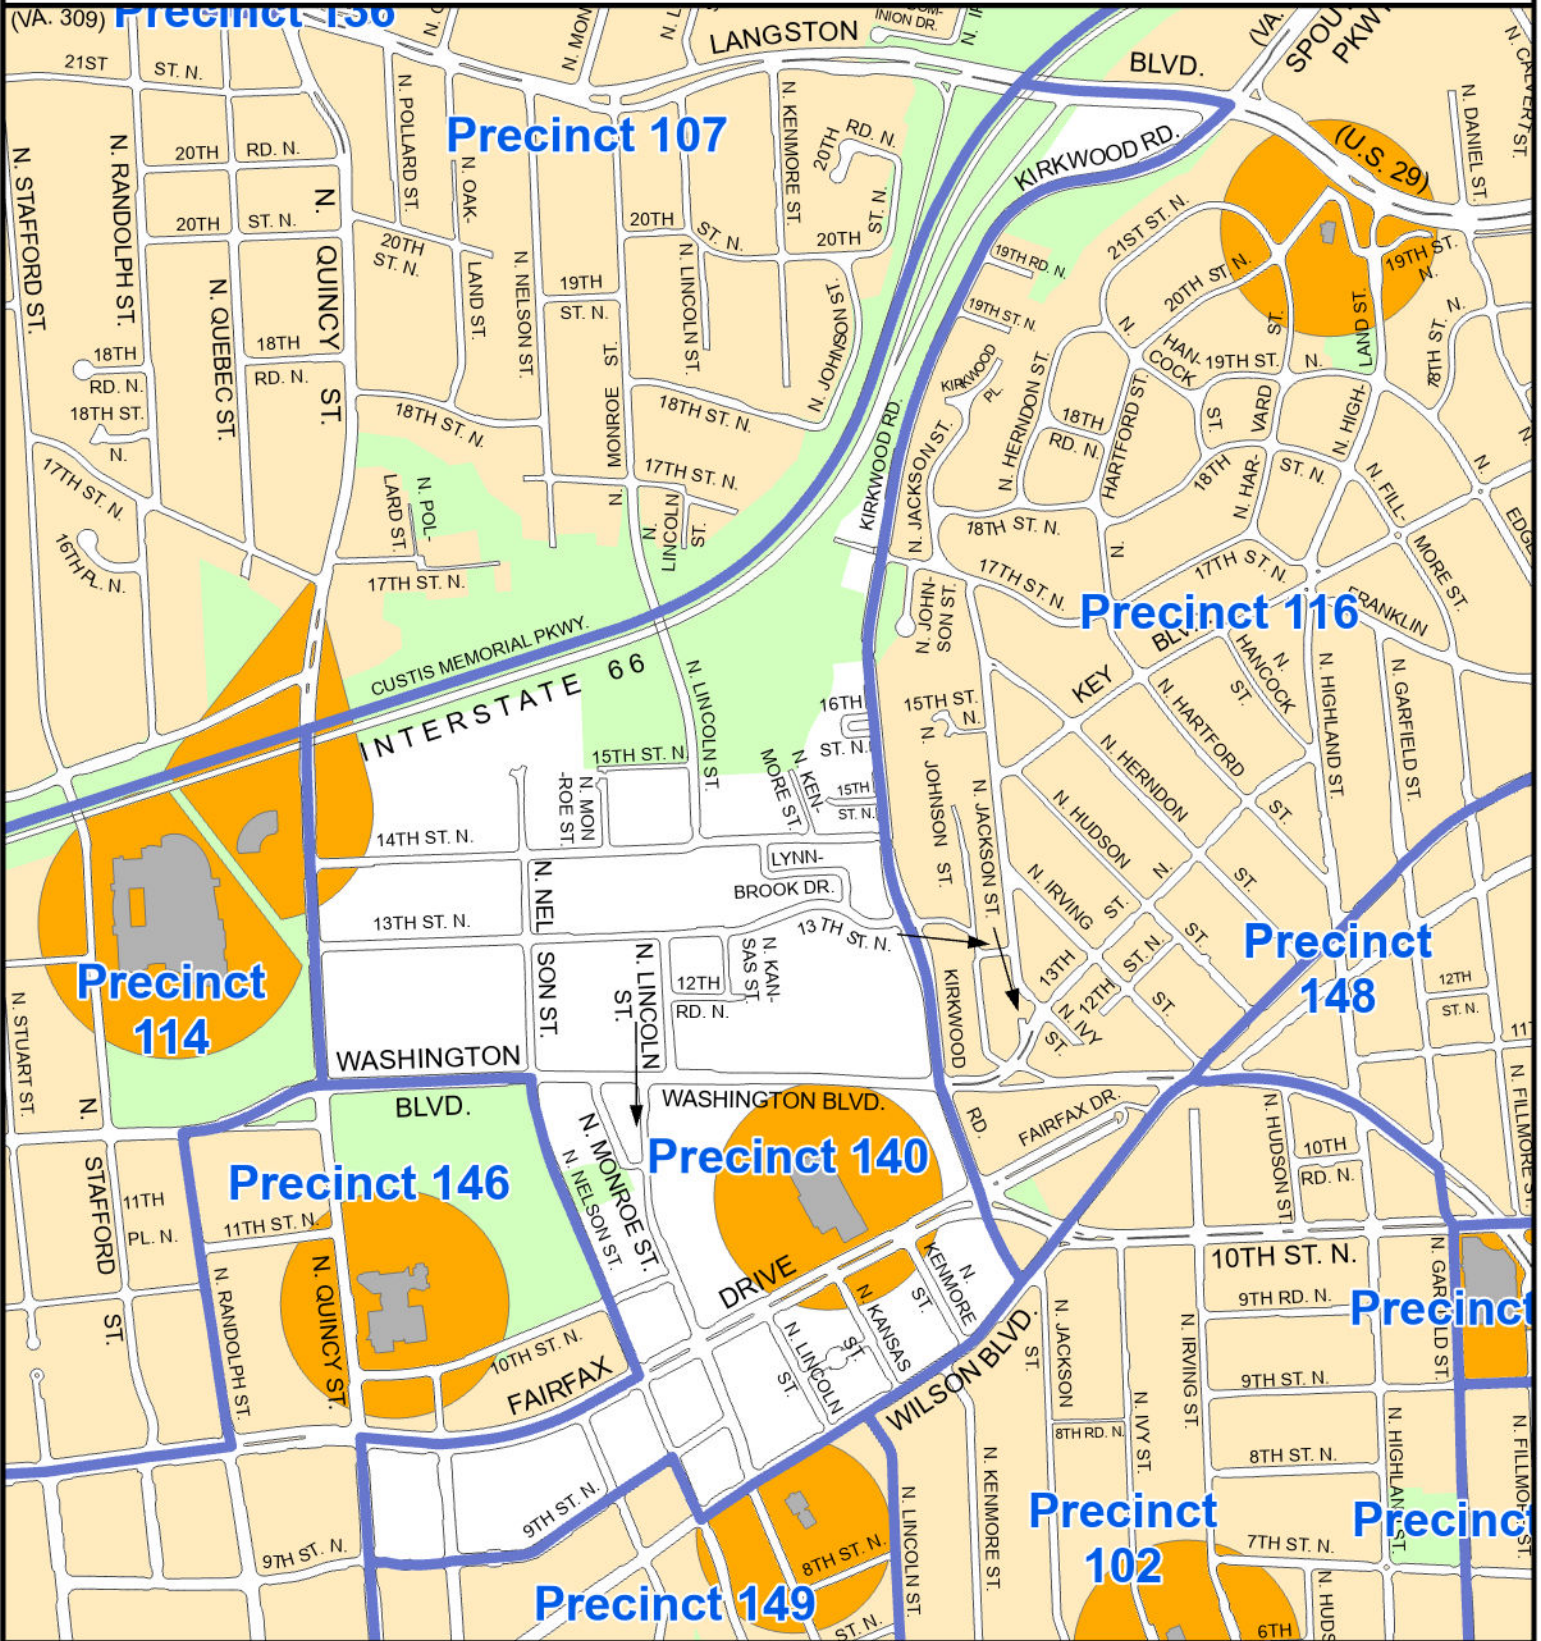

# Arlington County, Virginia Voter Precinct 140

Pursuant to Section 54.1-402 of the Code of Virginia, any determination of topography or contours, or any depiction of physical improvements, property lines or boundaries is for general information only and shall not be used for the design, modification, or construction of improvements to real property or for flood plain determination.

Map prepared by Arlington County GIS Mapping Center  
Produced and © August 2023

**140 ASHLAWN**  
**Mason Square**  
**3401 Fairfax Dr.**  
**Virginia House District 1**  
**Virginia Senate District 40**