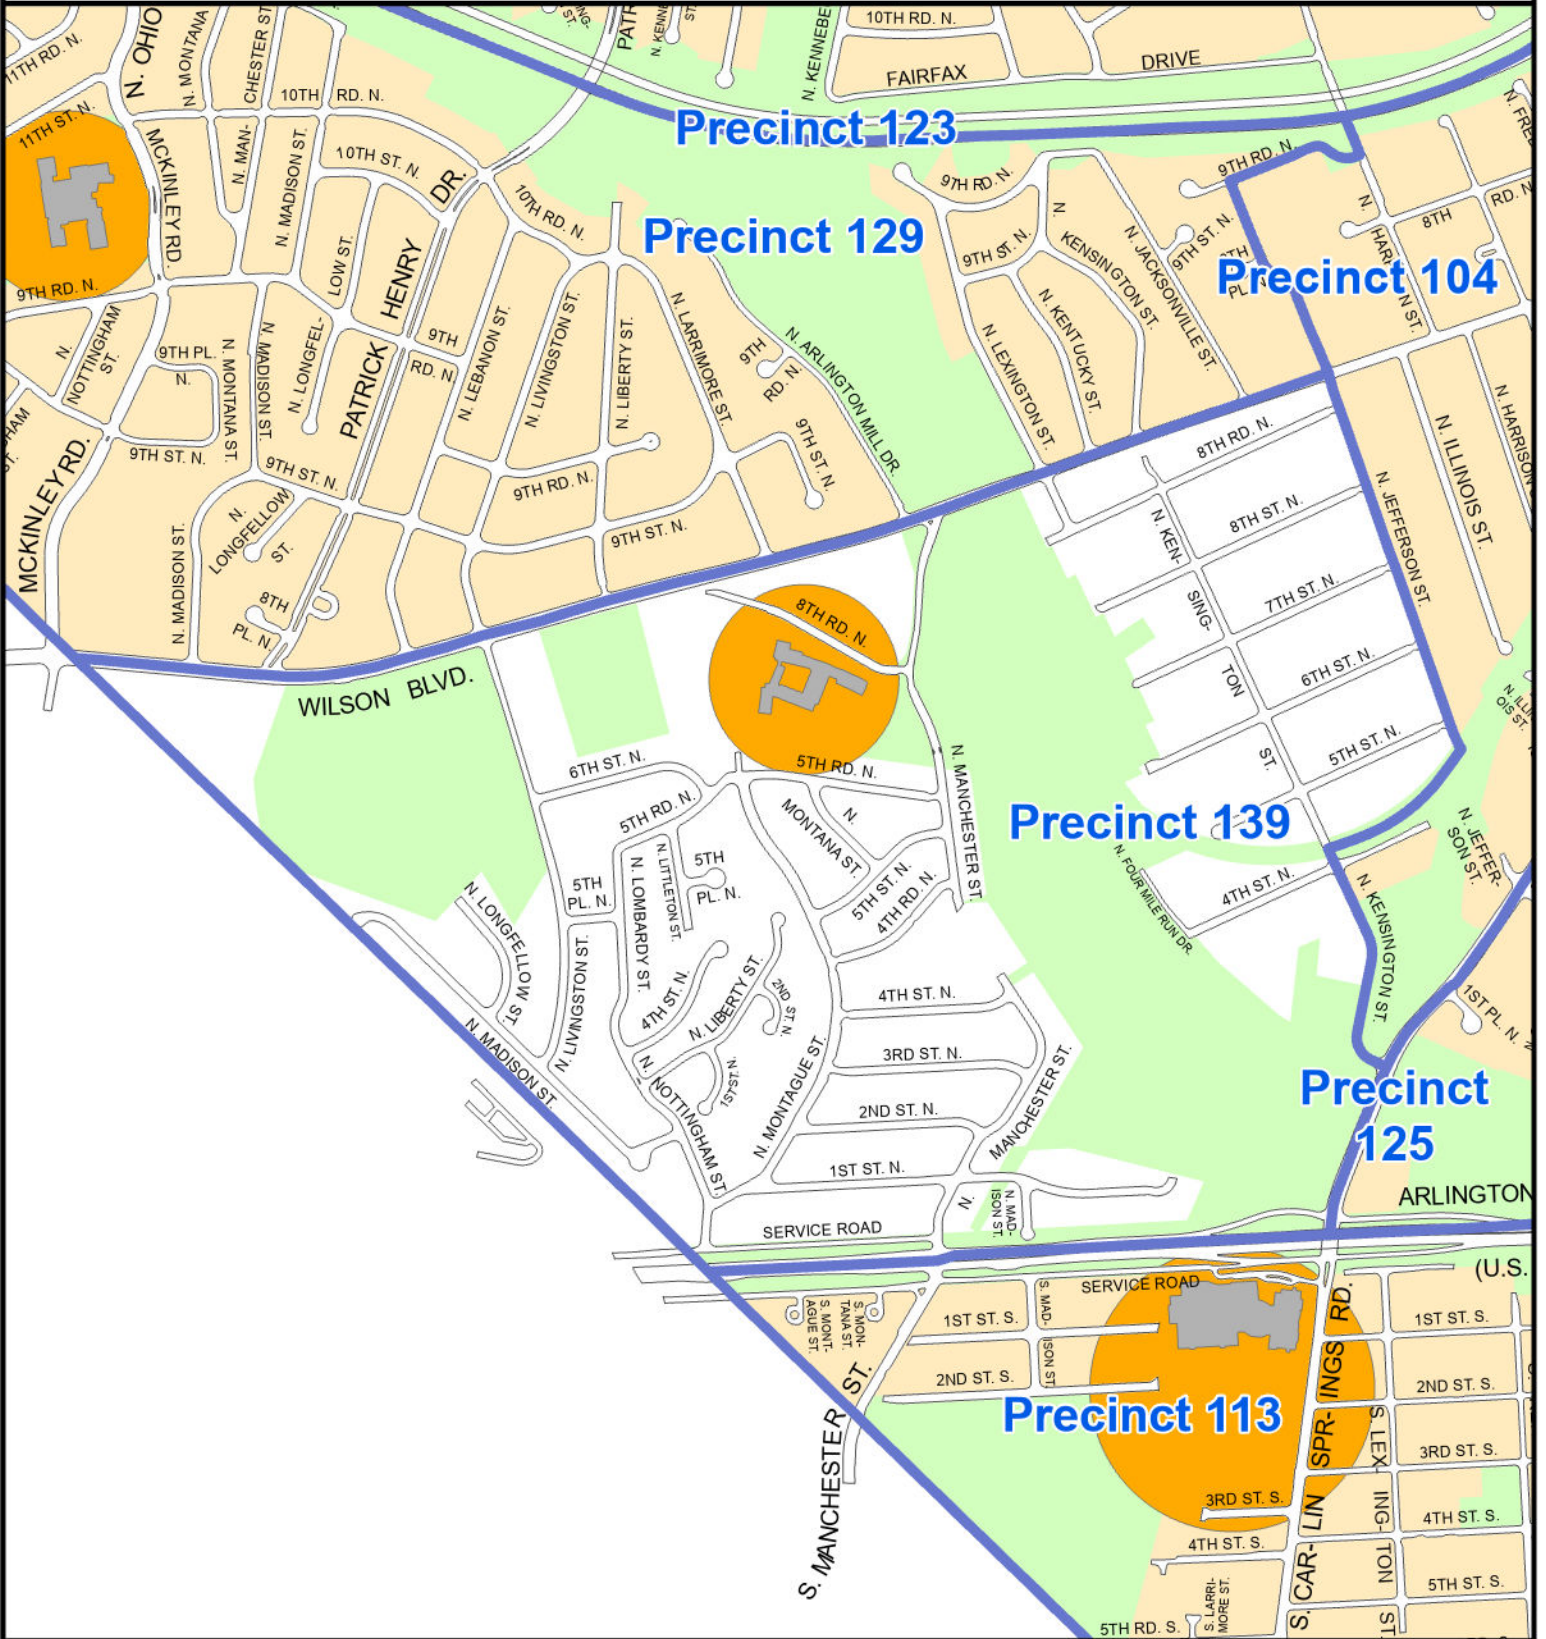

Arlington County, Virginia Voter Precinct 139

Pursuant to Section 54.1-402 of the Code of Virginia, any determination of topography or contours, or any depiction of physical improvements, property lines or boundaries is for general information only and shall not be used for the design, modification, or construction of improvements to real property or for flood plain determination.

Map prepared by Arlington County GIS Mapping Center
Produced and © August 2023

139 ASHLAWN
Ashlawn School
5950 8th Rd. N.
Virginia House District 1
Virginia Senate District 40