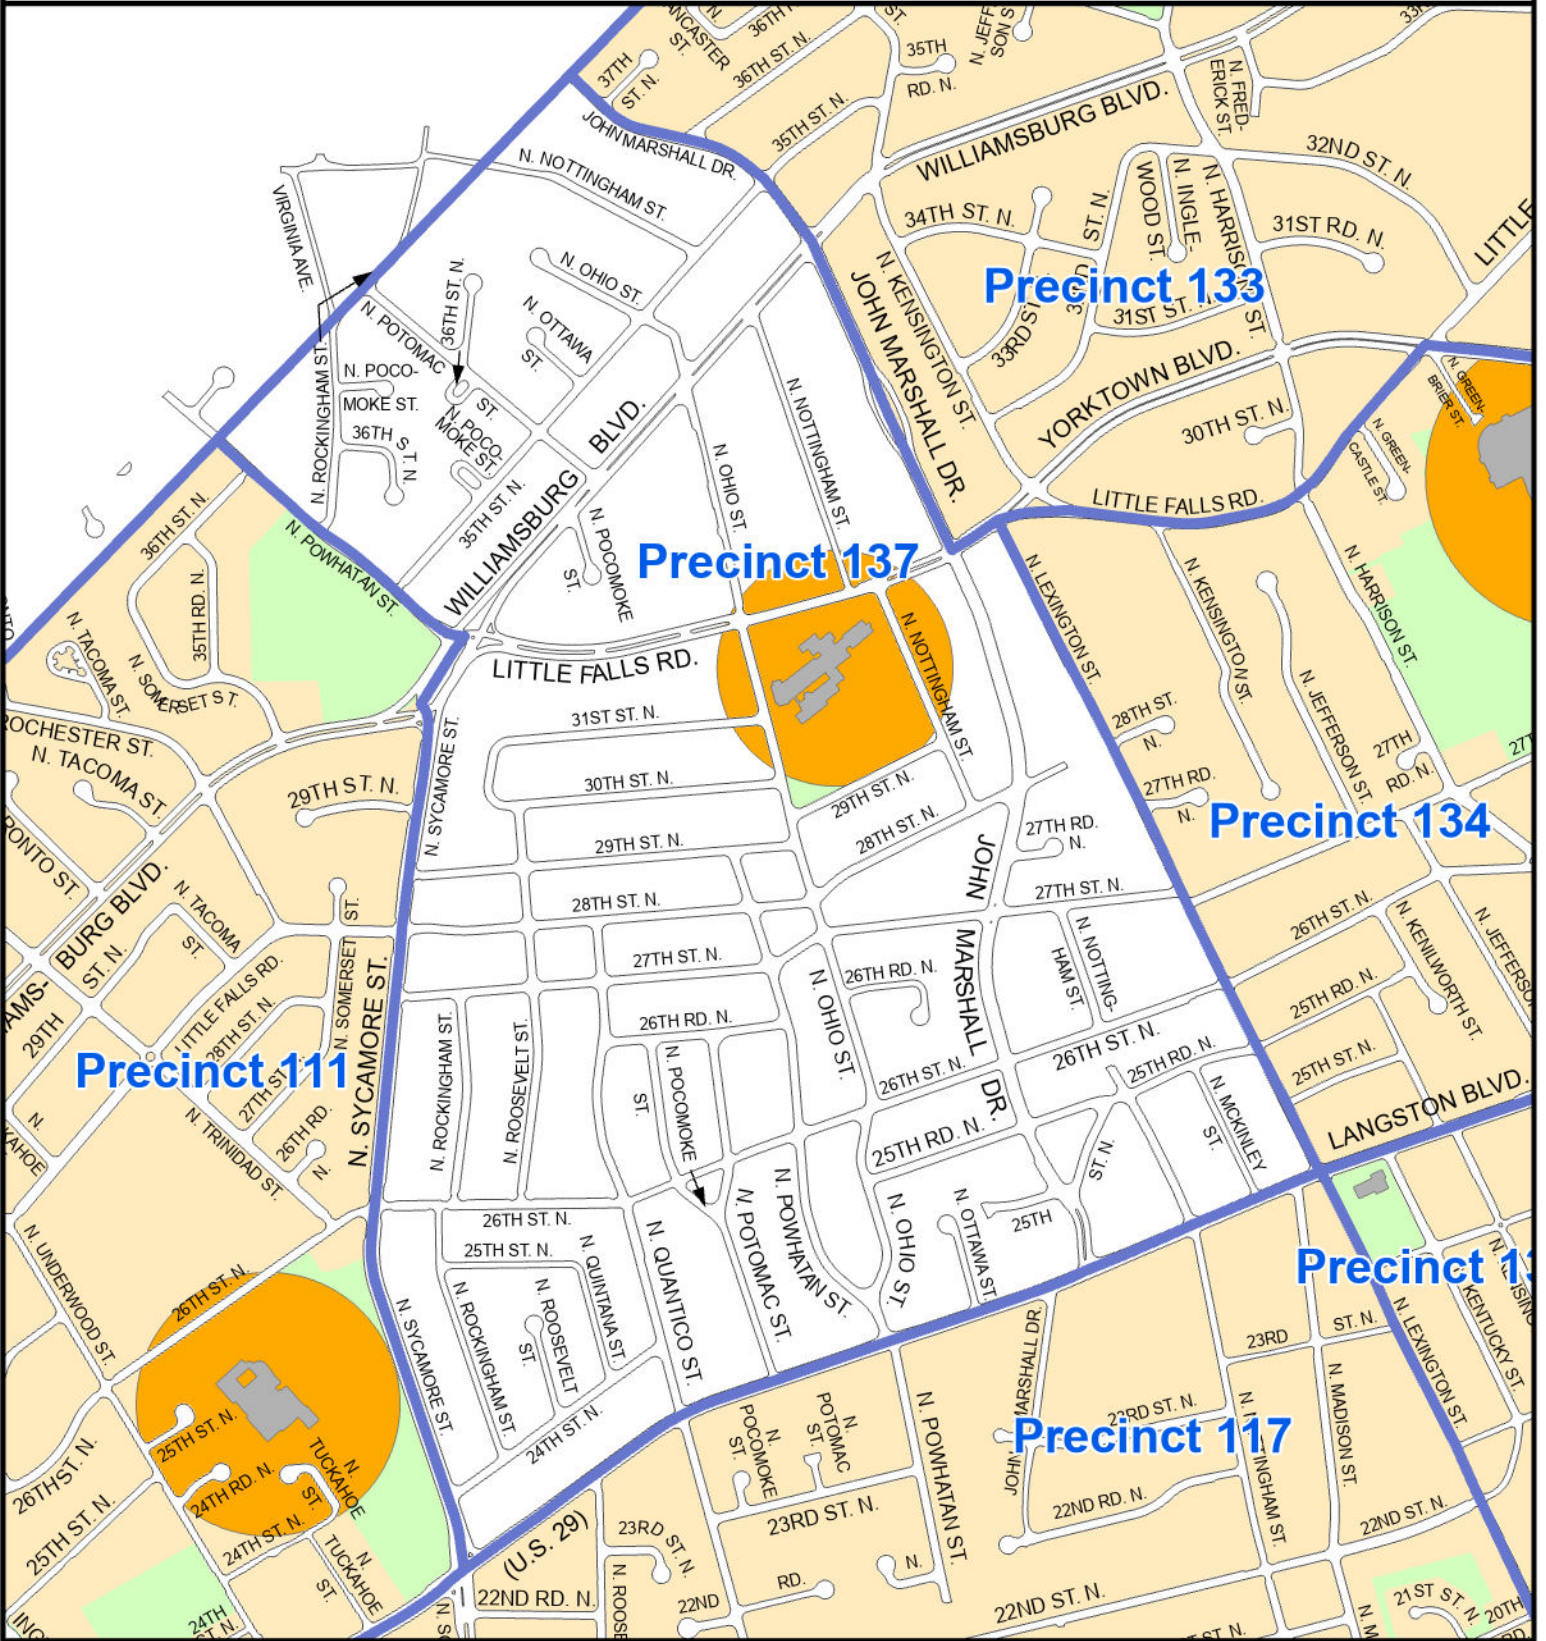

Arlington County, Virginia Voter Precinct 137

Pursuant to Section 54.1-402 of the Code of Virginia, any determination of topography or contours, or any depiction of physical improvements, property lines or boundaries is for general information only and shall not be used for the design, modification, or construction of improvements to real property or for flood plain determination.

Map prepared by Arlington County GIS Mapping Center
Produced and © August 2023

137 NOTTINGHAM
Nottingham School
5900 Little Falls Rd.
Virginia House District 1
Virginia Senate District 40