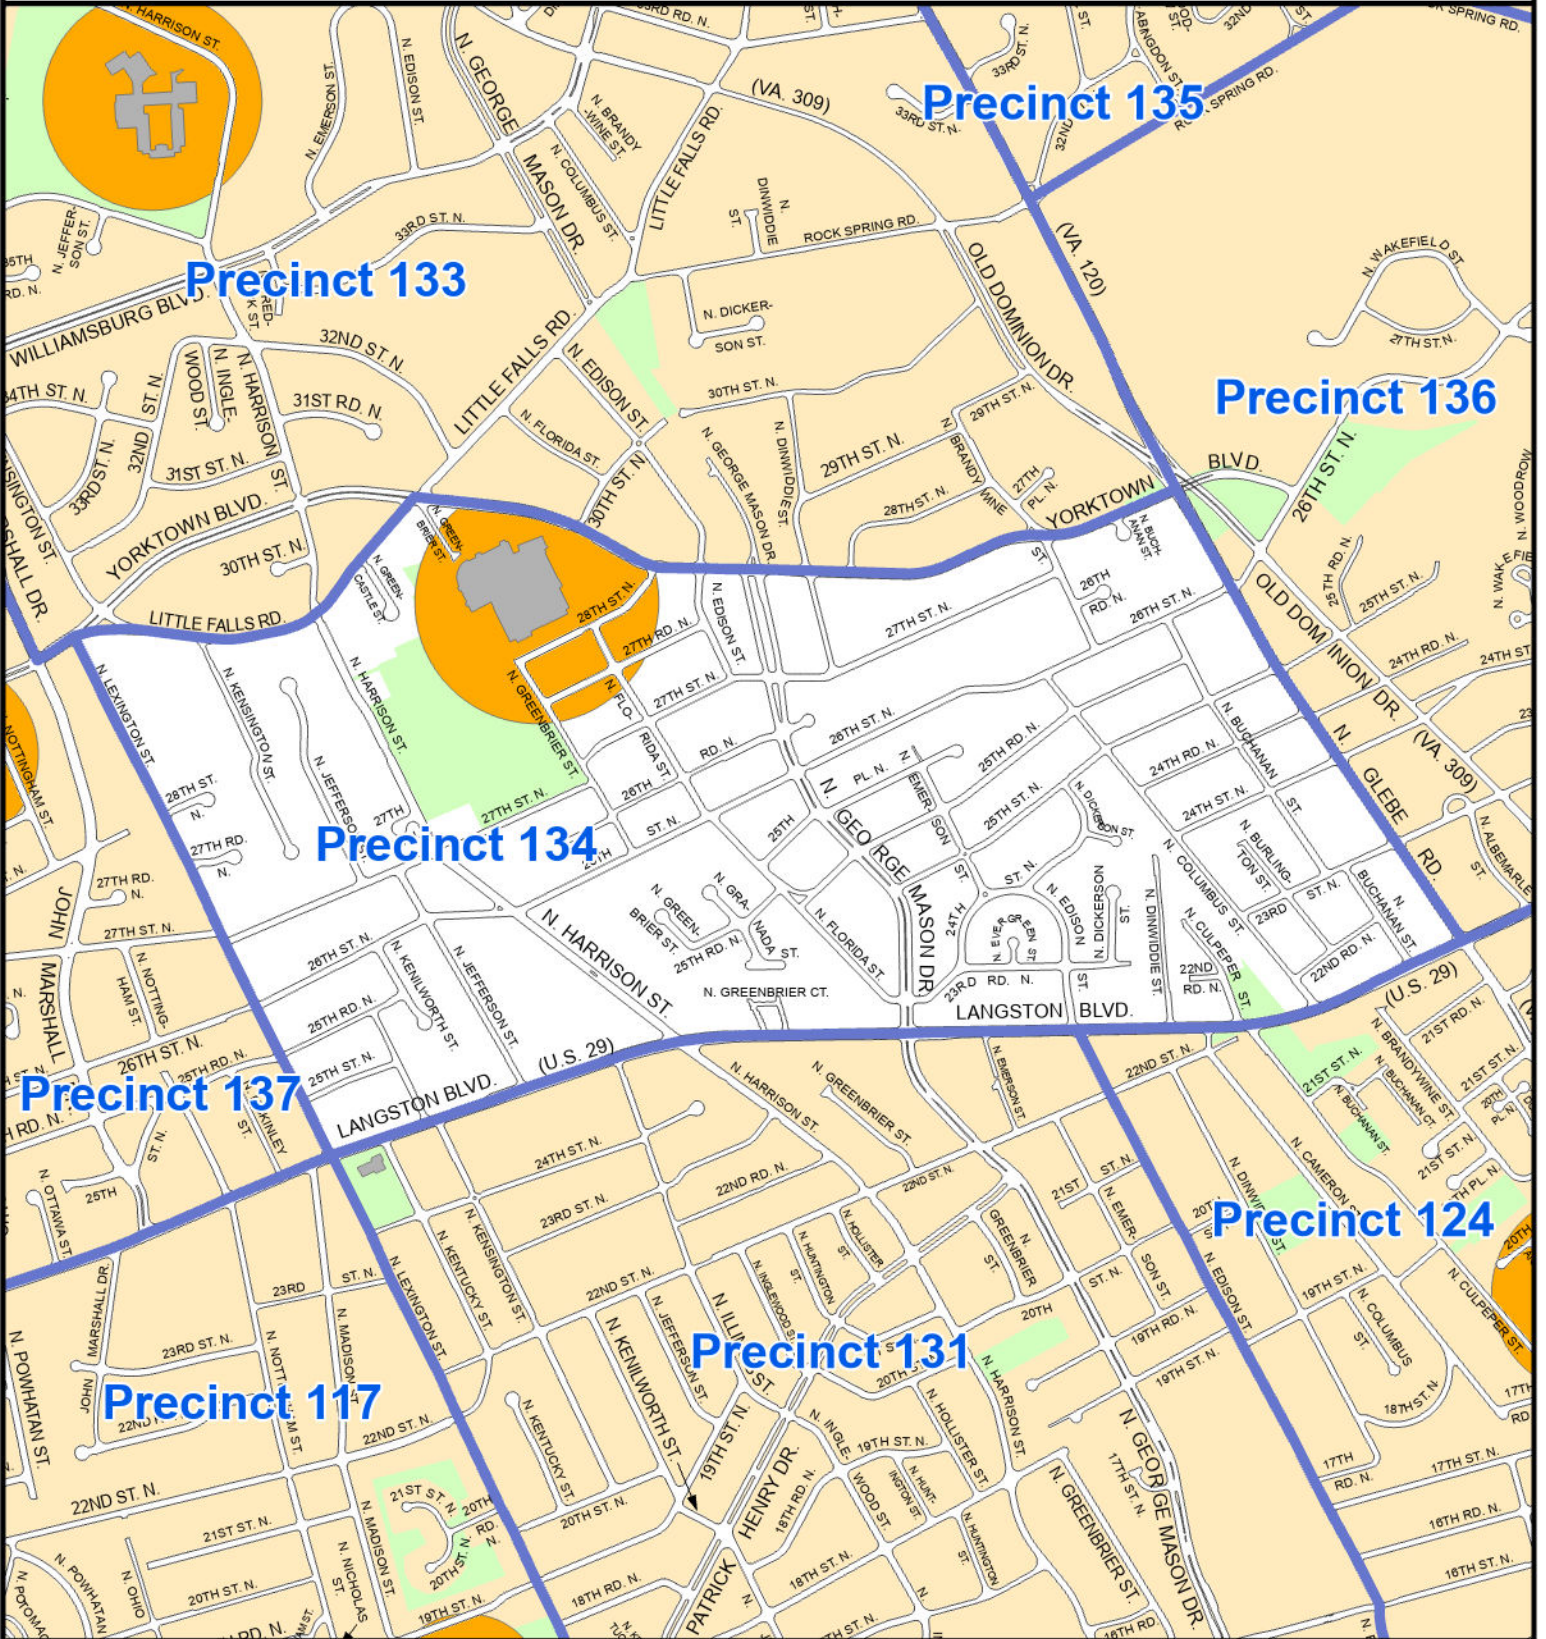

Arlington County, Virginia Voter Precinct 134

Pursuant to Section 54.1-402 of the Code of Virginia, any determination of topography or contours, or any depiction of physical improvements, property lines or boundaries is for general information only and shall not be used for the design, modification, or construction of improvements to real property or for flood plain determination.

Map prepared by Arlington County GIS Mapping Center
Produced and © August 2023

0 1,000 Feet

134 YORKTOWN
Yorktown High School
5200 Yorktown Blvd.
Virginia House District 1
Virginia Senate District 40