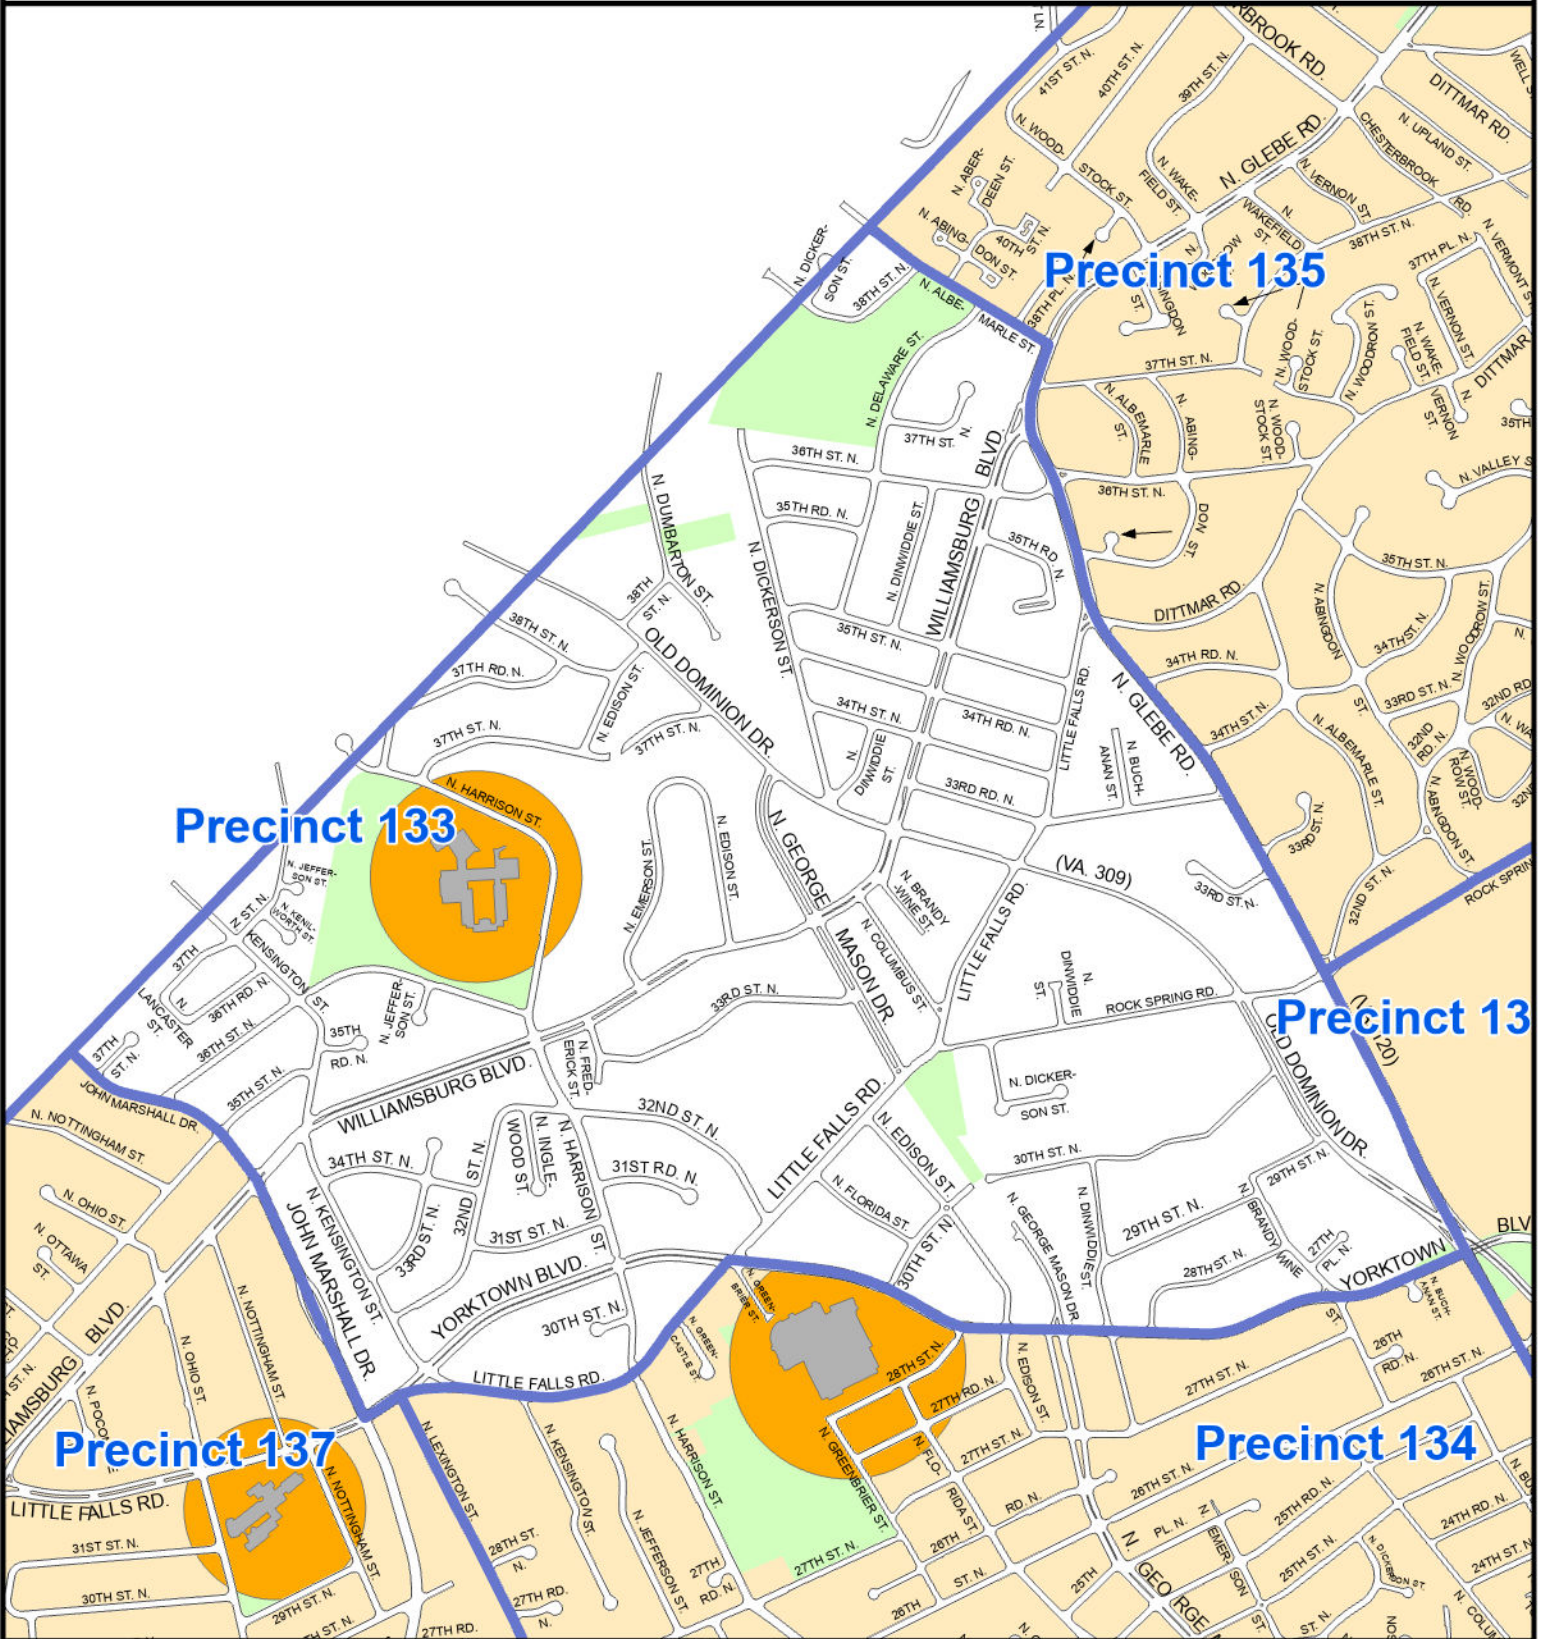

Arlington County, Virginia Voter Precinct 133

Pursuant to Section 54.1-402 of the Code of Virginia, any determination of topography or contours, or any depiction of physical improvements, property lines or boundaries is for general information only and shall not be used for the design, modification, or construction of improvements to real property or for flood plain determination.

Map prepared by Arlington County GIS Mapping Center
Produced and © August 2023

0 1,000 Feet

133 ROCK SPRING
Williamsburg Middle School
3600 N. Harrison St.
Virginia House District 1
Virginia Senate District 40