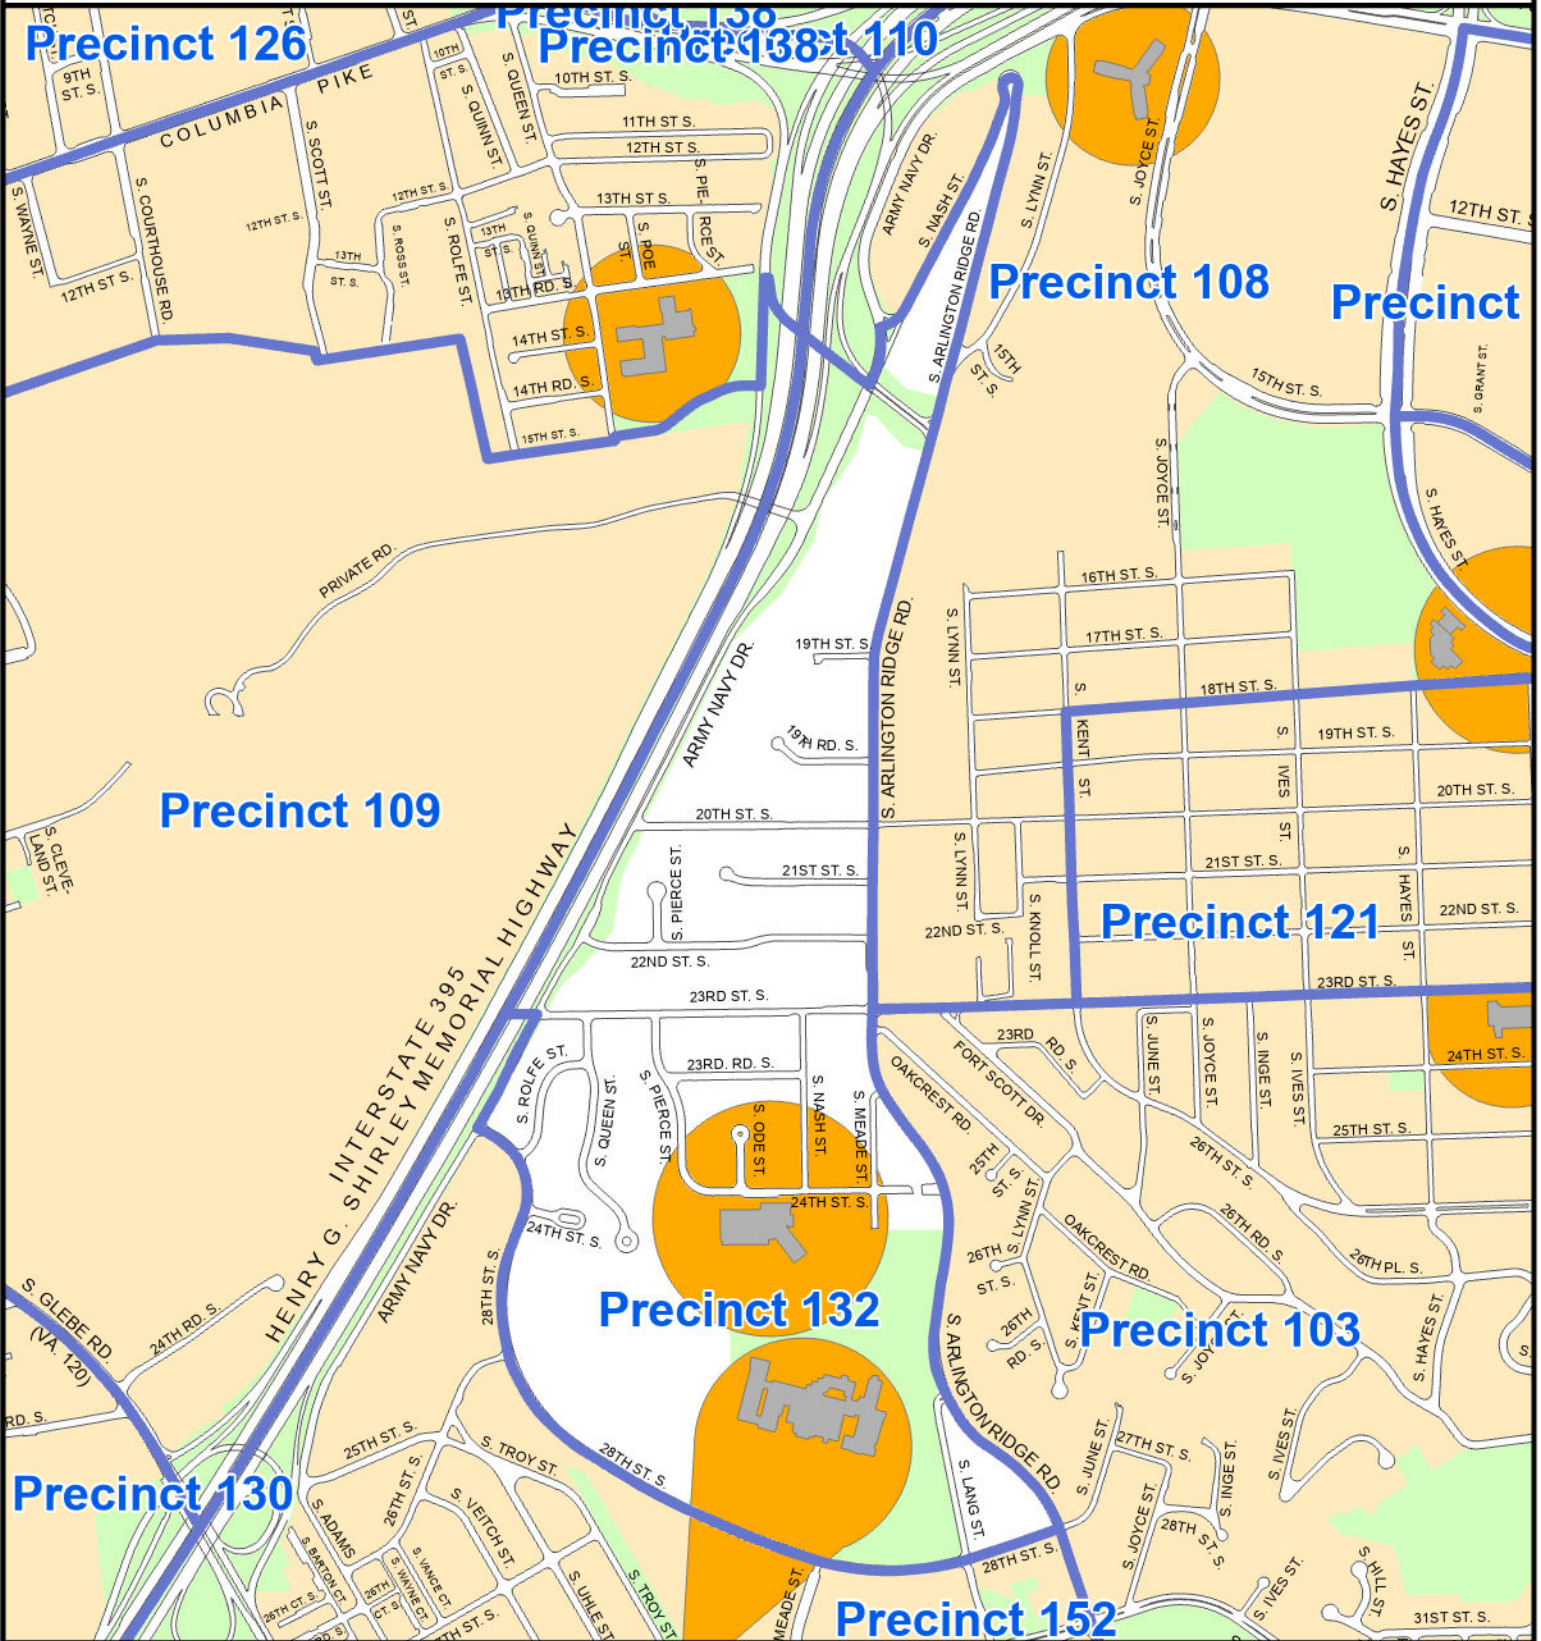

Arlington County, Virginia Voter Precinct 132

Pursuant to Section 54.1-402 of the Code of Virginia, any determination of topography or contours, or any depiction of physical improvements, property lines or boundaries is for general information only and shall not be used for the design, modification, or construction of improvements to real property or for flood plain determination.

Map prepared by Arlington County GIS Mapping Center
Produced and © August 2023

132 OAKRIDGE
Oakridge School
1414 24th St. S.
Virginia House District 2
Virginia Senate District 40