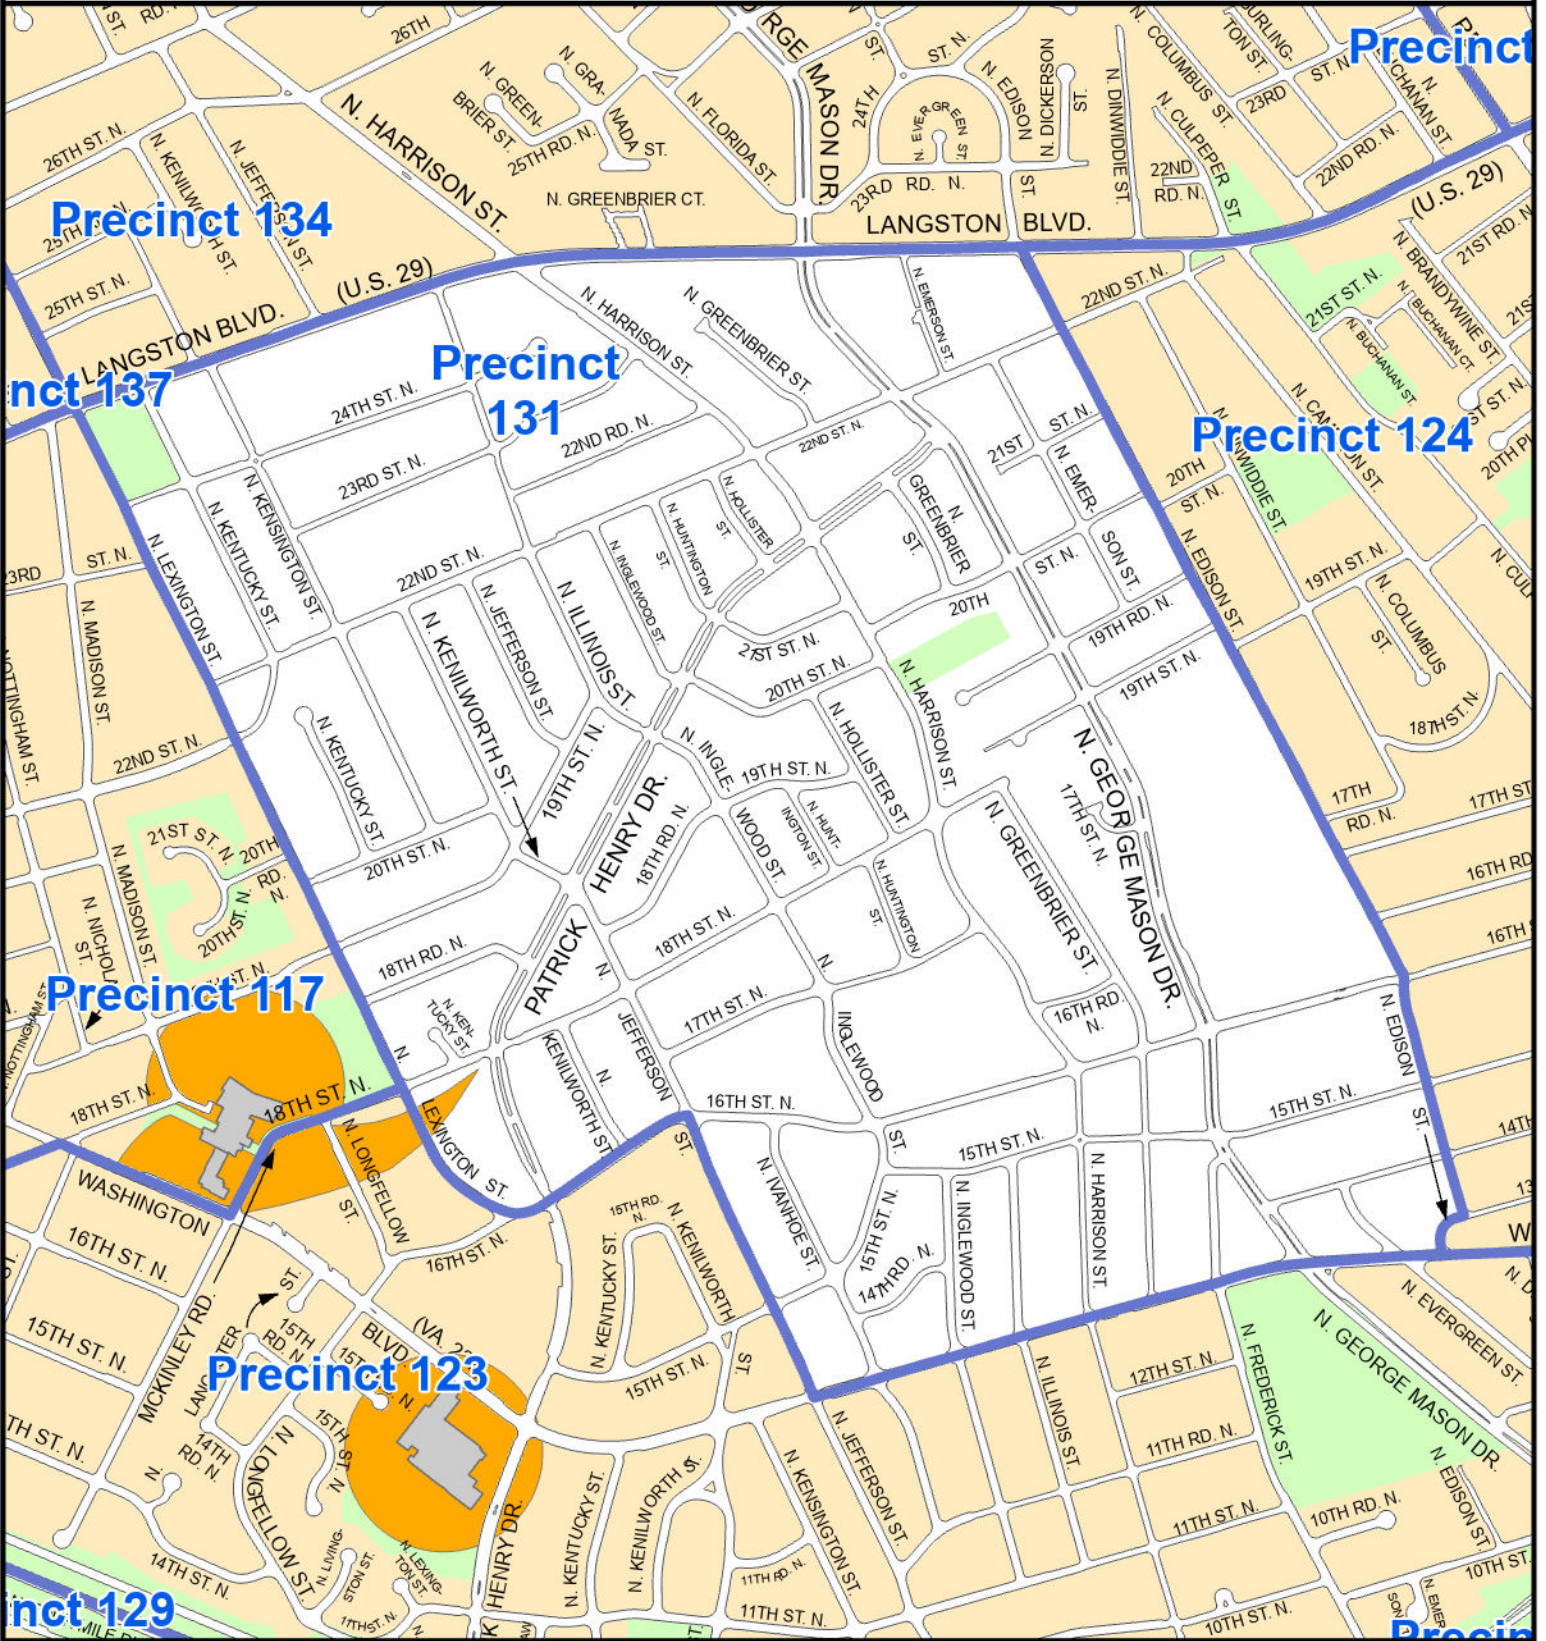

# Arlington County, Virginia Voter Precinct 131

Pursuant to Section 54.1-402 of the Code of Virginia, any determination of topography or contours, or any depiction of physical improvements, property lines or boundaries is for general information only and shall not be used for the design, modification, or construction of improvements to real property or for flood plain determination.

Map prepared by Arlington County GIS Mapping Center  
Produced and © August 2023

**131 OVERLEE KNOLLS**

**Westover Library**  
**1644 N. McKinley Rd.**

**Virginia House District 1**  
**Virginia Senate District 40**