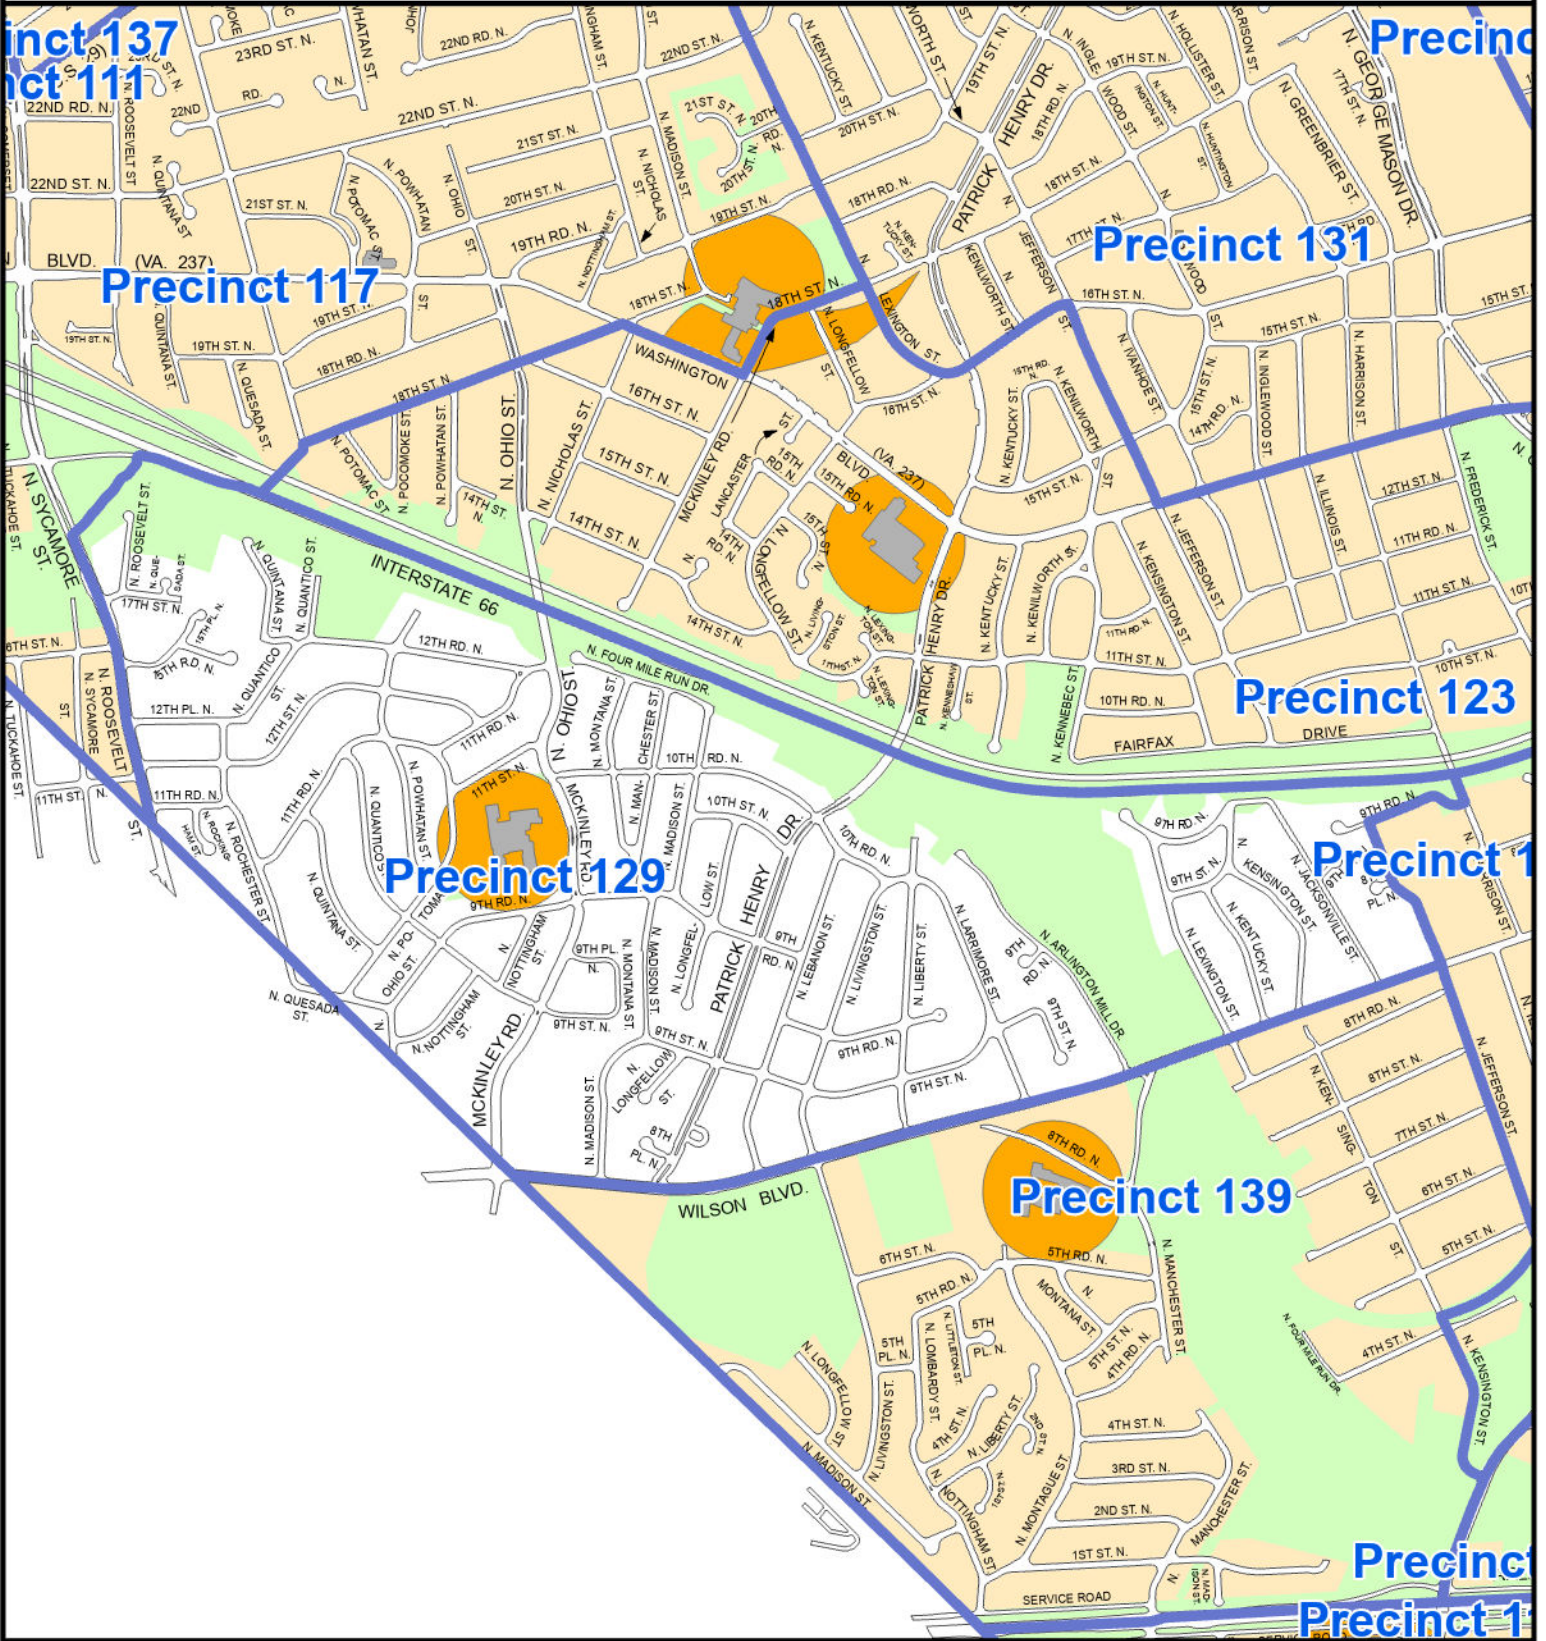

Arlington County, Virginia Voter Precinct 129

Pursuant to Section 54.1-402 of the Code of Virginia, any determination of topography or contours, or any depiction of physical improvements, property lines or boundaries is for general information only and shall not be used for the design, modification, or construction of improvements to real property or for flood plain determination.

Map prepared by Arlington County GIS Mapping Center
Produced and © August 2023

129 DOMINION HILLS
Arlington Traditional School
1030 McKinley Rd.
Virginia House District 1
Virginia Senate District 40