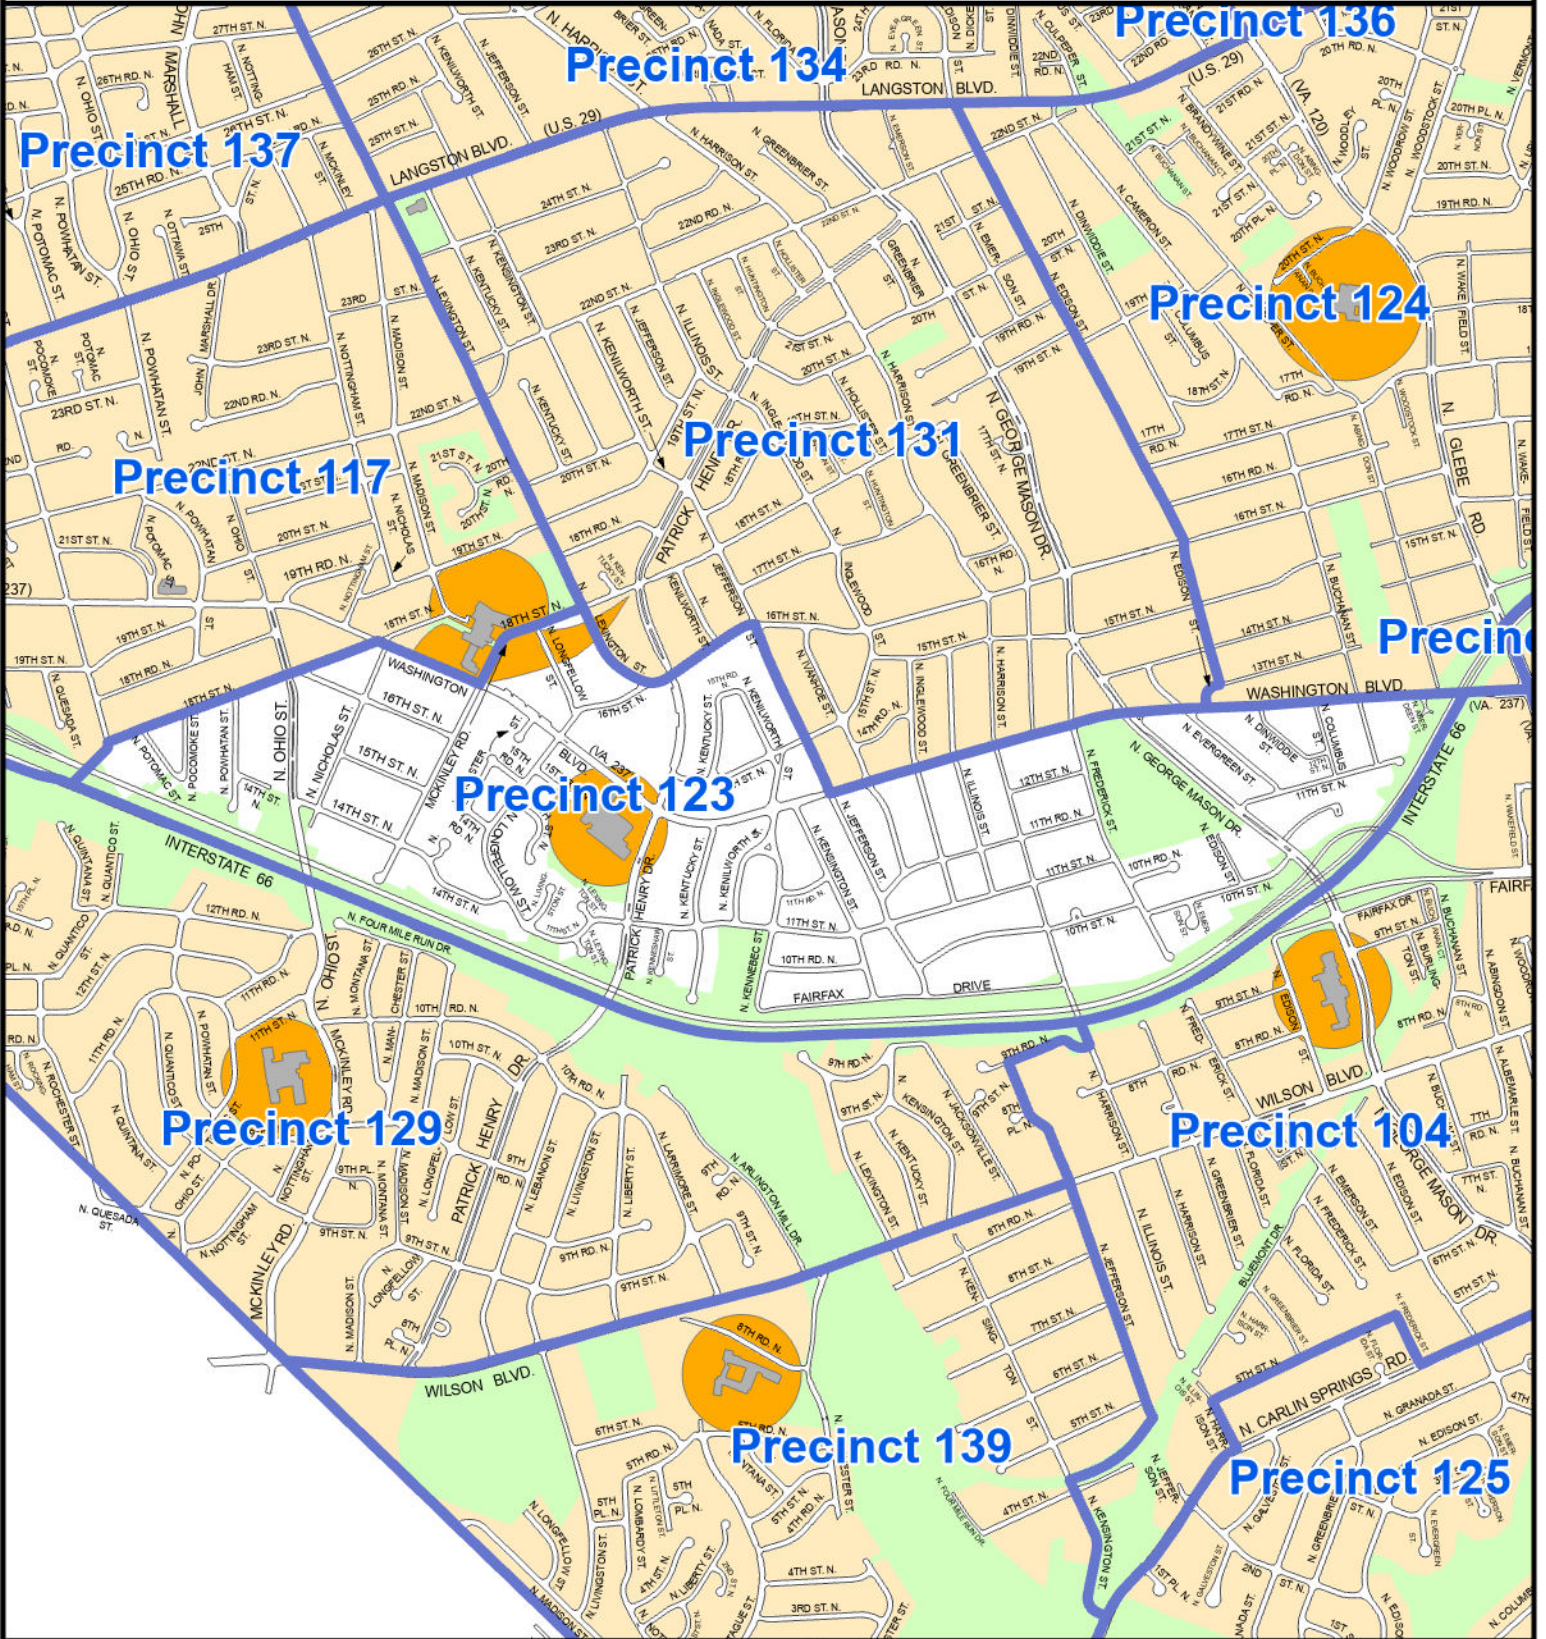

Arlington County, Virginia Voter Precinct 123

Pursuant to Section 54.1-402 of the Code of Virginia, any determination of topography or contours, or any depiction of physical improvements, property lines or boundaries is for general information only and shall not be used for the design, modification, or construction of improvements to real property or for flood plain determination.

Map prepared by Arlington County GIS Mapping Center
Produced and © August 2023

123 WESTOVER
Swanson Middle School
5800 Washington Blvd.
Virginia House District 1
Virginia Senate District 40