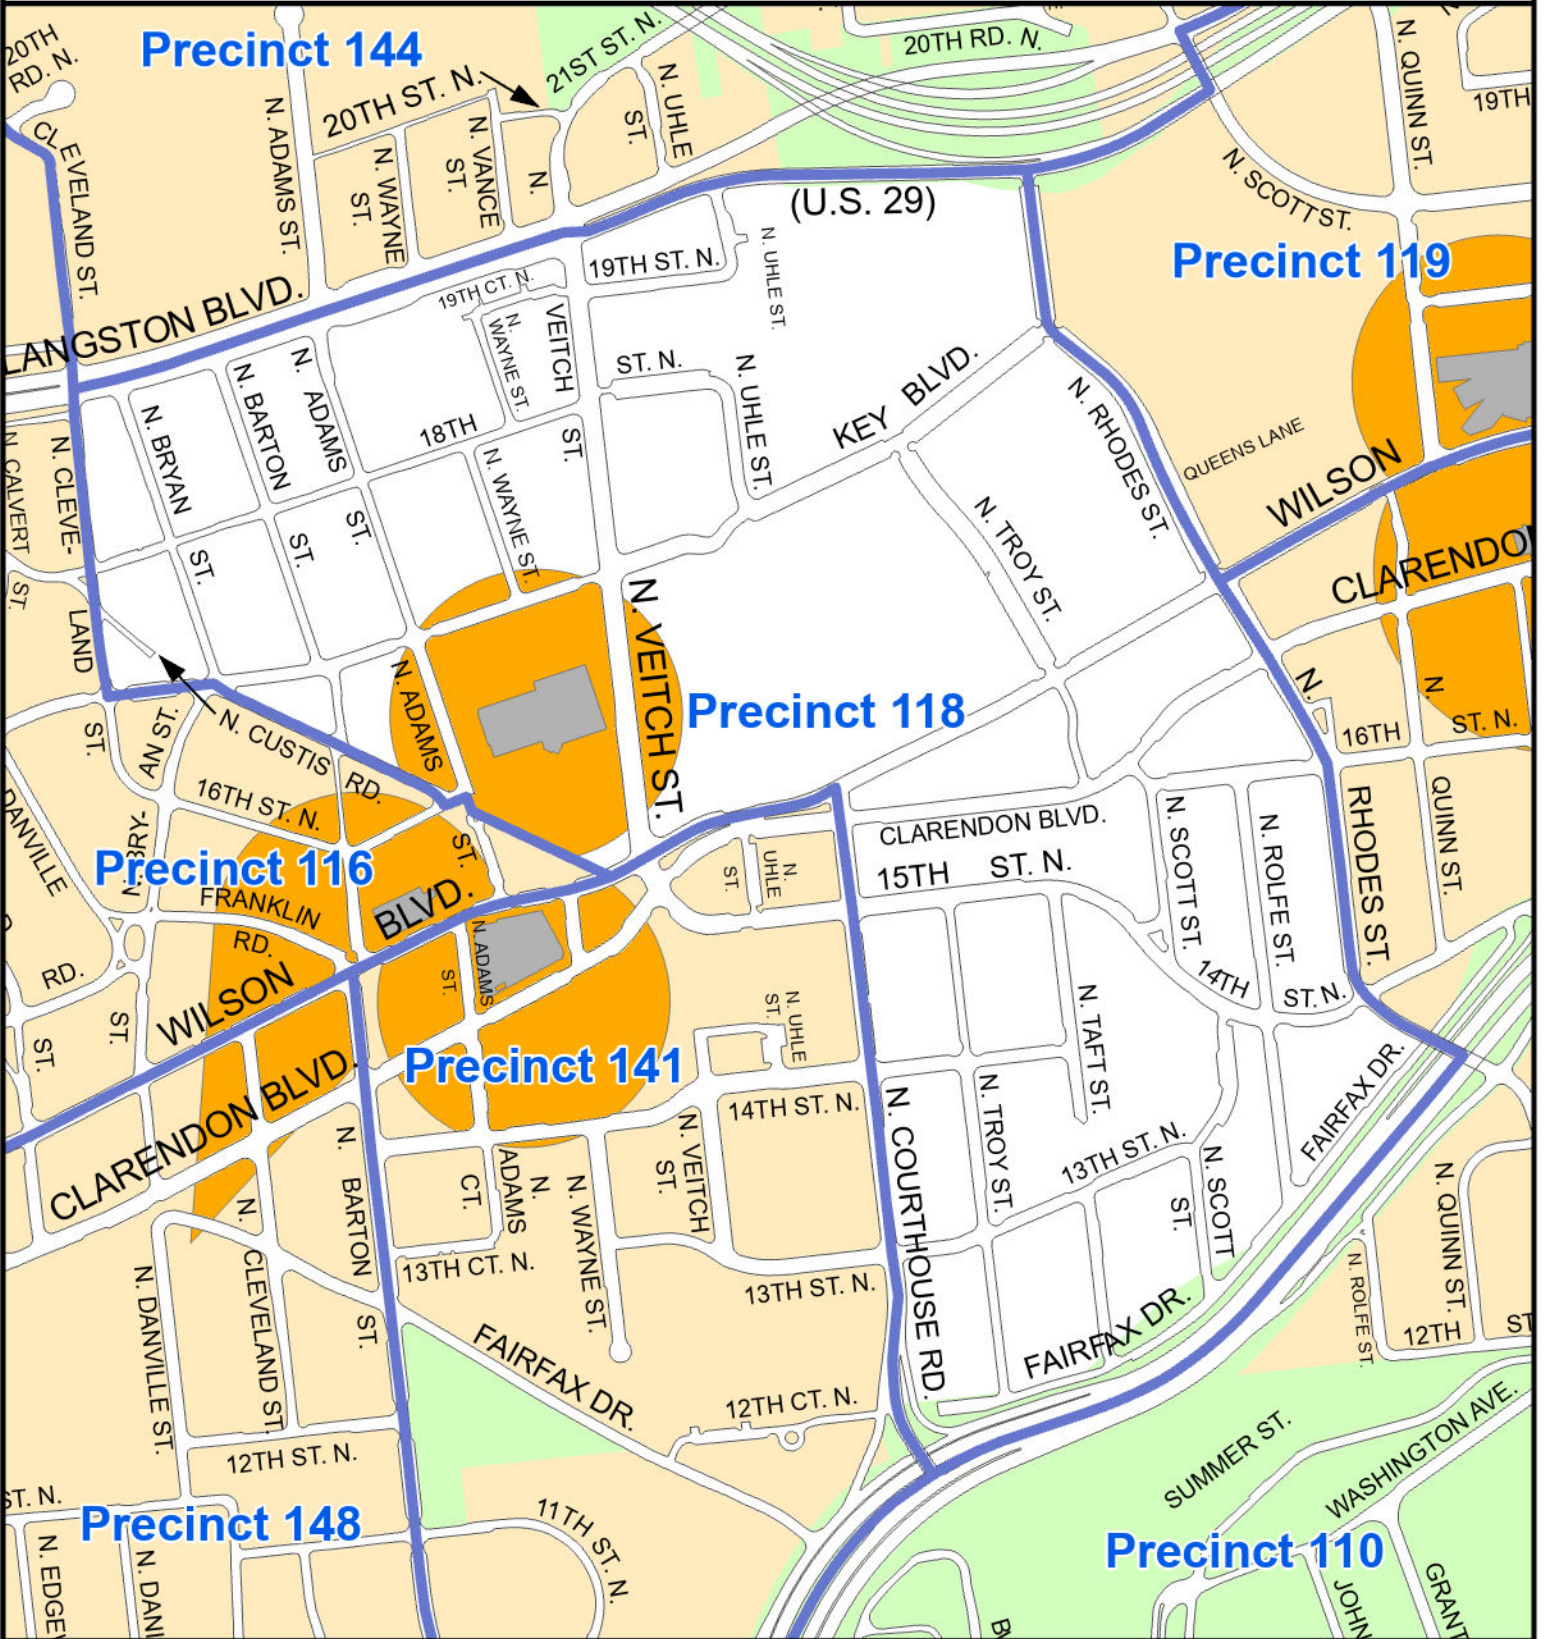

# Arlington County, Virginia Voter Precinct 118

Pursuant to Section 54.1-402 of the Code of Virginia, any determination of topography or contours, or any depiction of physical improvements, property lines or boundaries is for general information only and shall not be used for the design, modification, or construction of improvements to real property or for flood plain determination.

Map prepared by Arlington County GIS Mapping Center  
Produced and © August 2023

**118 PARK LANE**  
**Innovation School**  
**2300 Key Blvd.**  
**Virginia House District 2**  
**Virginia Senate District 40**