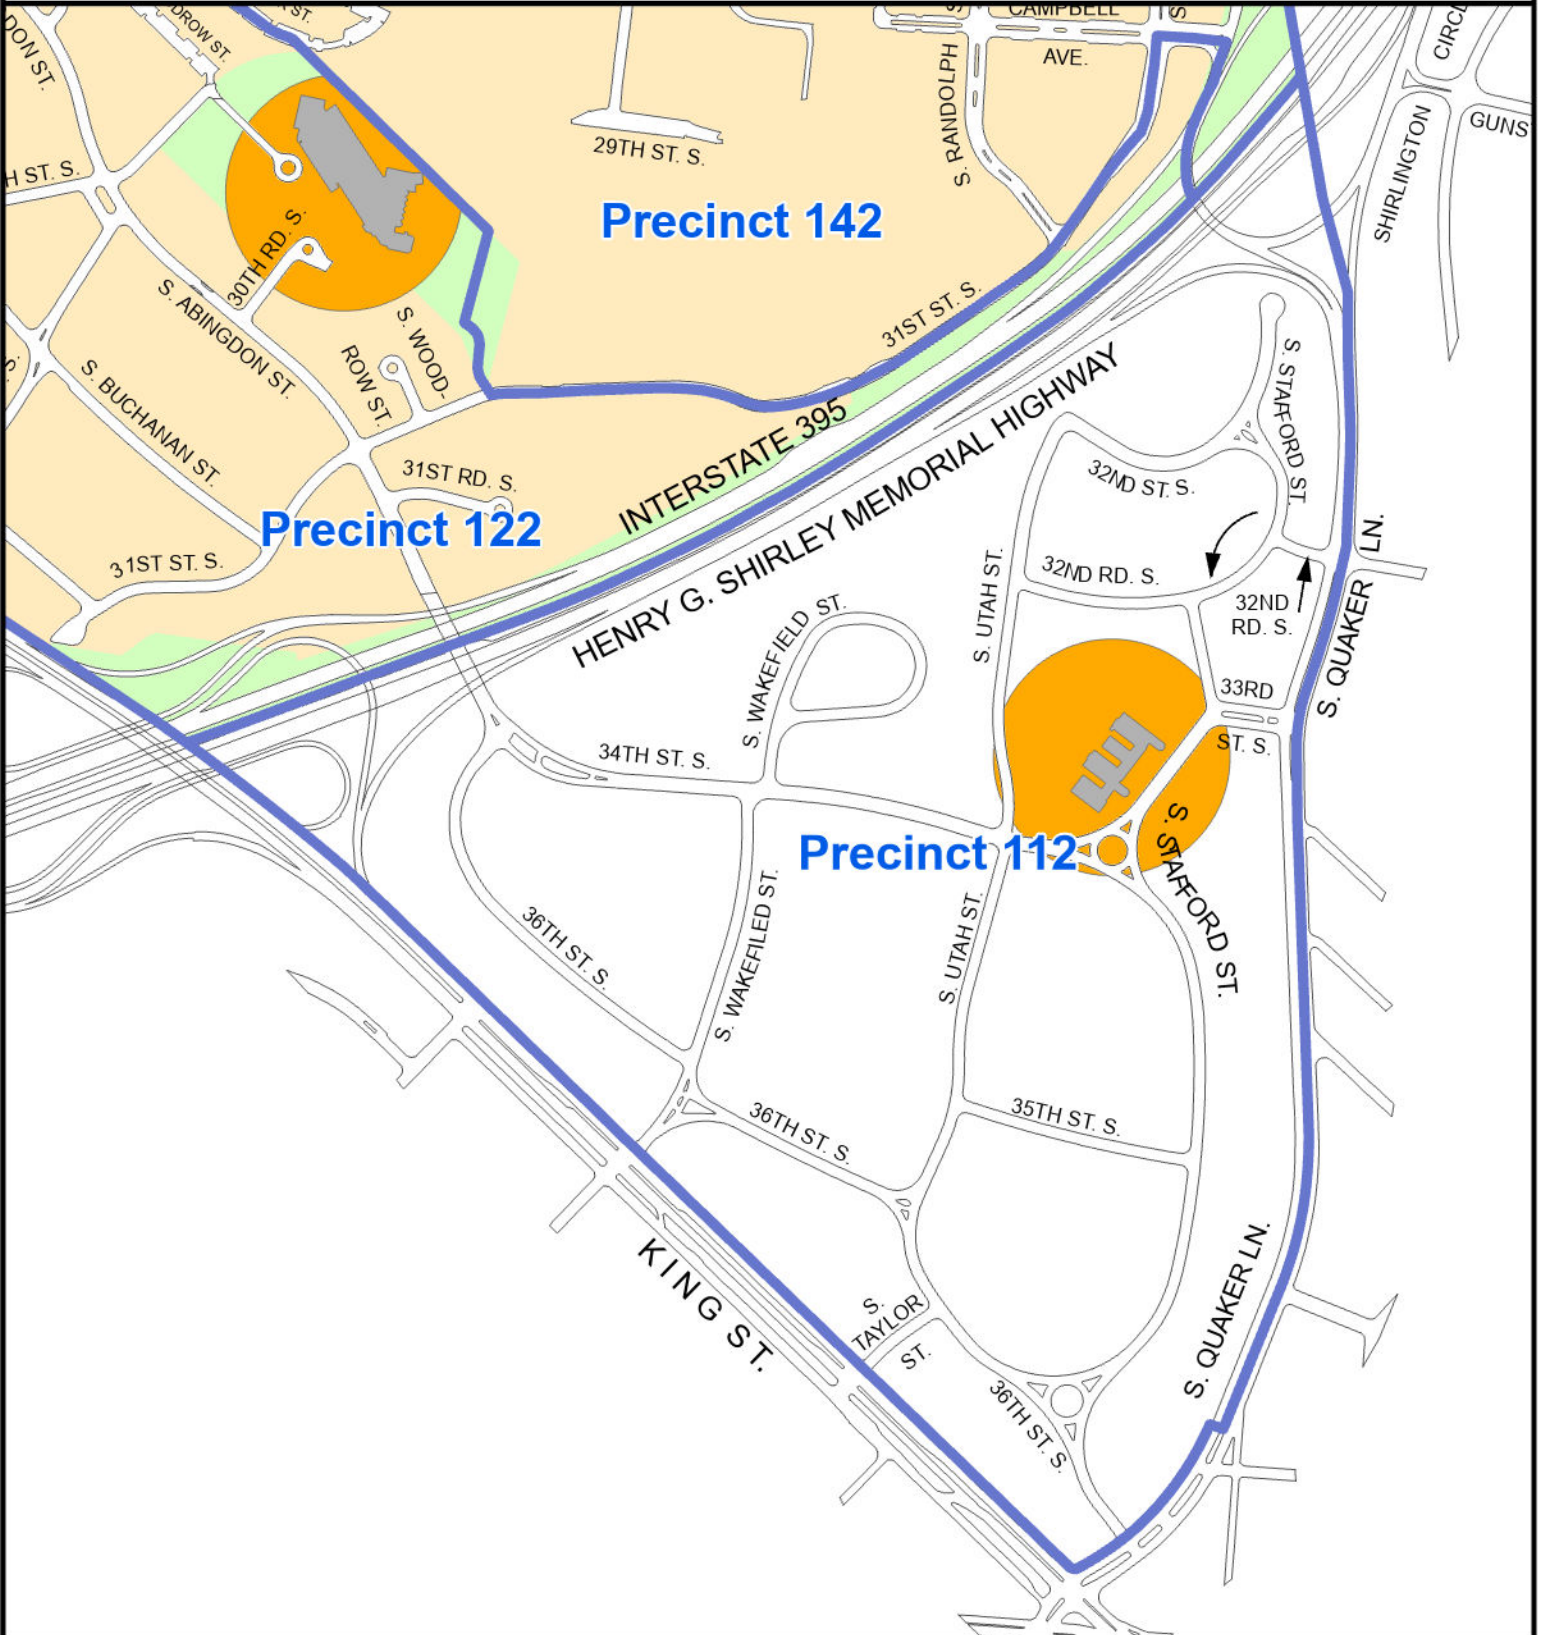

# Arlington County, Virginia Voter Precinct 112

Pursuant to Section 54.1-402 of the Code of Virginia, any determination of topography or contours, or any depiction of physical improvements, property lines or boundaries is for general information only and shall not be used for the design, modification, or construction of improvements to real property or for flood plain determination.

Map prepared by Arlington County GIS Mapping Center  
Produced and © August 2023

0 600 Feet

**112 FAIRLINGTON**  
**Fairlington Community Center**  
**3308 S. Stafford St.**  
**Virginia House District 3**  
**Virginia Senate District 40**