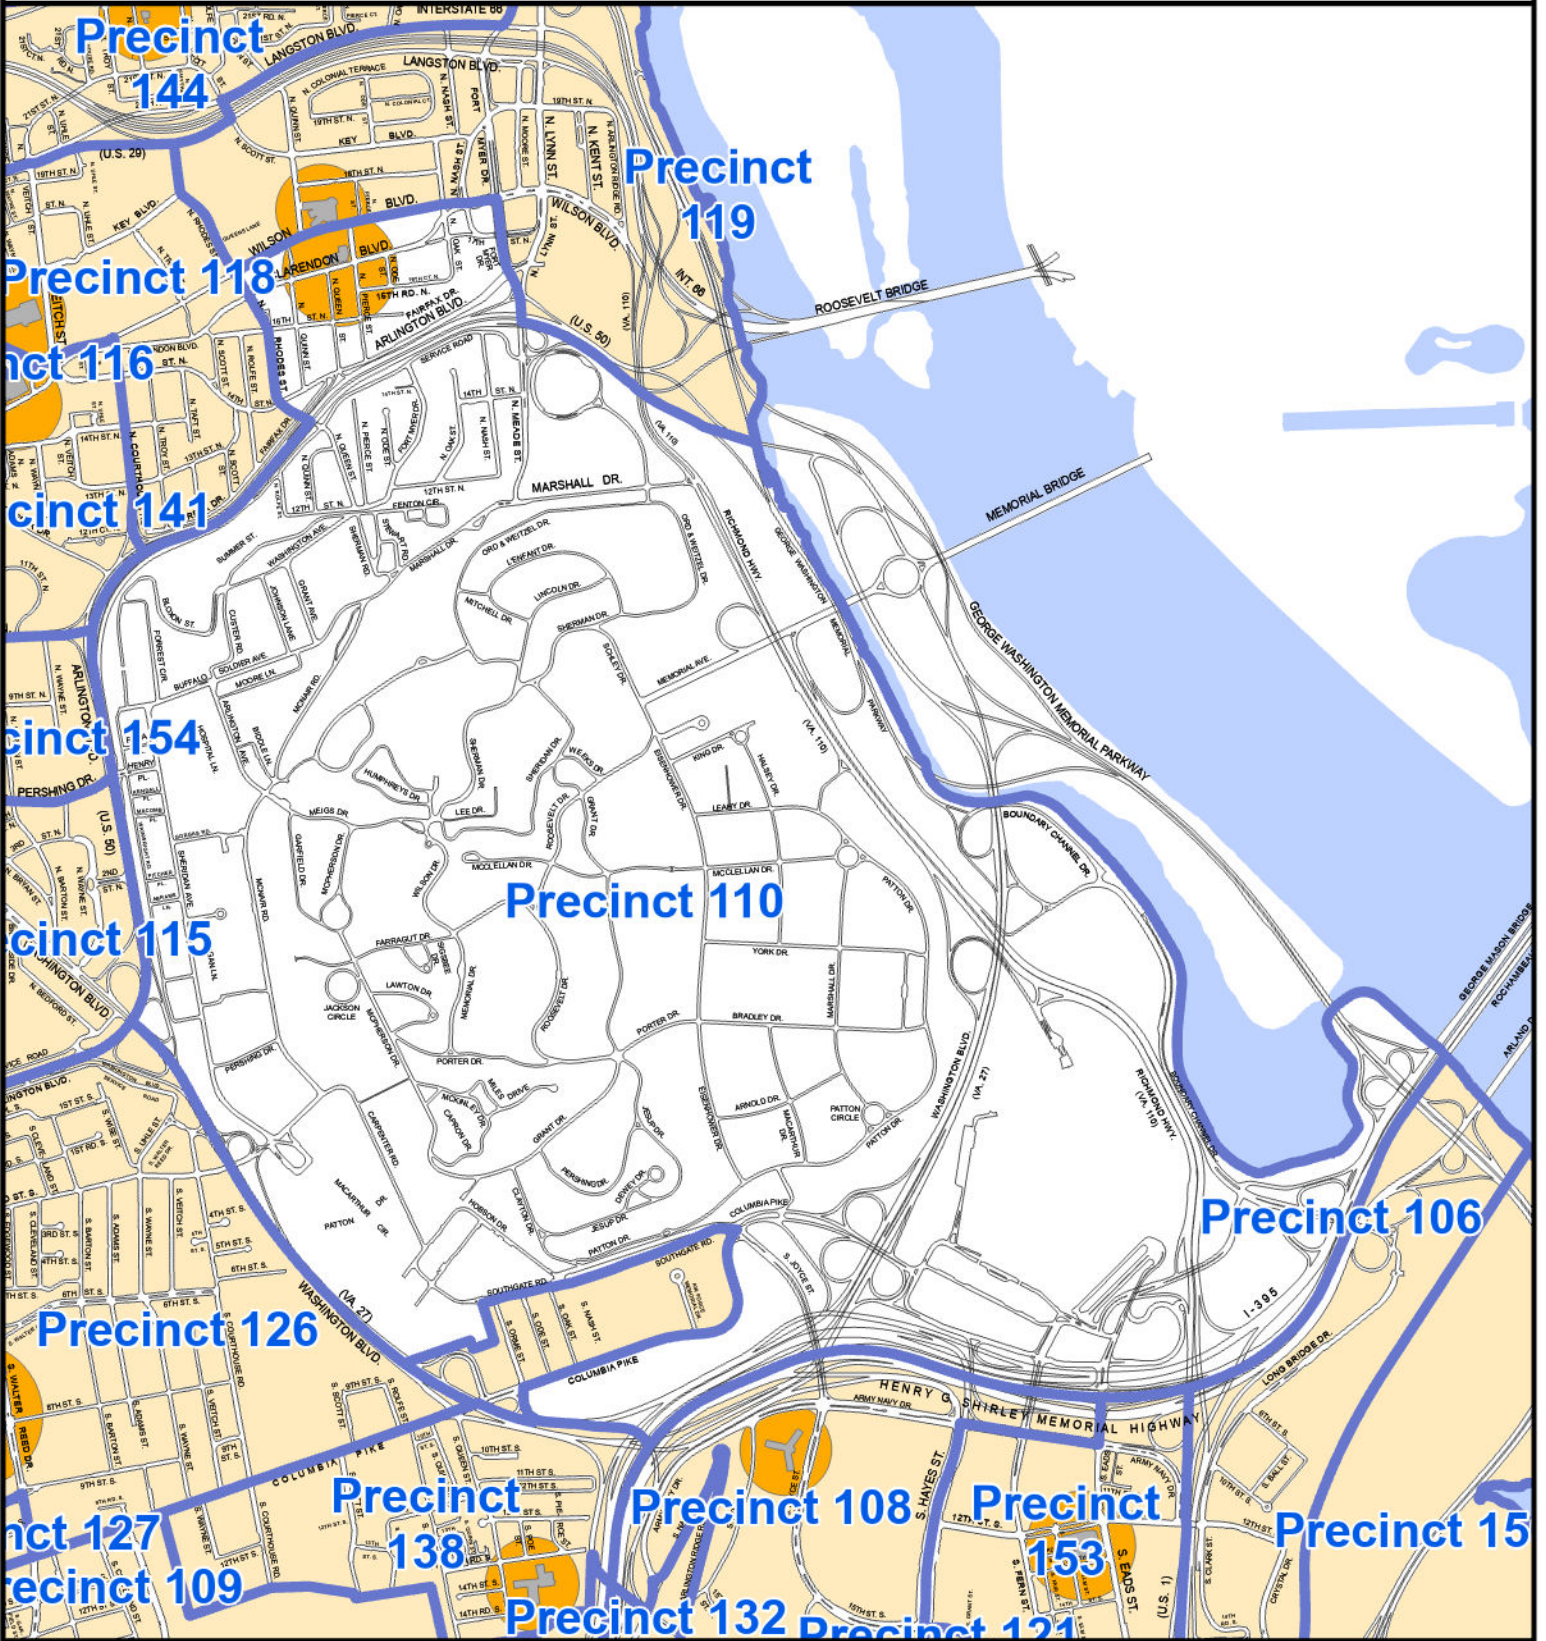

# Arlington County, Virginia Voter Precinct 110

Pursuant to Section 54.1-402 of the Code of Virginia, any determination of topography or contours, or any depiction of physical improvements, property lines or boundaries is for general information only and shall not be used for the design, modification, or construction of improvements to real property or for flood plain determination.

Map prepared by Arlington County GIS Mapping Center  
Produced and © August 2023

**PRECINCT 110**  
**Art Atrium at Bennett Park Apts.**  
**1601 Clarendon Blvd.**  
 Virginia House District 2  
 Virginia Senate District 40