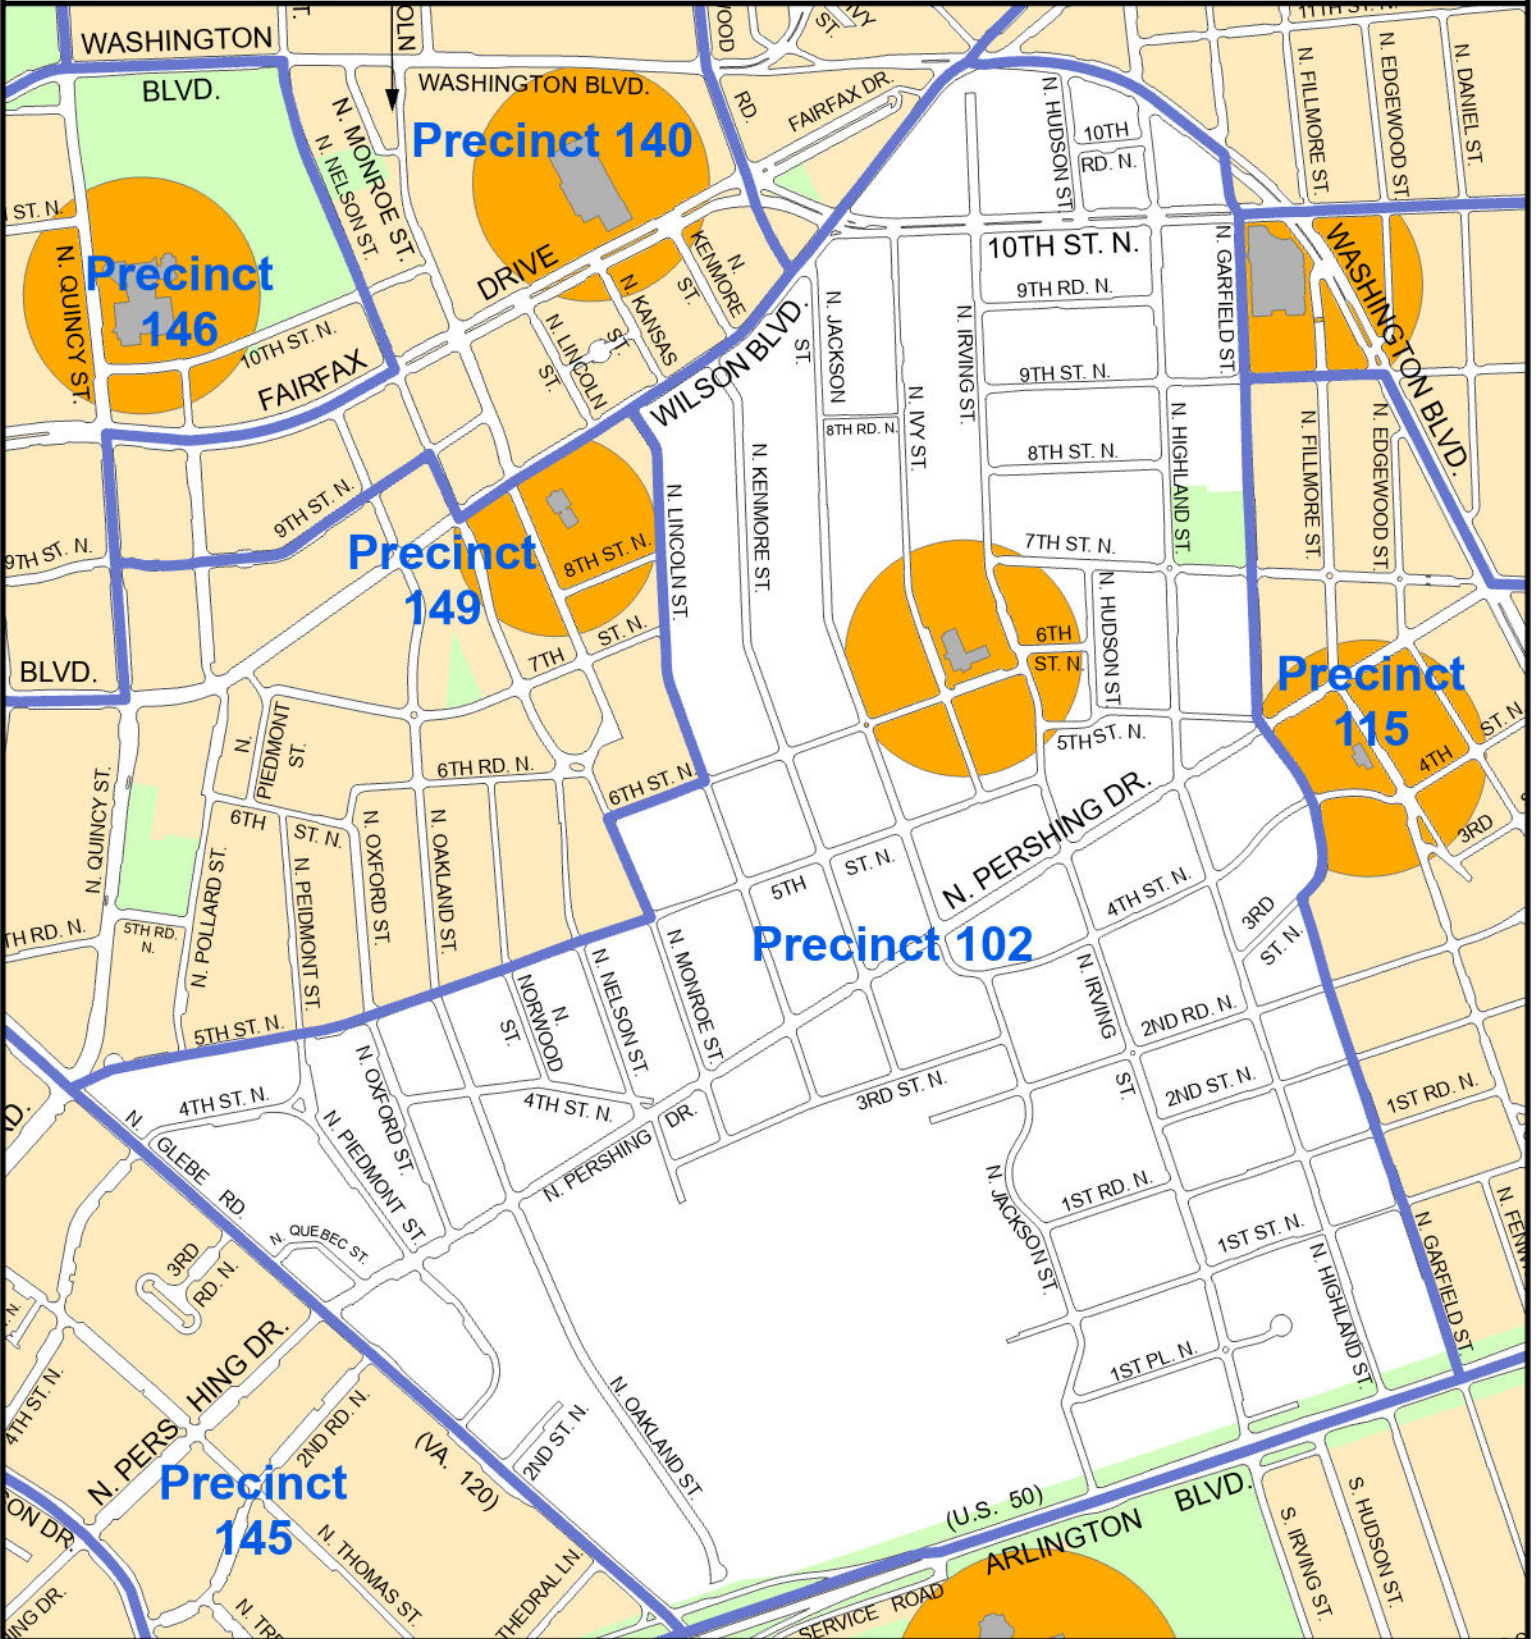

# Arlington County, Virginia Voter Precinct 102

Pursuant to Section 54.1-402 of the Code of Virginia, any determination of topography or contours, or any depiction of physical improvements, property lines or boundaries is for general information only and shall not be used for the design, modification, or construction of improvements to real property or for flood plain determination.

Map prepared by Arlington County GIS Mapping Center  
Produced and © August 2023

0 700 Feet

**(102) ASHTON HEIGHTS**

**Clarendon United  
Methodist Church  
606 N. Irving St.**

**Virginia House District 2  
Virginia Senate District 40**