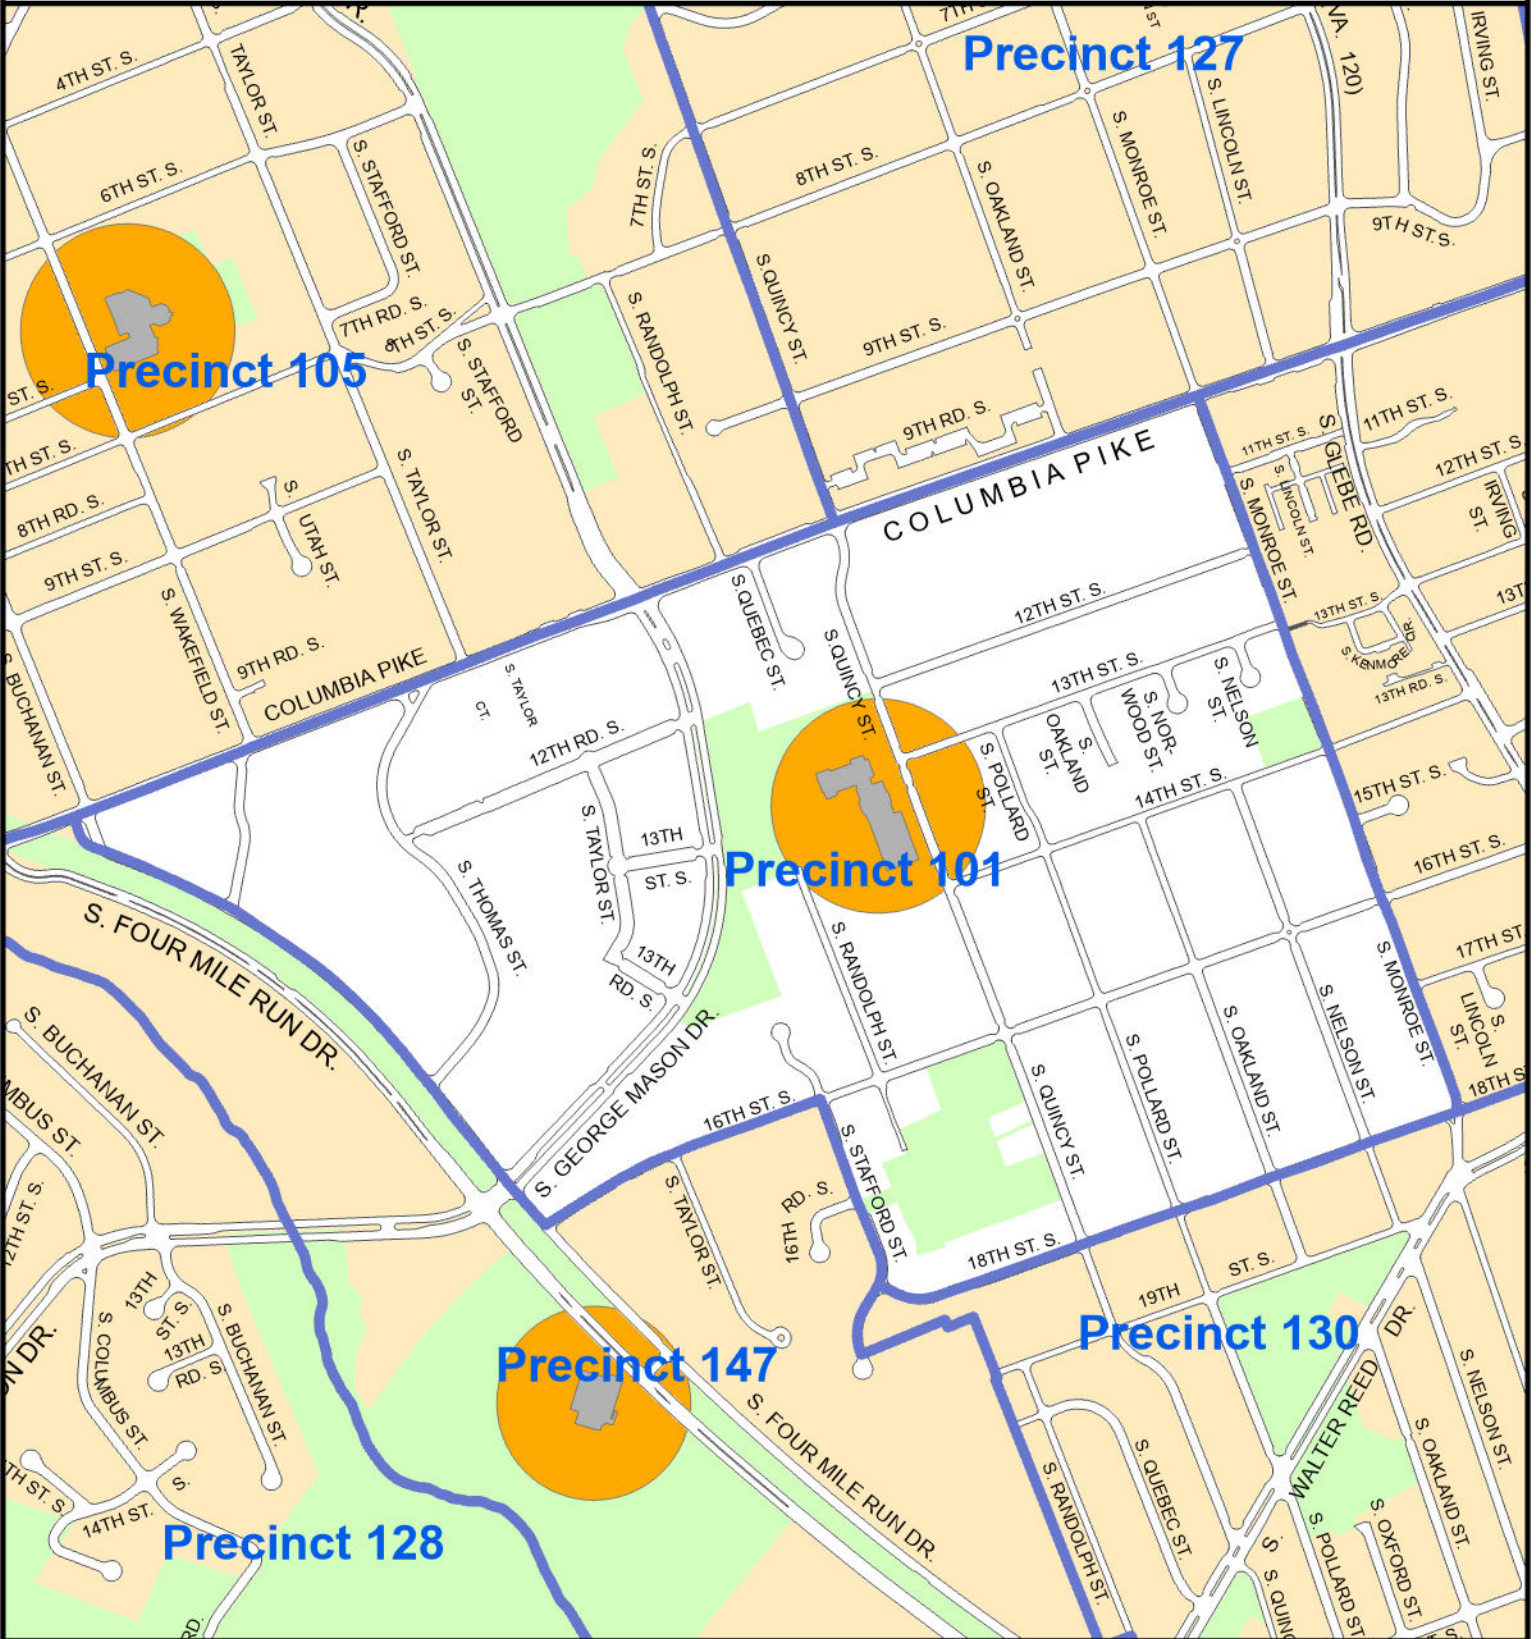

# Arlington County, Virginia Voter Precinct 101

Pursuant to Section 54.1-402 of the Code of Virginia, any determination of topography or contours, or any depiction of physical improvements, property lines or boundaries is for general information only and shall not be used for the design, modification, or construction of improvements to real property or for flood plain determination.

Map prepared by Arlington County GIS Mapping Center  
Produced and © August 2023

**(101) ARLINGTON**  
**Peyton Randolph School**  
**1306 S. Quincy St.**  
**Virginia House District 3**  
**Virginia Senate District 40**