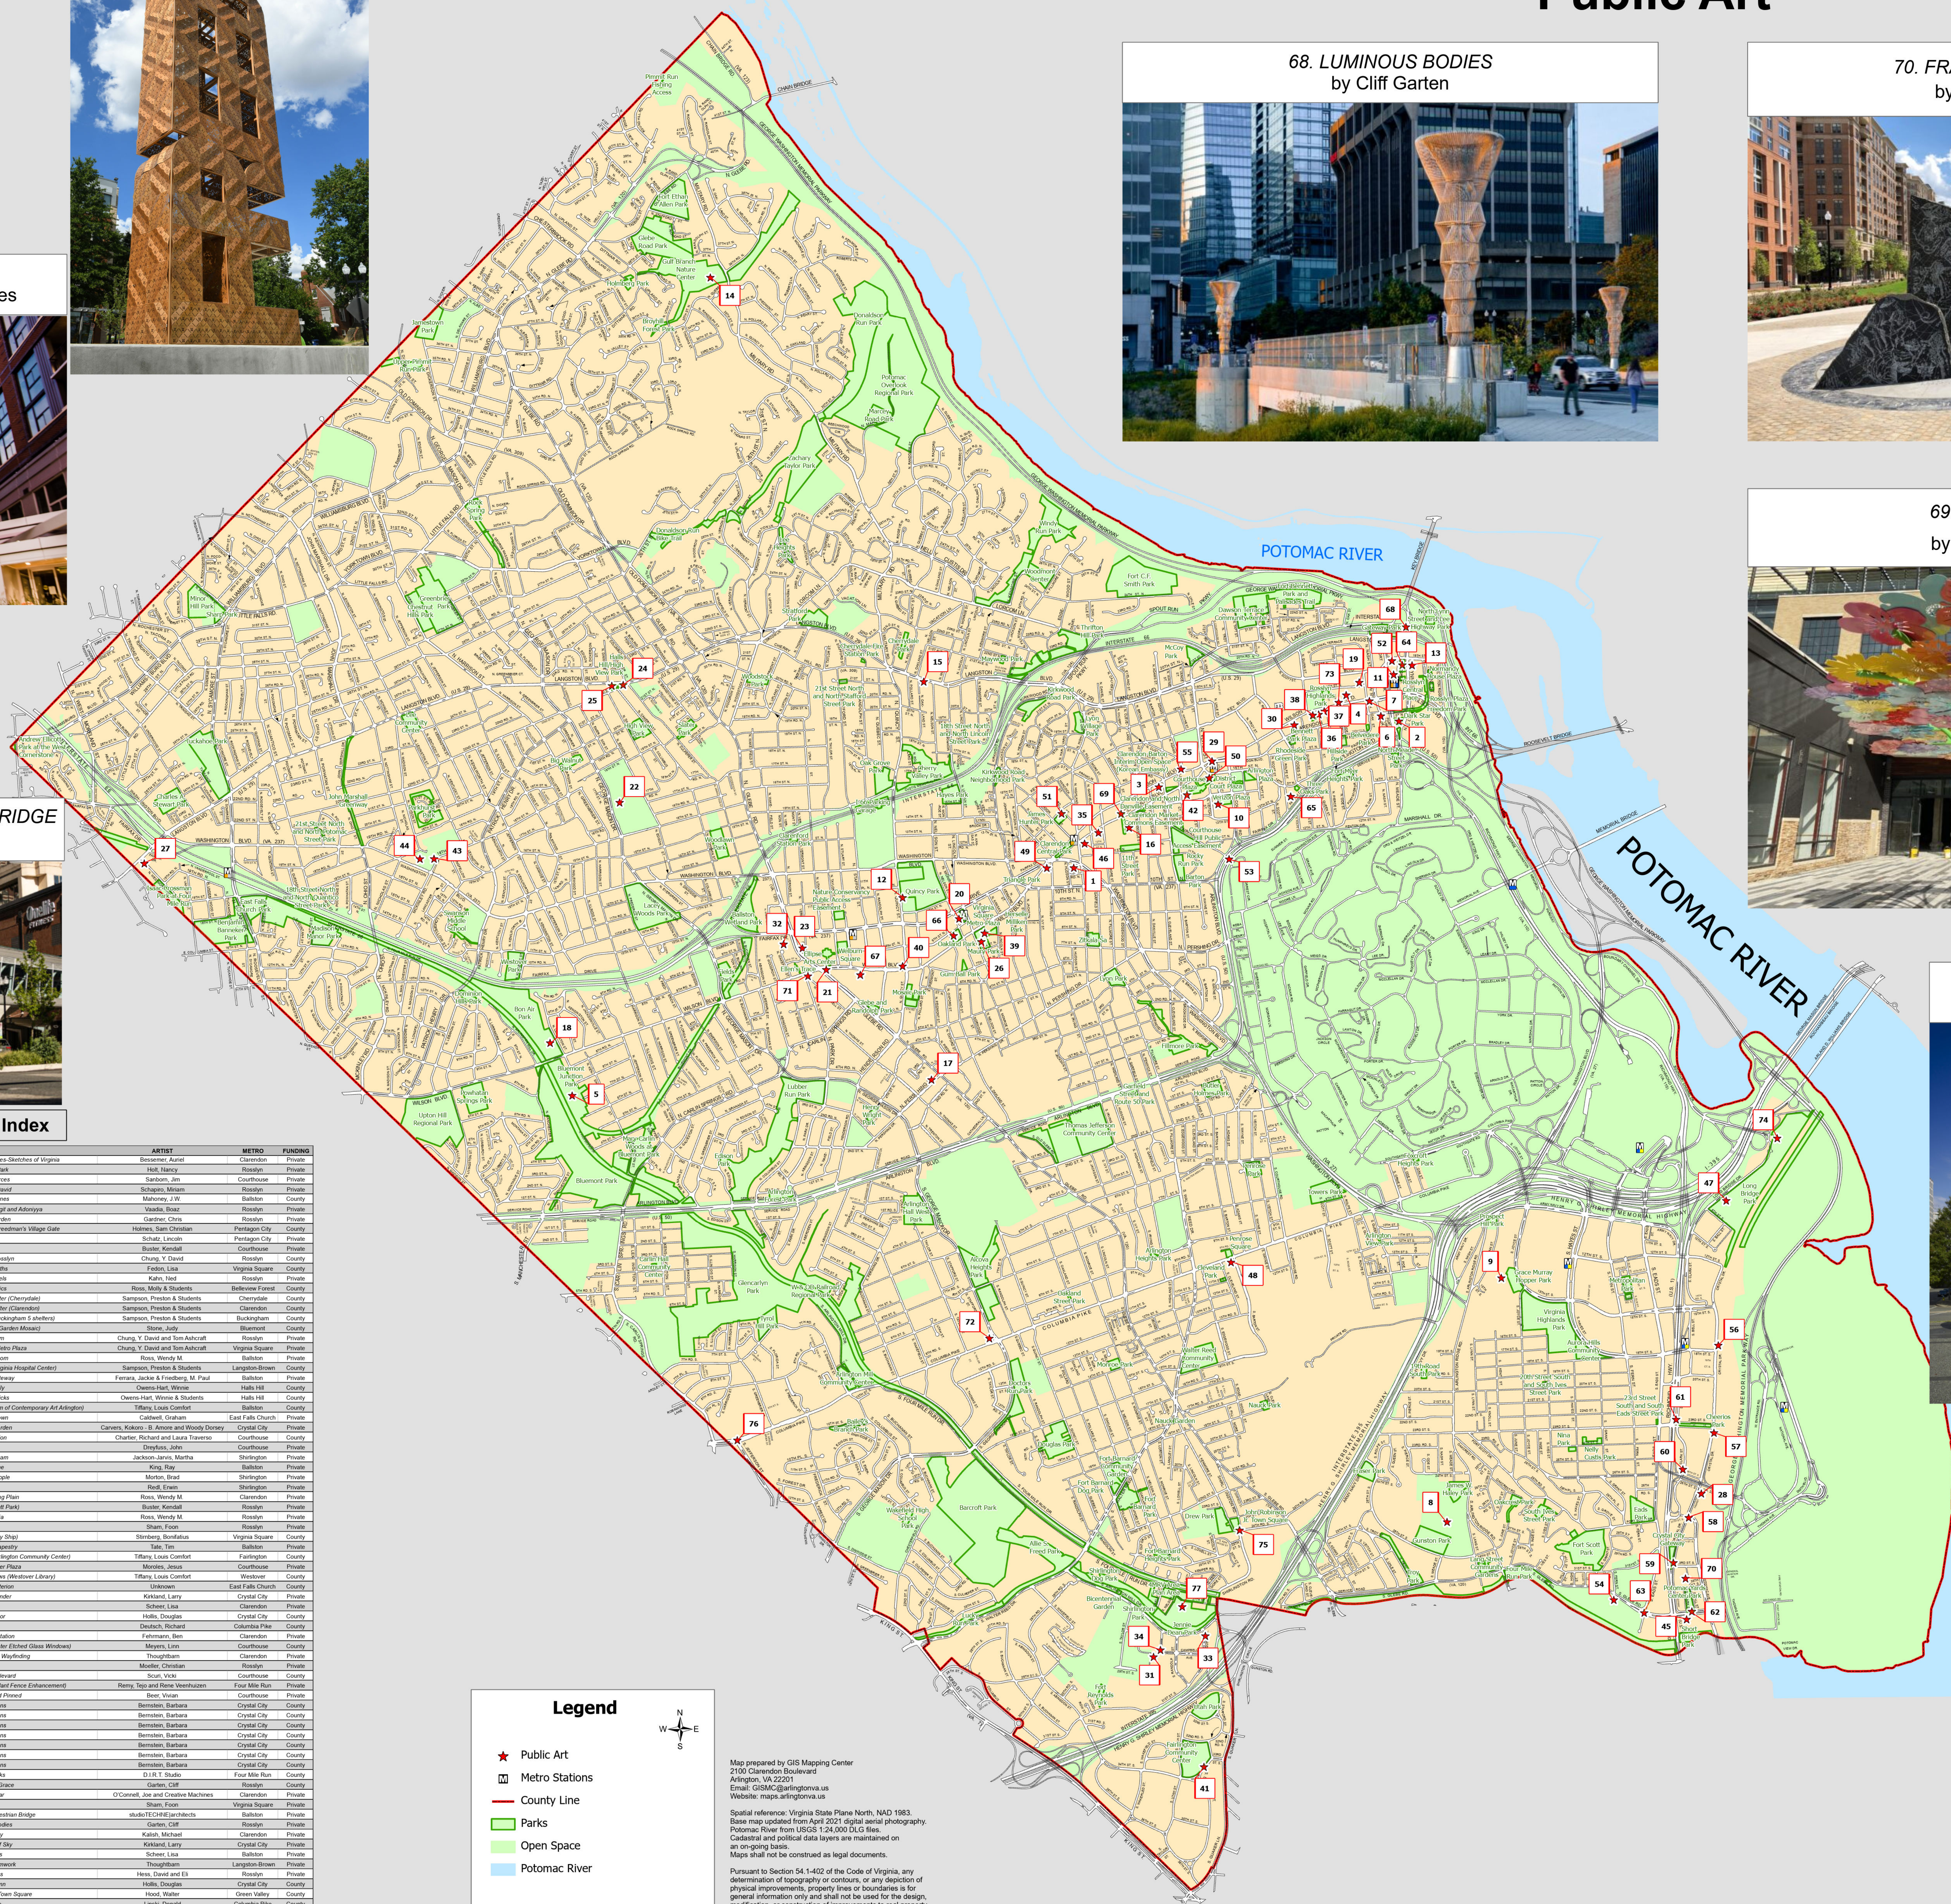

3. DARK STAR PARK
by Nancy Holt

Legend

- ★ Public Art
- 📍 Metro Stations
- County Line
- 🌳 Parks
- 🌿 Open Space
- 🌊 Potomac River

0 1,200 2,400 3,600 Feet