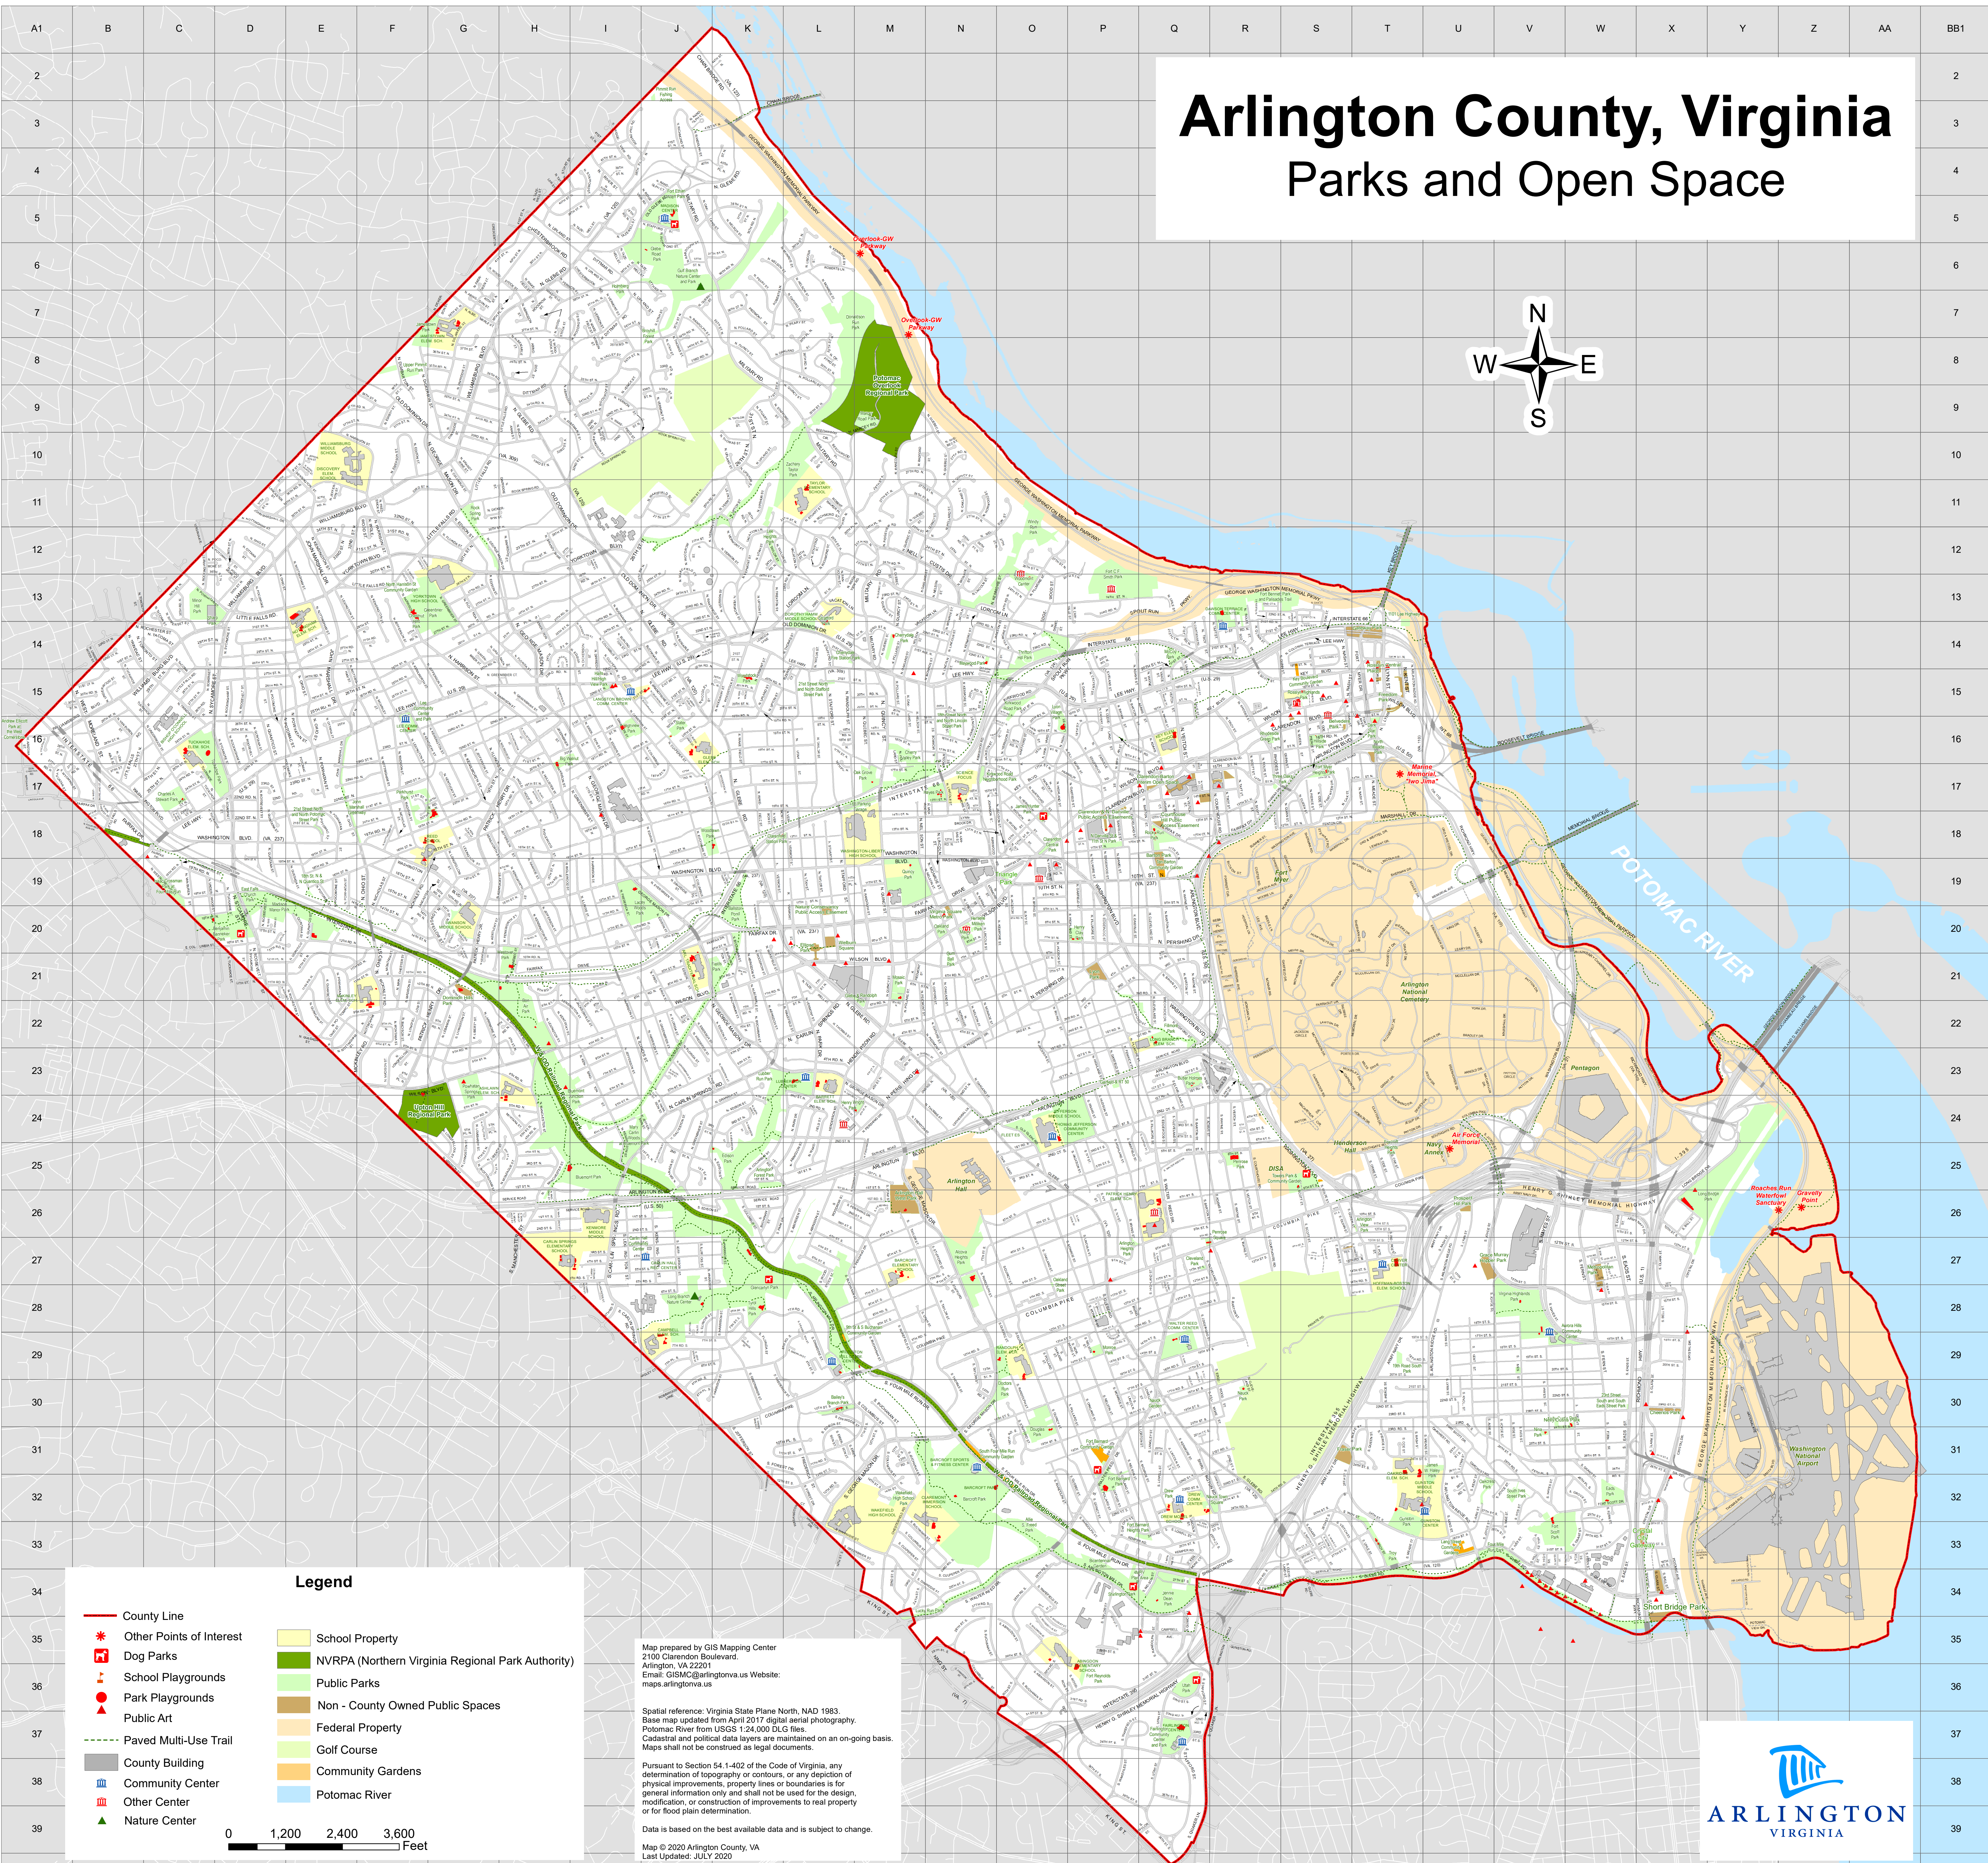

Arlington County, Virginia Parks and Open Space

Legend

- County Line
- Other Points of Interest
- Dog Parks
- School Playgrounds
- Park Playgrounds
- Public Art
- Paved Multi-Use Trail
- County Building
- Community Center
- Other Center
- Nature Center
- School Property
- NVRPA (Northern Virginia Regional Park Authority)
- Public Parks
- Non - County Owned Public Spaces
- Federal Property
- Golf Course
- Community Gardens
- Potomac River