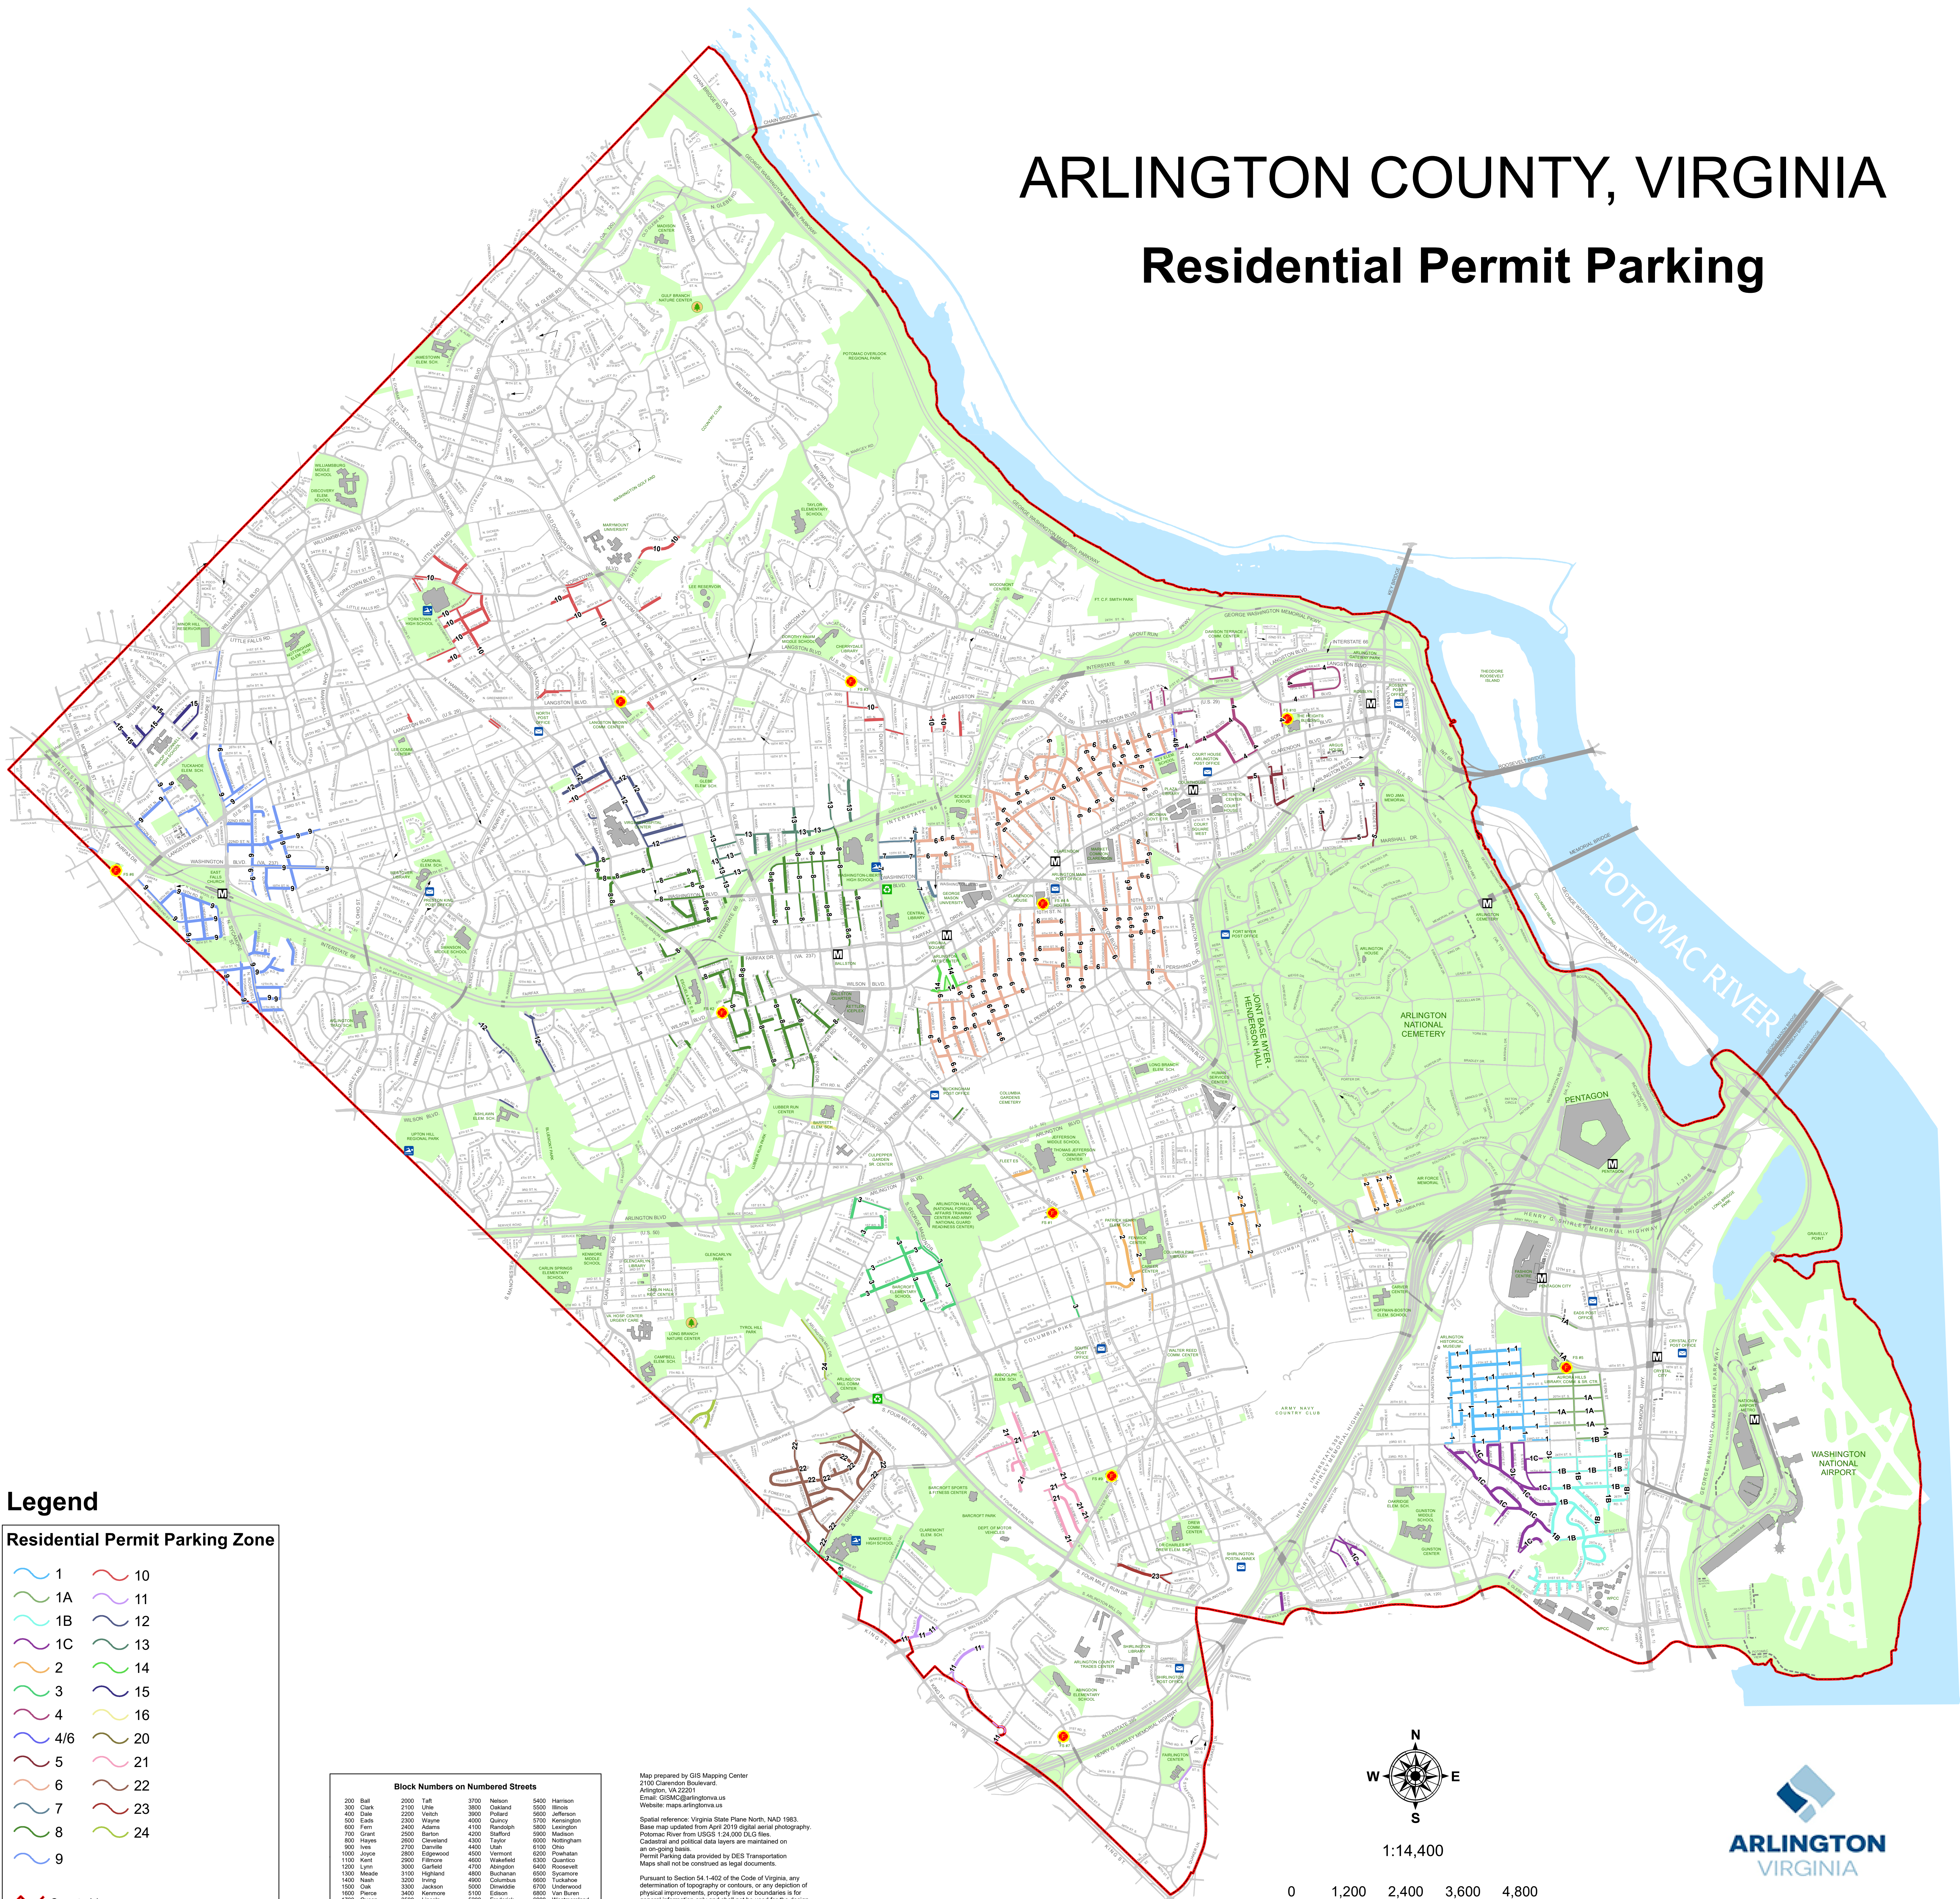

ARLINGTON COUNTY, VIRGINIA

Residential Permit Parking

Legend

Residential Permit Parking Zone

- 1
- 1A
- 1B
- 1C
- 2
- 3
- 4
- 4/6
- 5
- 6
- 7
- 8
- 9
- 10
- 11
- 12
- 13
- 14
- 15
- 16
- 20
- 21
- 22
- 23
- 24

- County Line
- Landmark Building
- Open Space Zoning

1:14,400

Residential Permit Parking