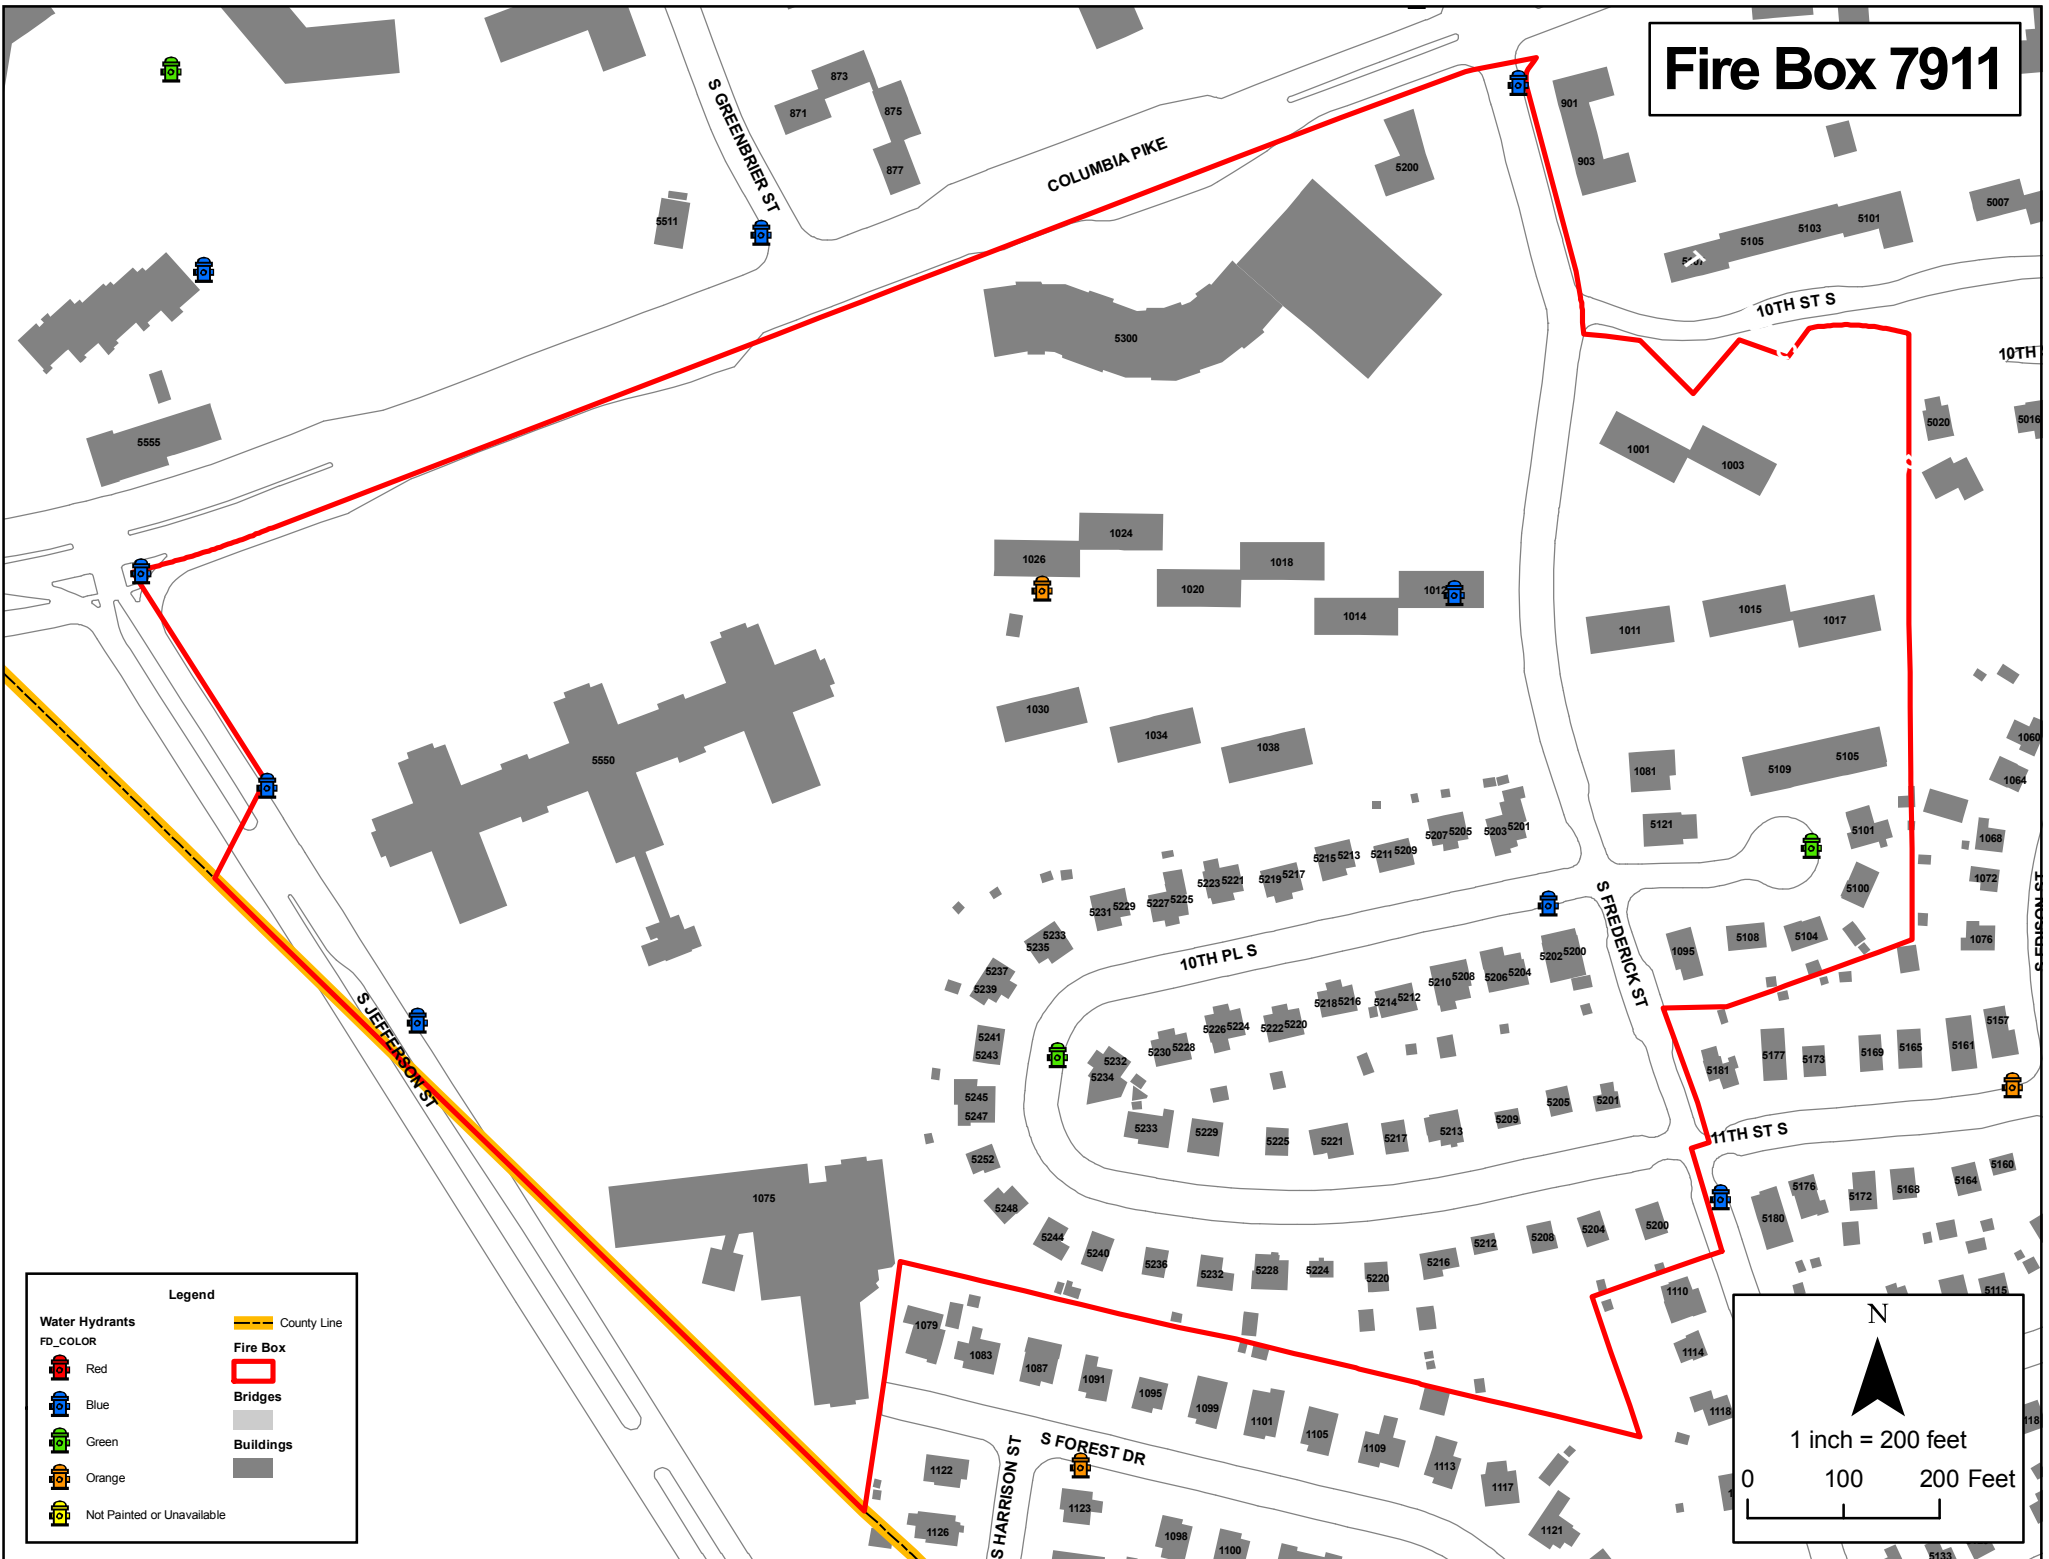

Fire Box 7911

Legend

Water Hydrants	County Line
FD_COLOR	Fire Box
Red	Bridges
Blue	Buildings
Green	
Orange	
Not Painted or Unavailable	

N

1 inch = 200 feet

0 100 200 Feet