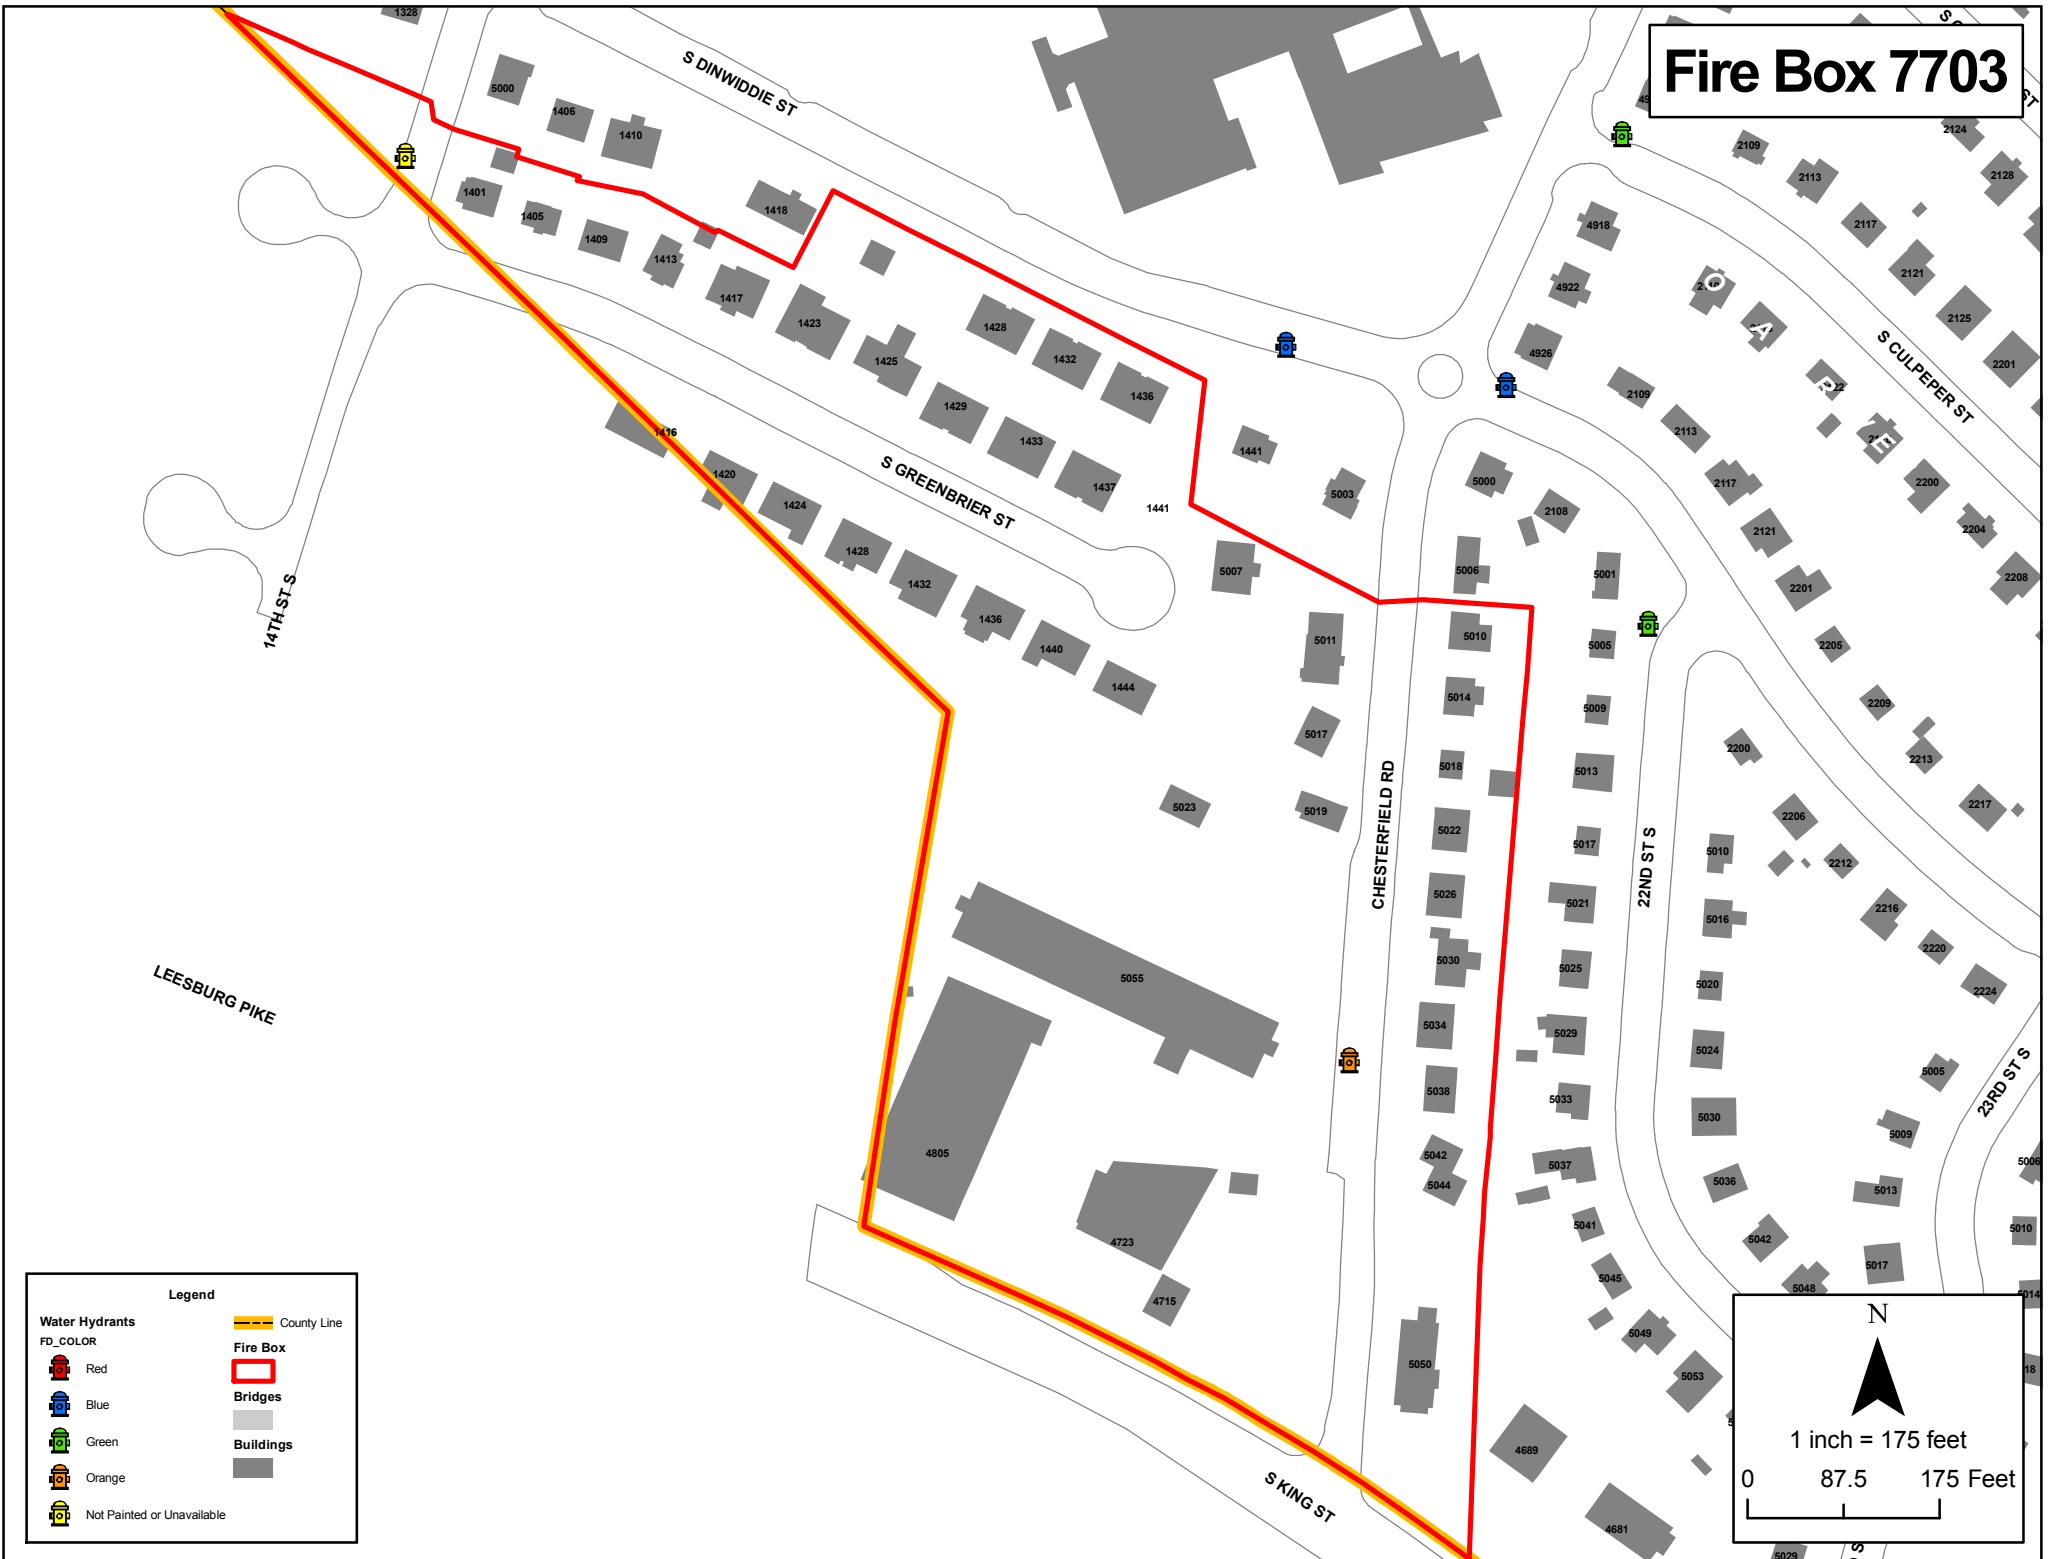

Fire Box 7703

Legend

Water Hydrants	County Line
FD_COLOR	Fire Box
Red	Bridges
Blue	Buildings
Green	
Orange	
Not Painted or Unavailable	

N

1 inch = 175 feet

0 87.5 175 Feet