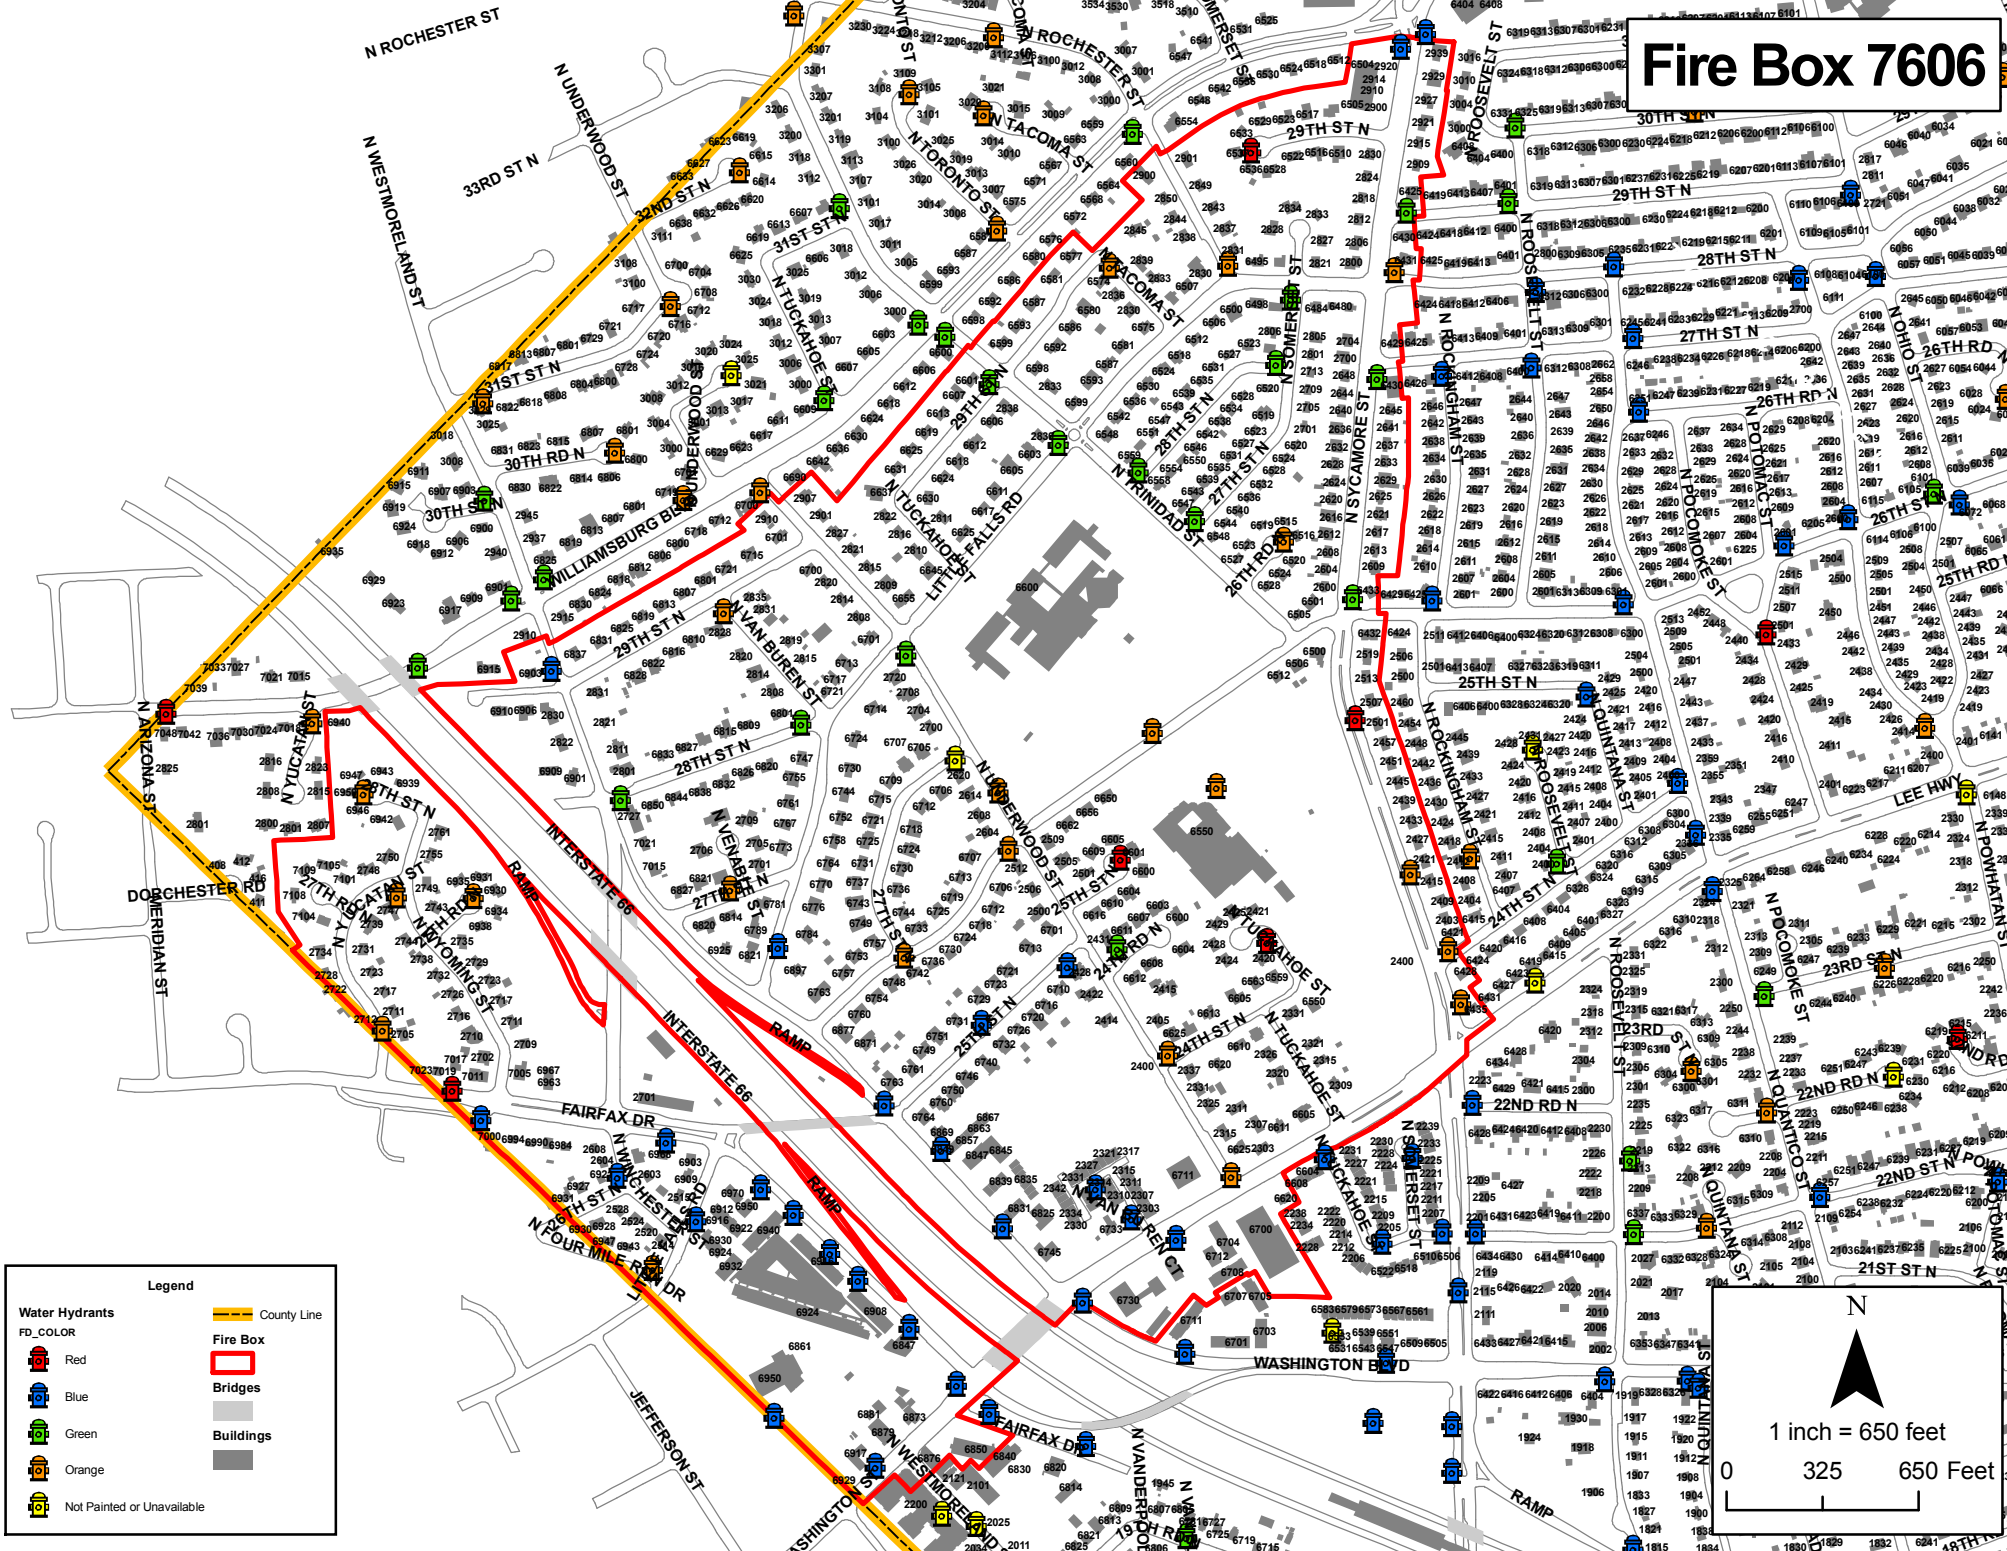

Fire Box 7606

Legend

Water Hydrants	County Line
FD_COLOR	Fire Box
Red	Bridges
Blue	Buildings
Green	
Orange	
Not Painted or Unavailable	

North Arrow

1 inch = 650 feet

0 325 650 Feet