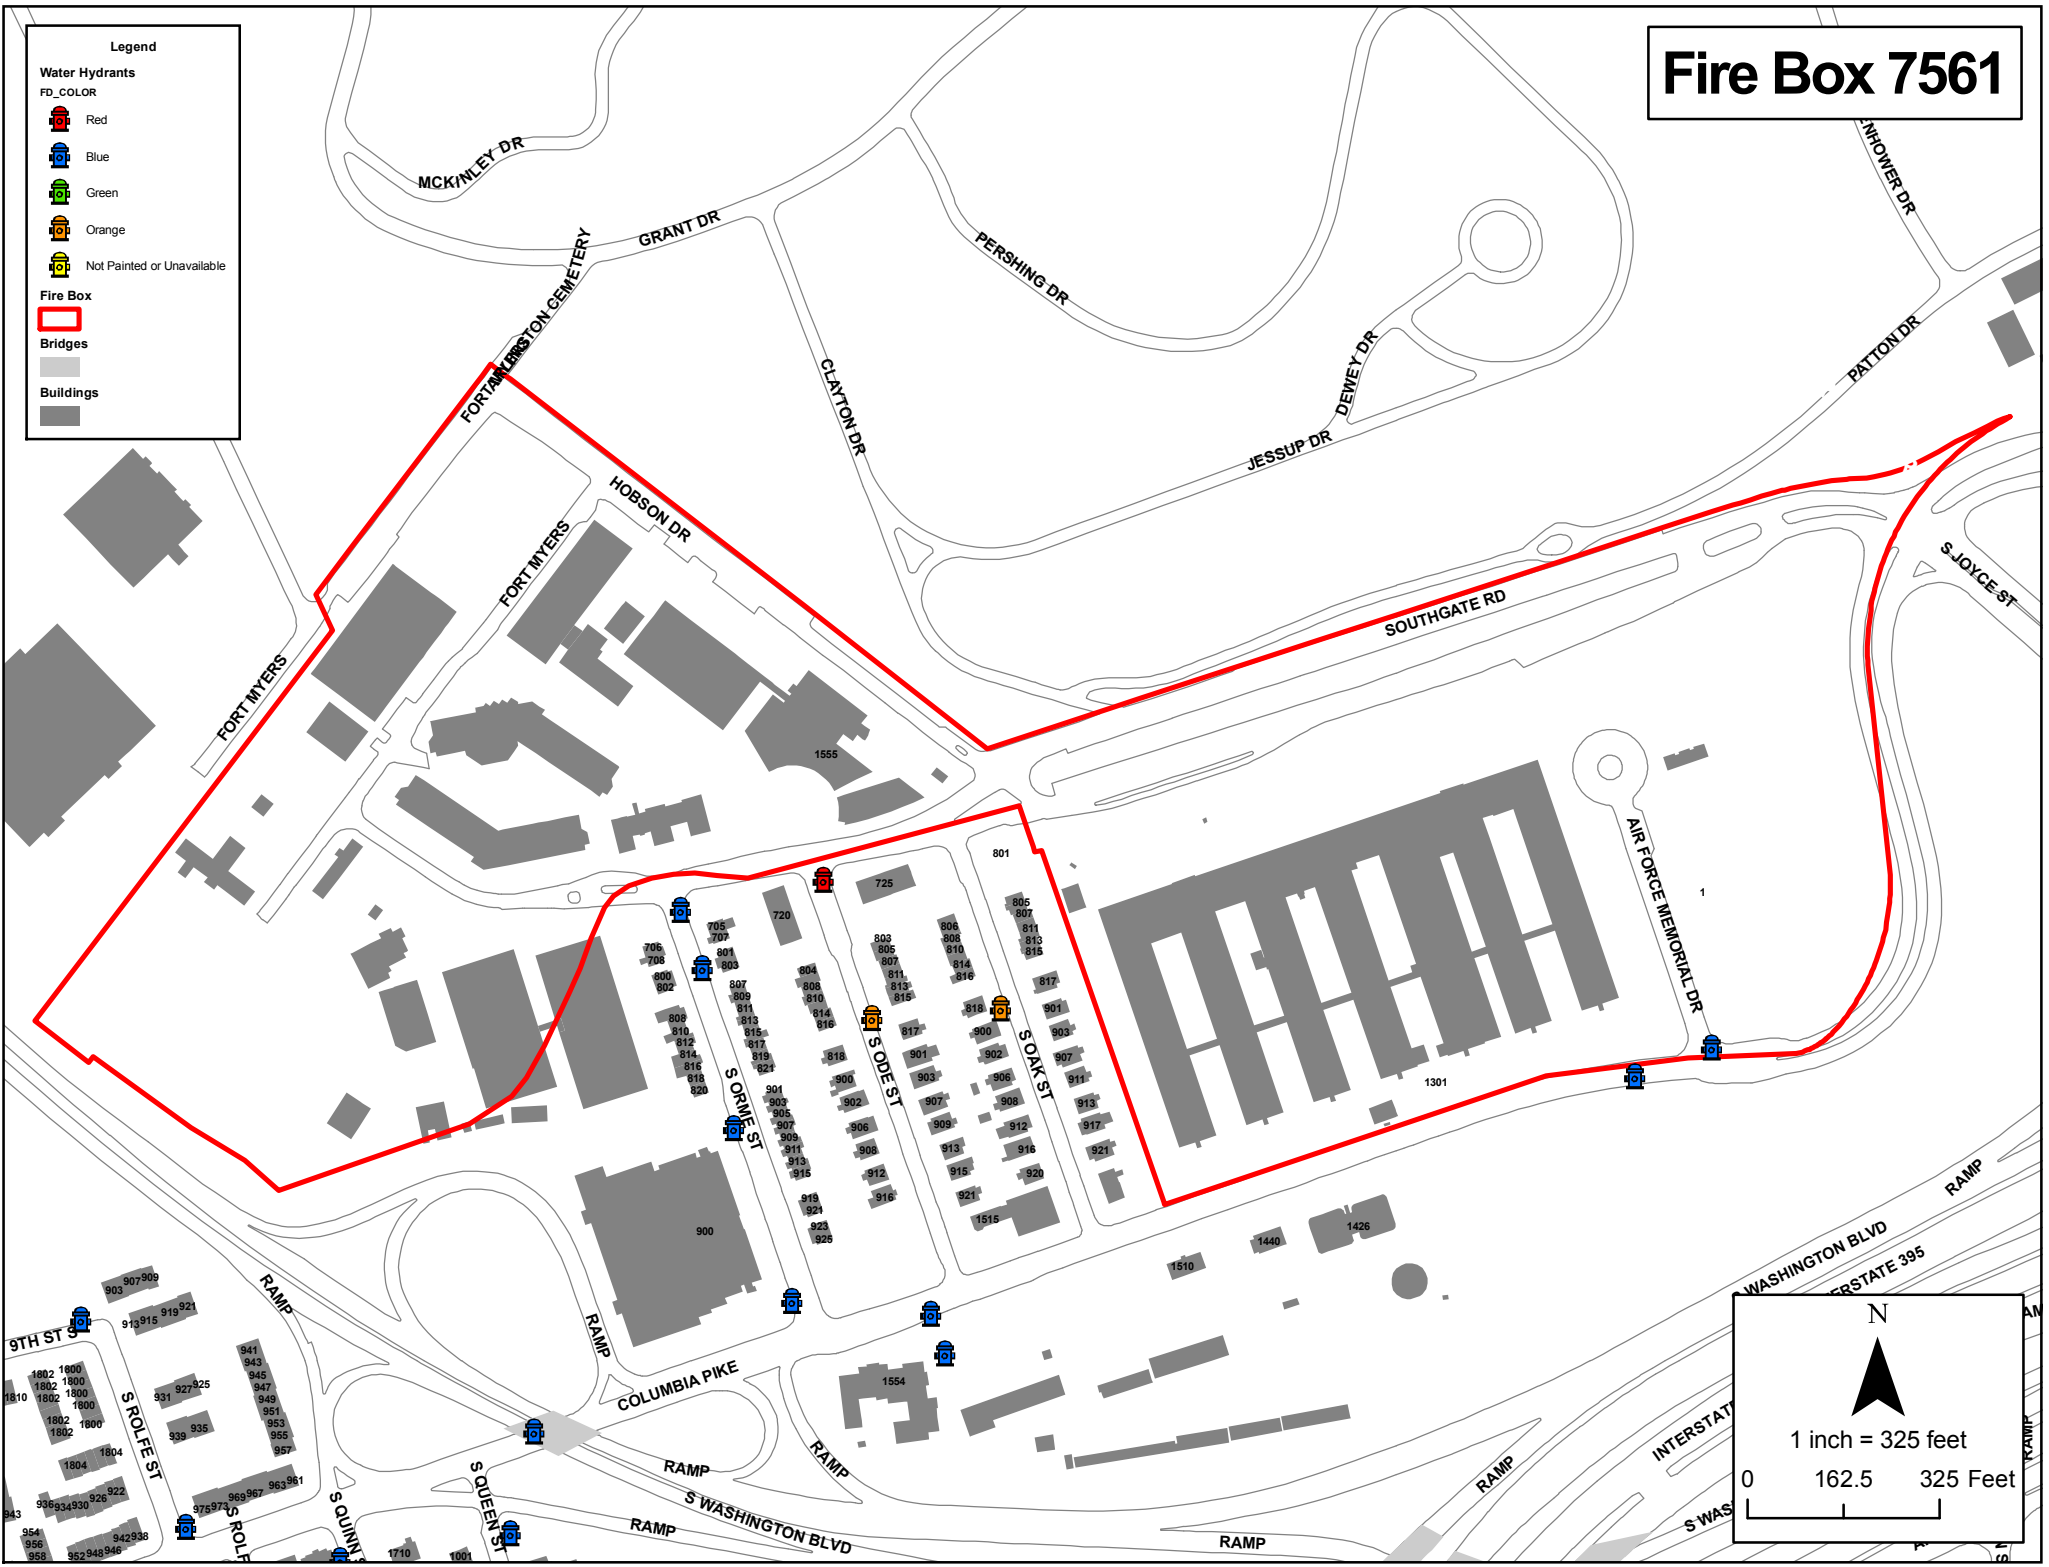

# Fire Box 7561

**Legend**

**Water Hydrants**

FD\_COLOR

- Red
- Blue
- Green
- Orange
- Not Painted or Unavailable

**Fire Box**

- Fire Box
- Bridges
- Buildings

N

1 inch = 325 feet

0 162.5 325 Feet