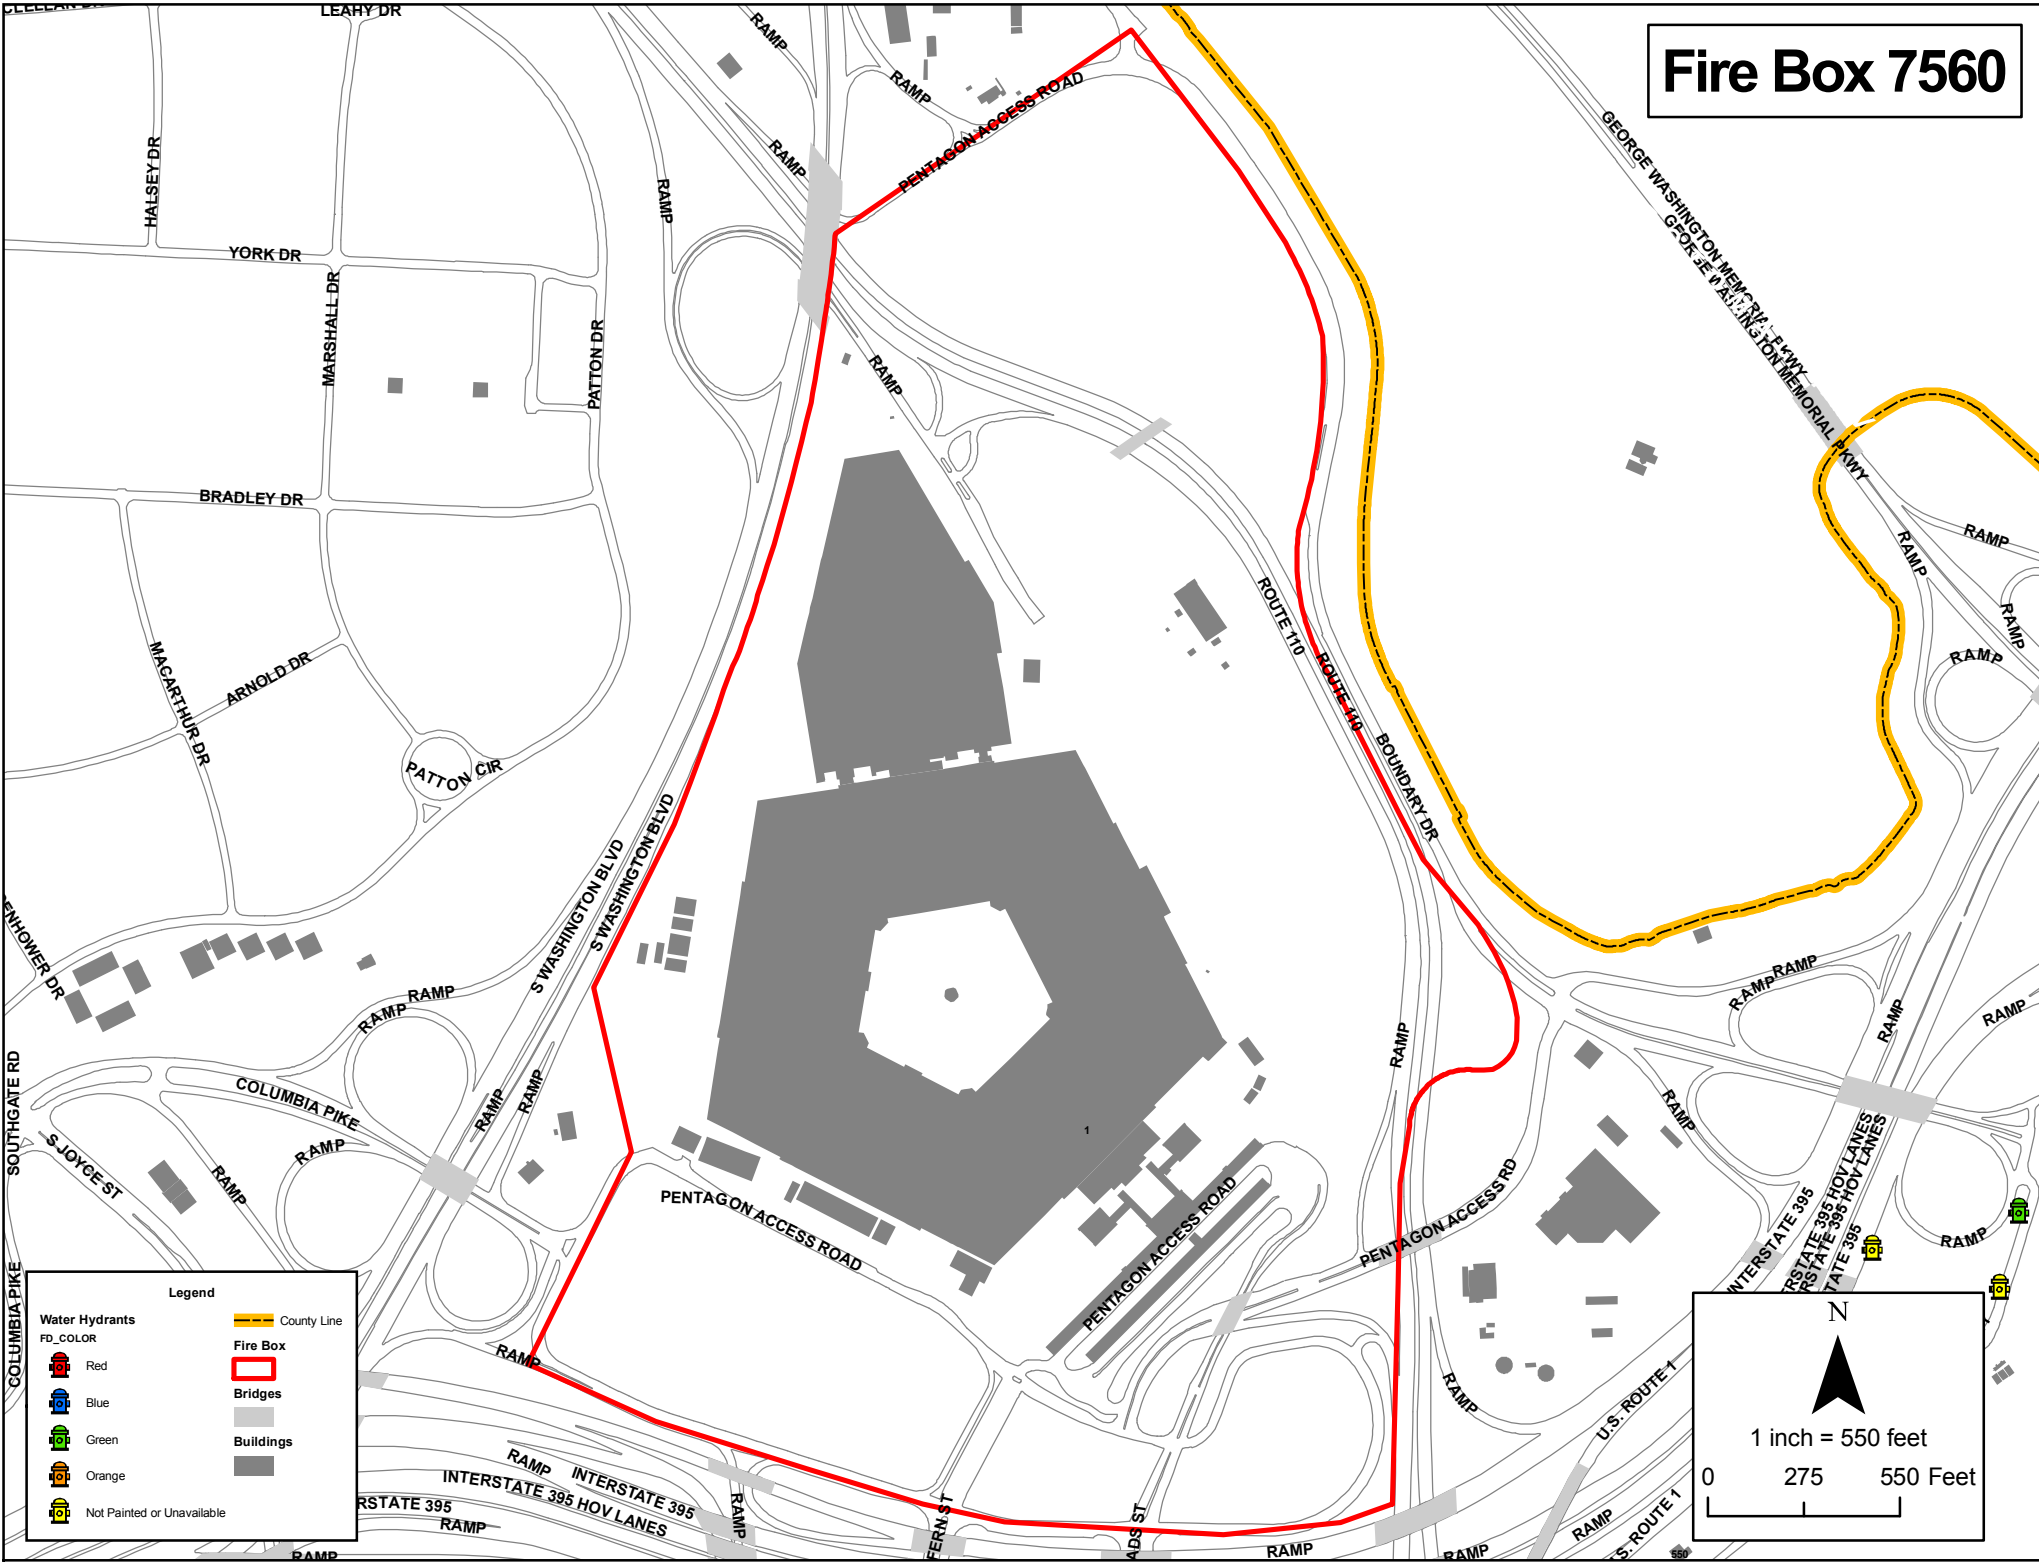

Fire Box 7560

Legend

Water Hydrants	County Line
FD_COLOR	Fire Box
Red	Bridges
Blue	Buildings
Green	
Orange	
Not Painted or Unavailable	

Scale and Orientation

N

1 inch = 550 feet

0 275 550 Feet