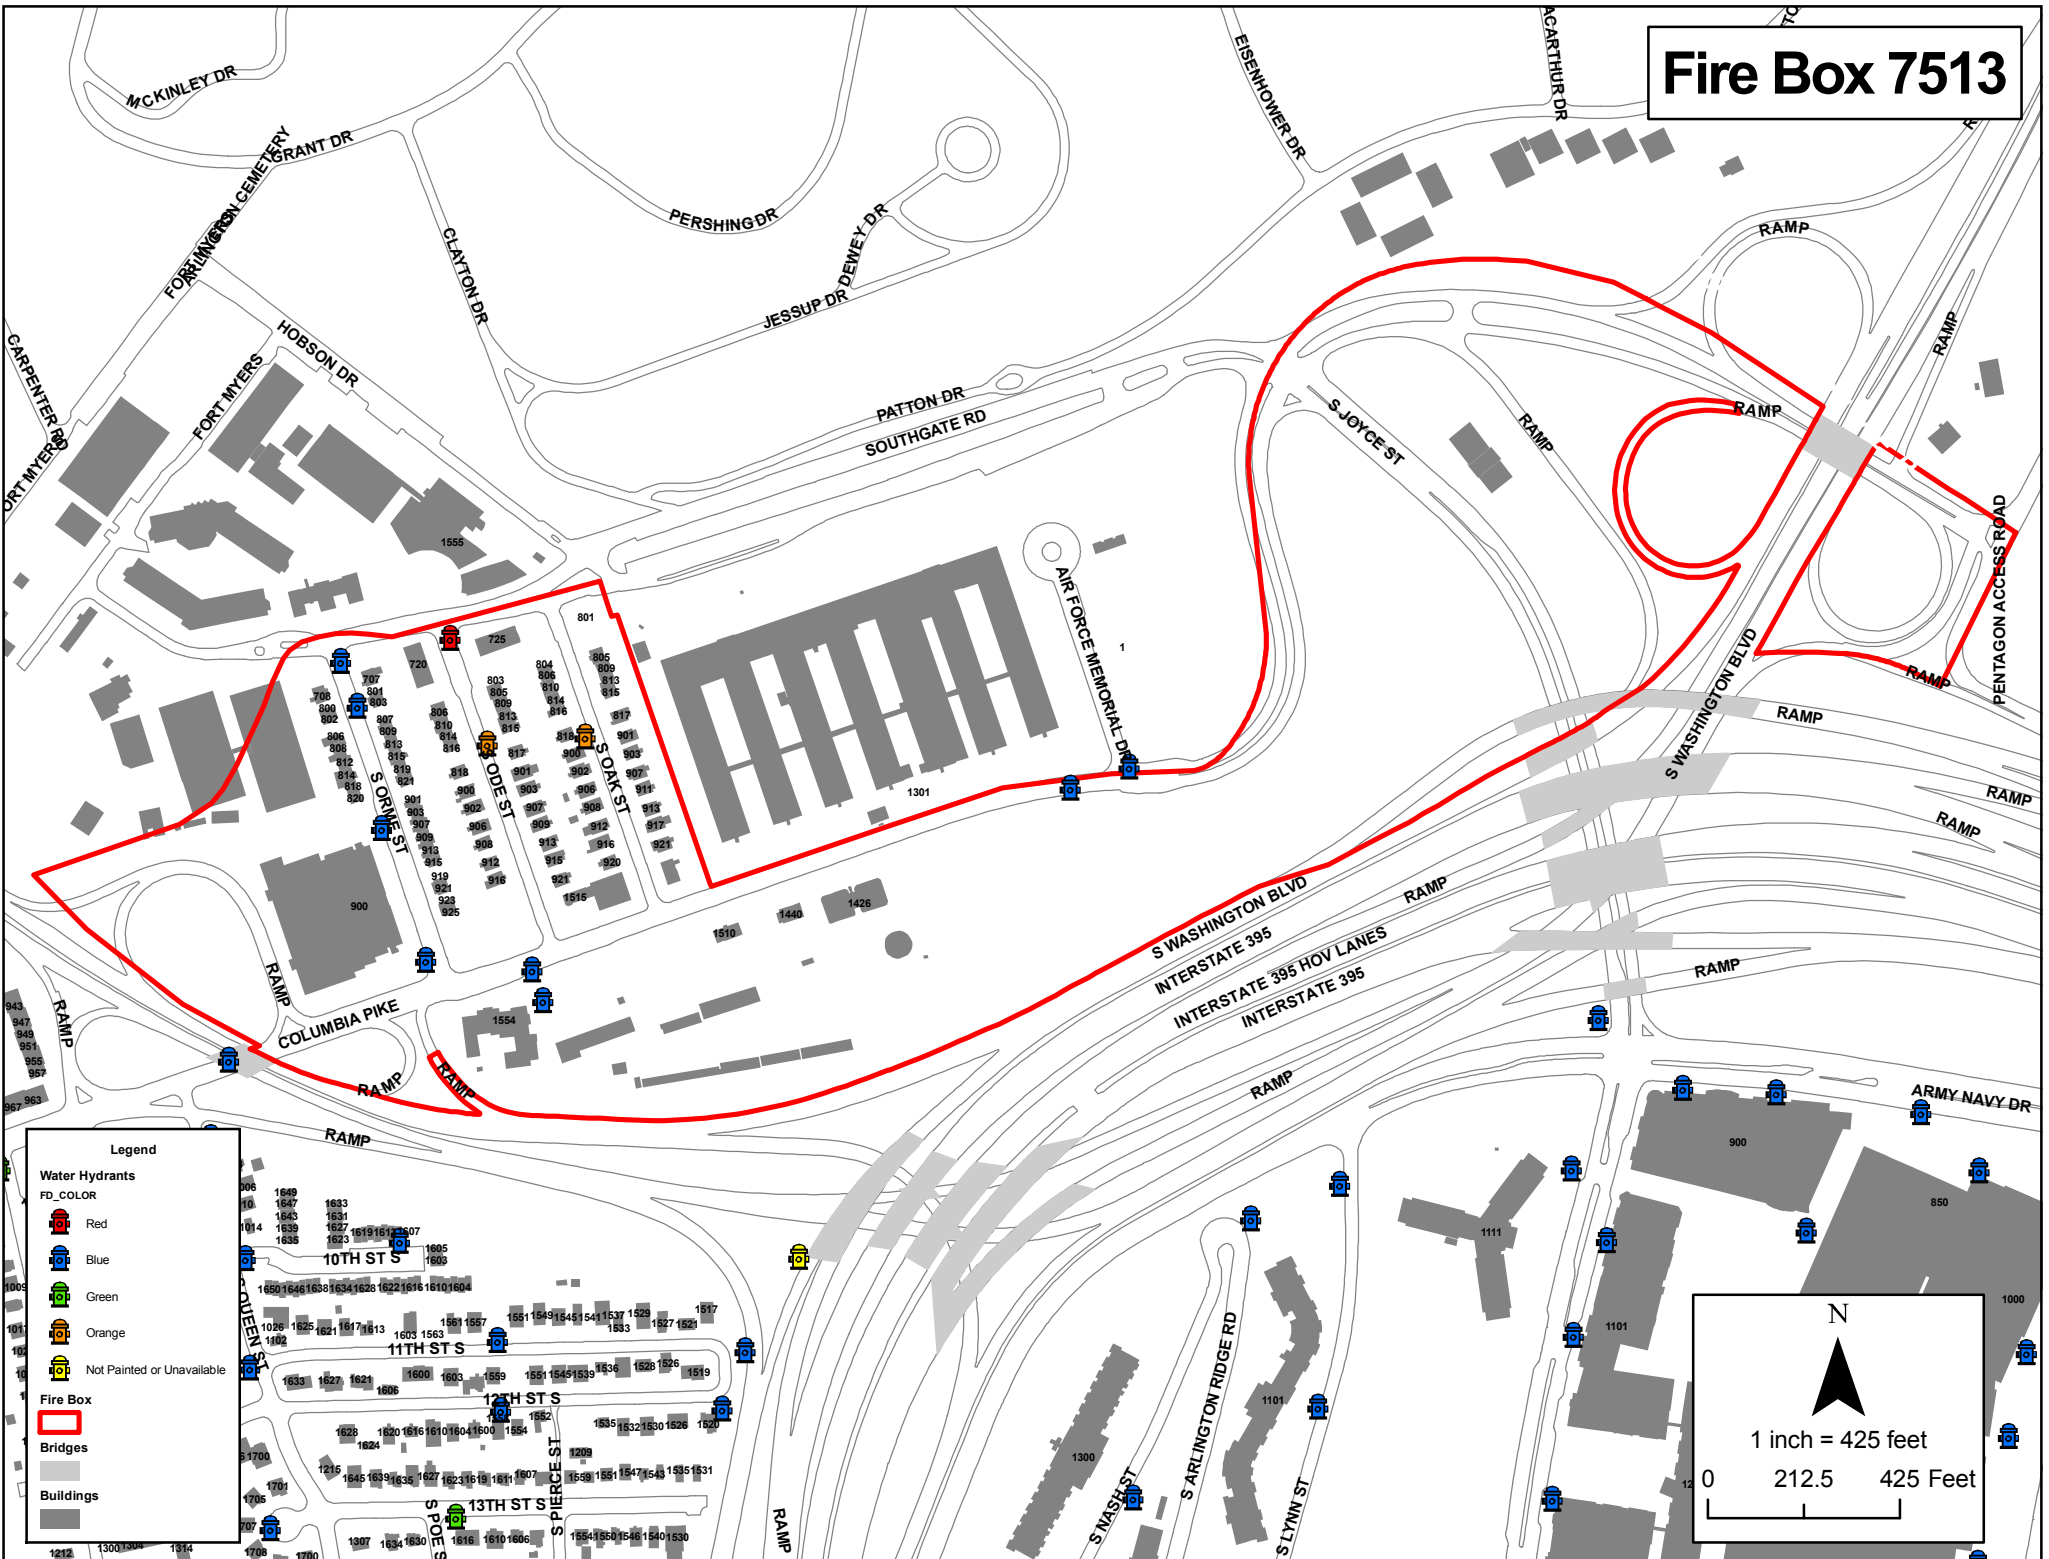

# Fire Box 7513

**Legend**

**Water Hydrants**

- FD\_COLOR
- Red
- Blue
- Green
- Orange
- Not Painted or Unavailable

**Fire Box**

- [Red Outline]

**Bridges**

- [Grey Line]

**Buildings**

- [Grey Polygon]

N

1 inch = 425 feet

0 212.5 425 Feet