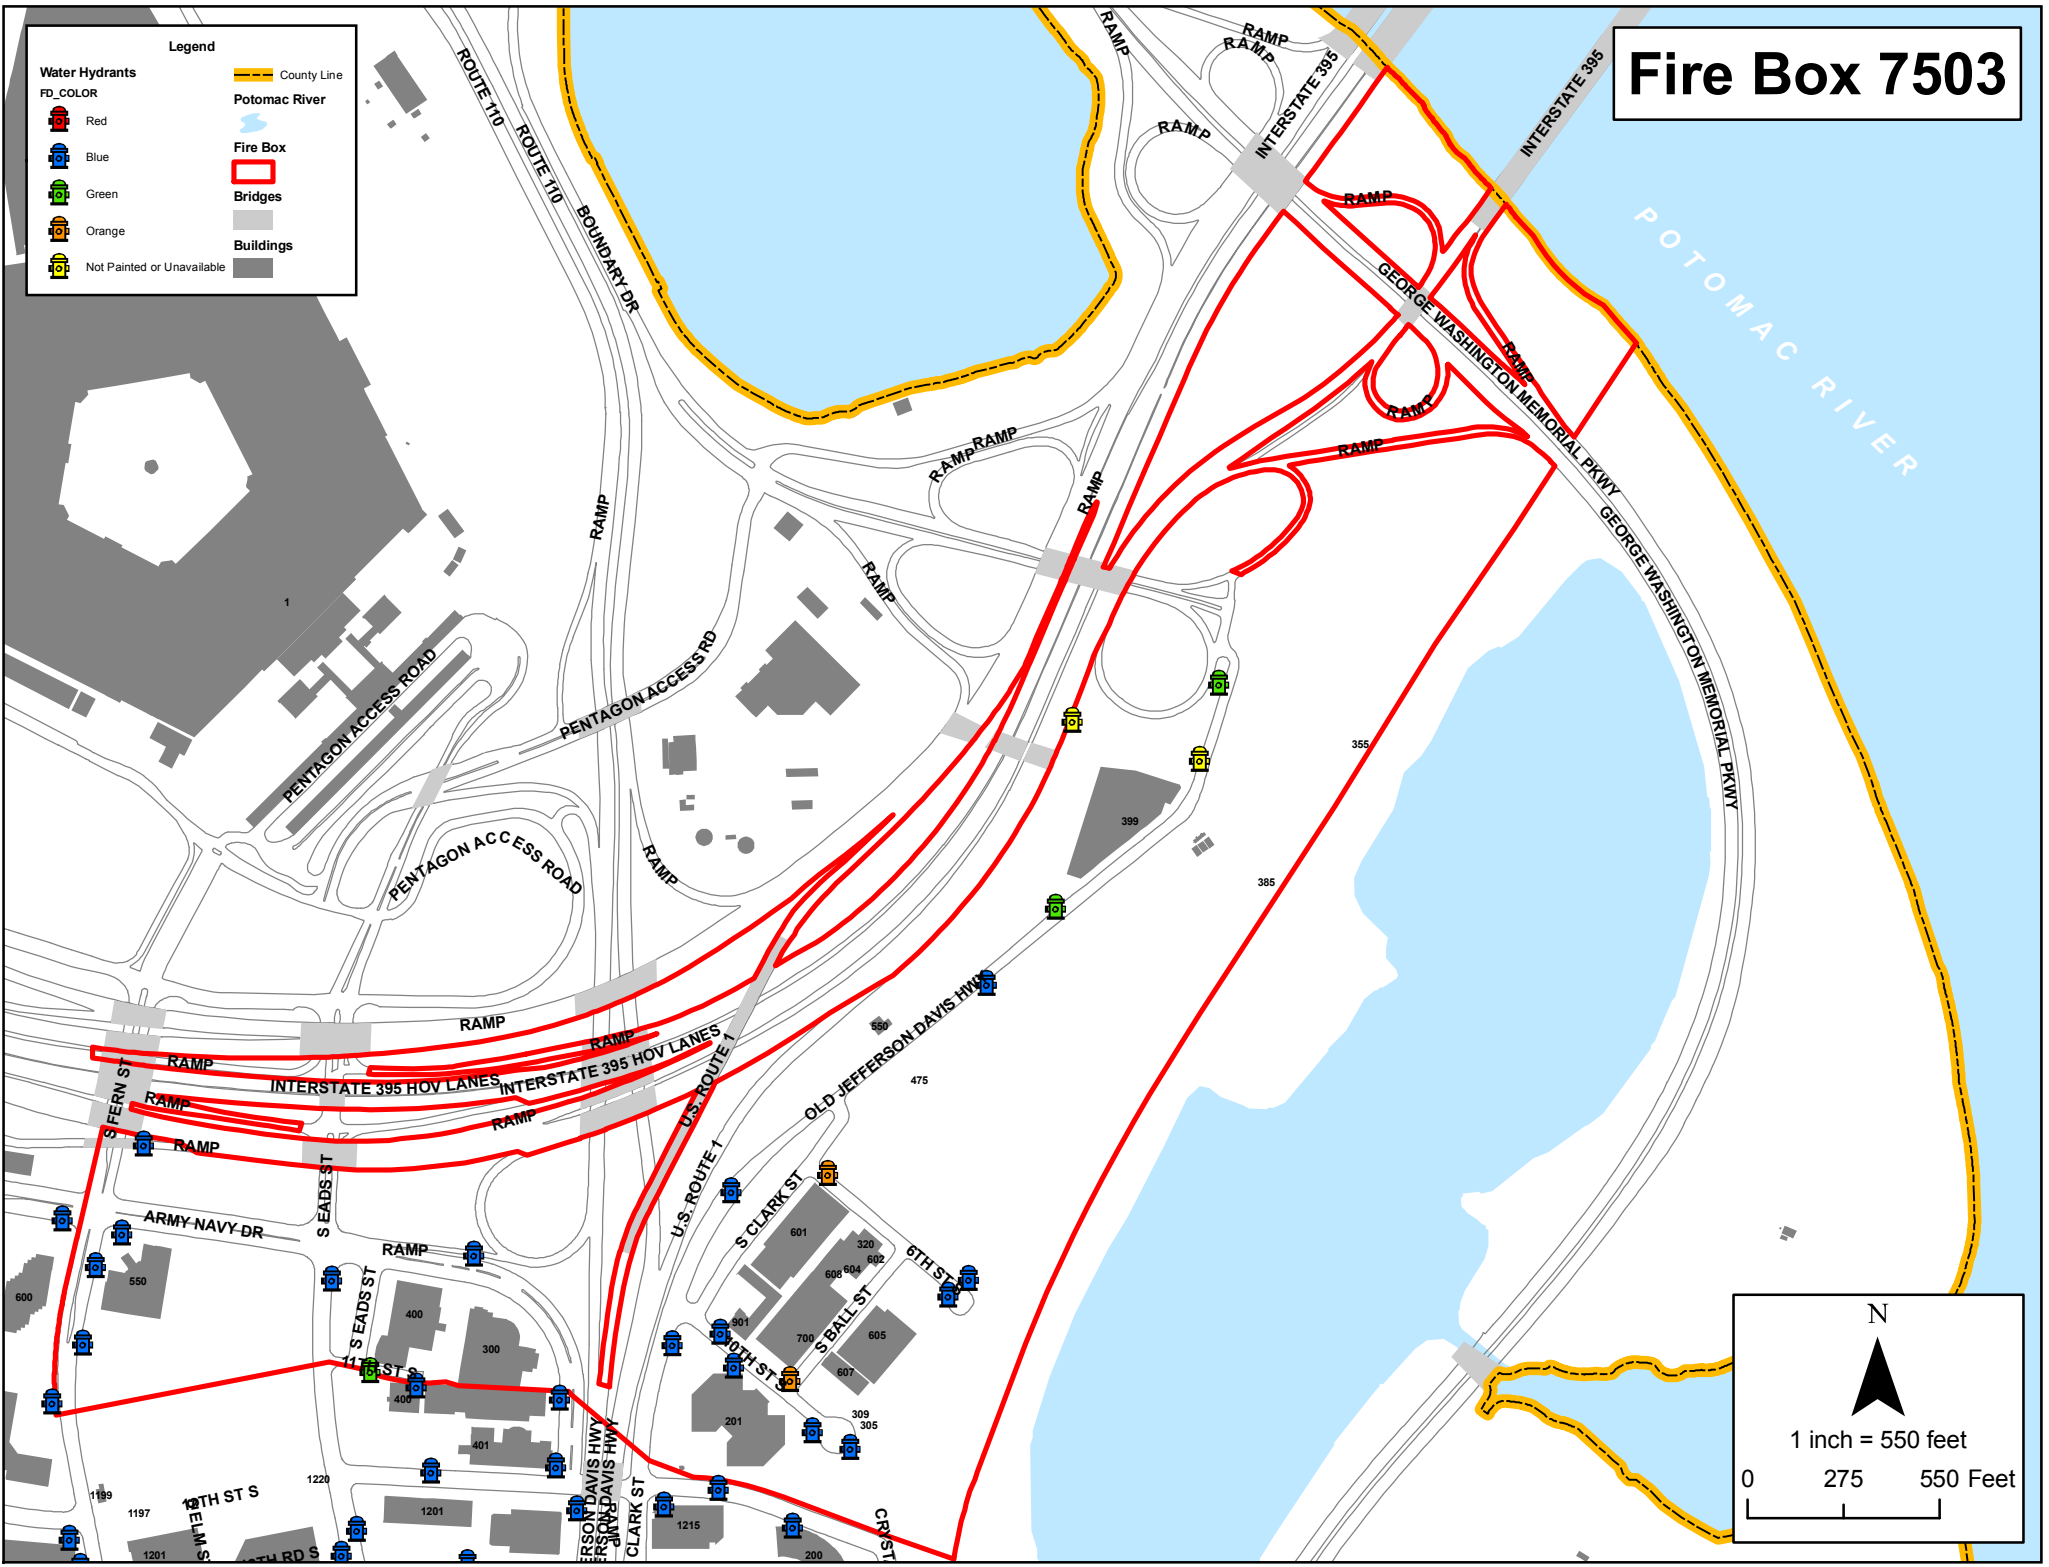

Fire Box 7503

Legend

Water Hydrants	County Line
FD_COLOR	Potomac River
Red	Fire Box
Blue	Bridges
Green	Buildings
Orange	Buildings
Not Painted or Unavailable	Buildings

N

1 inch = 550 feet

0 275 550 Feet