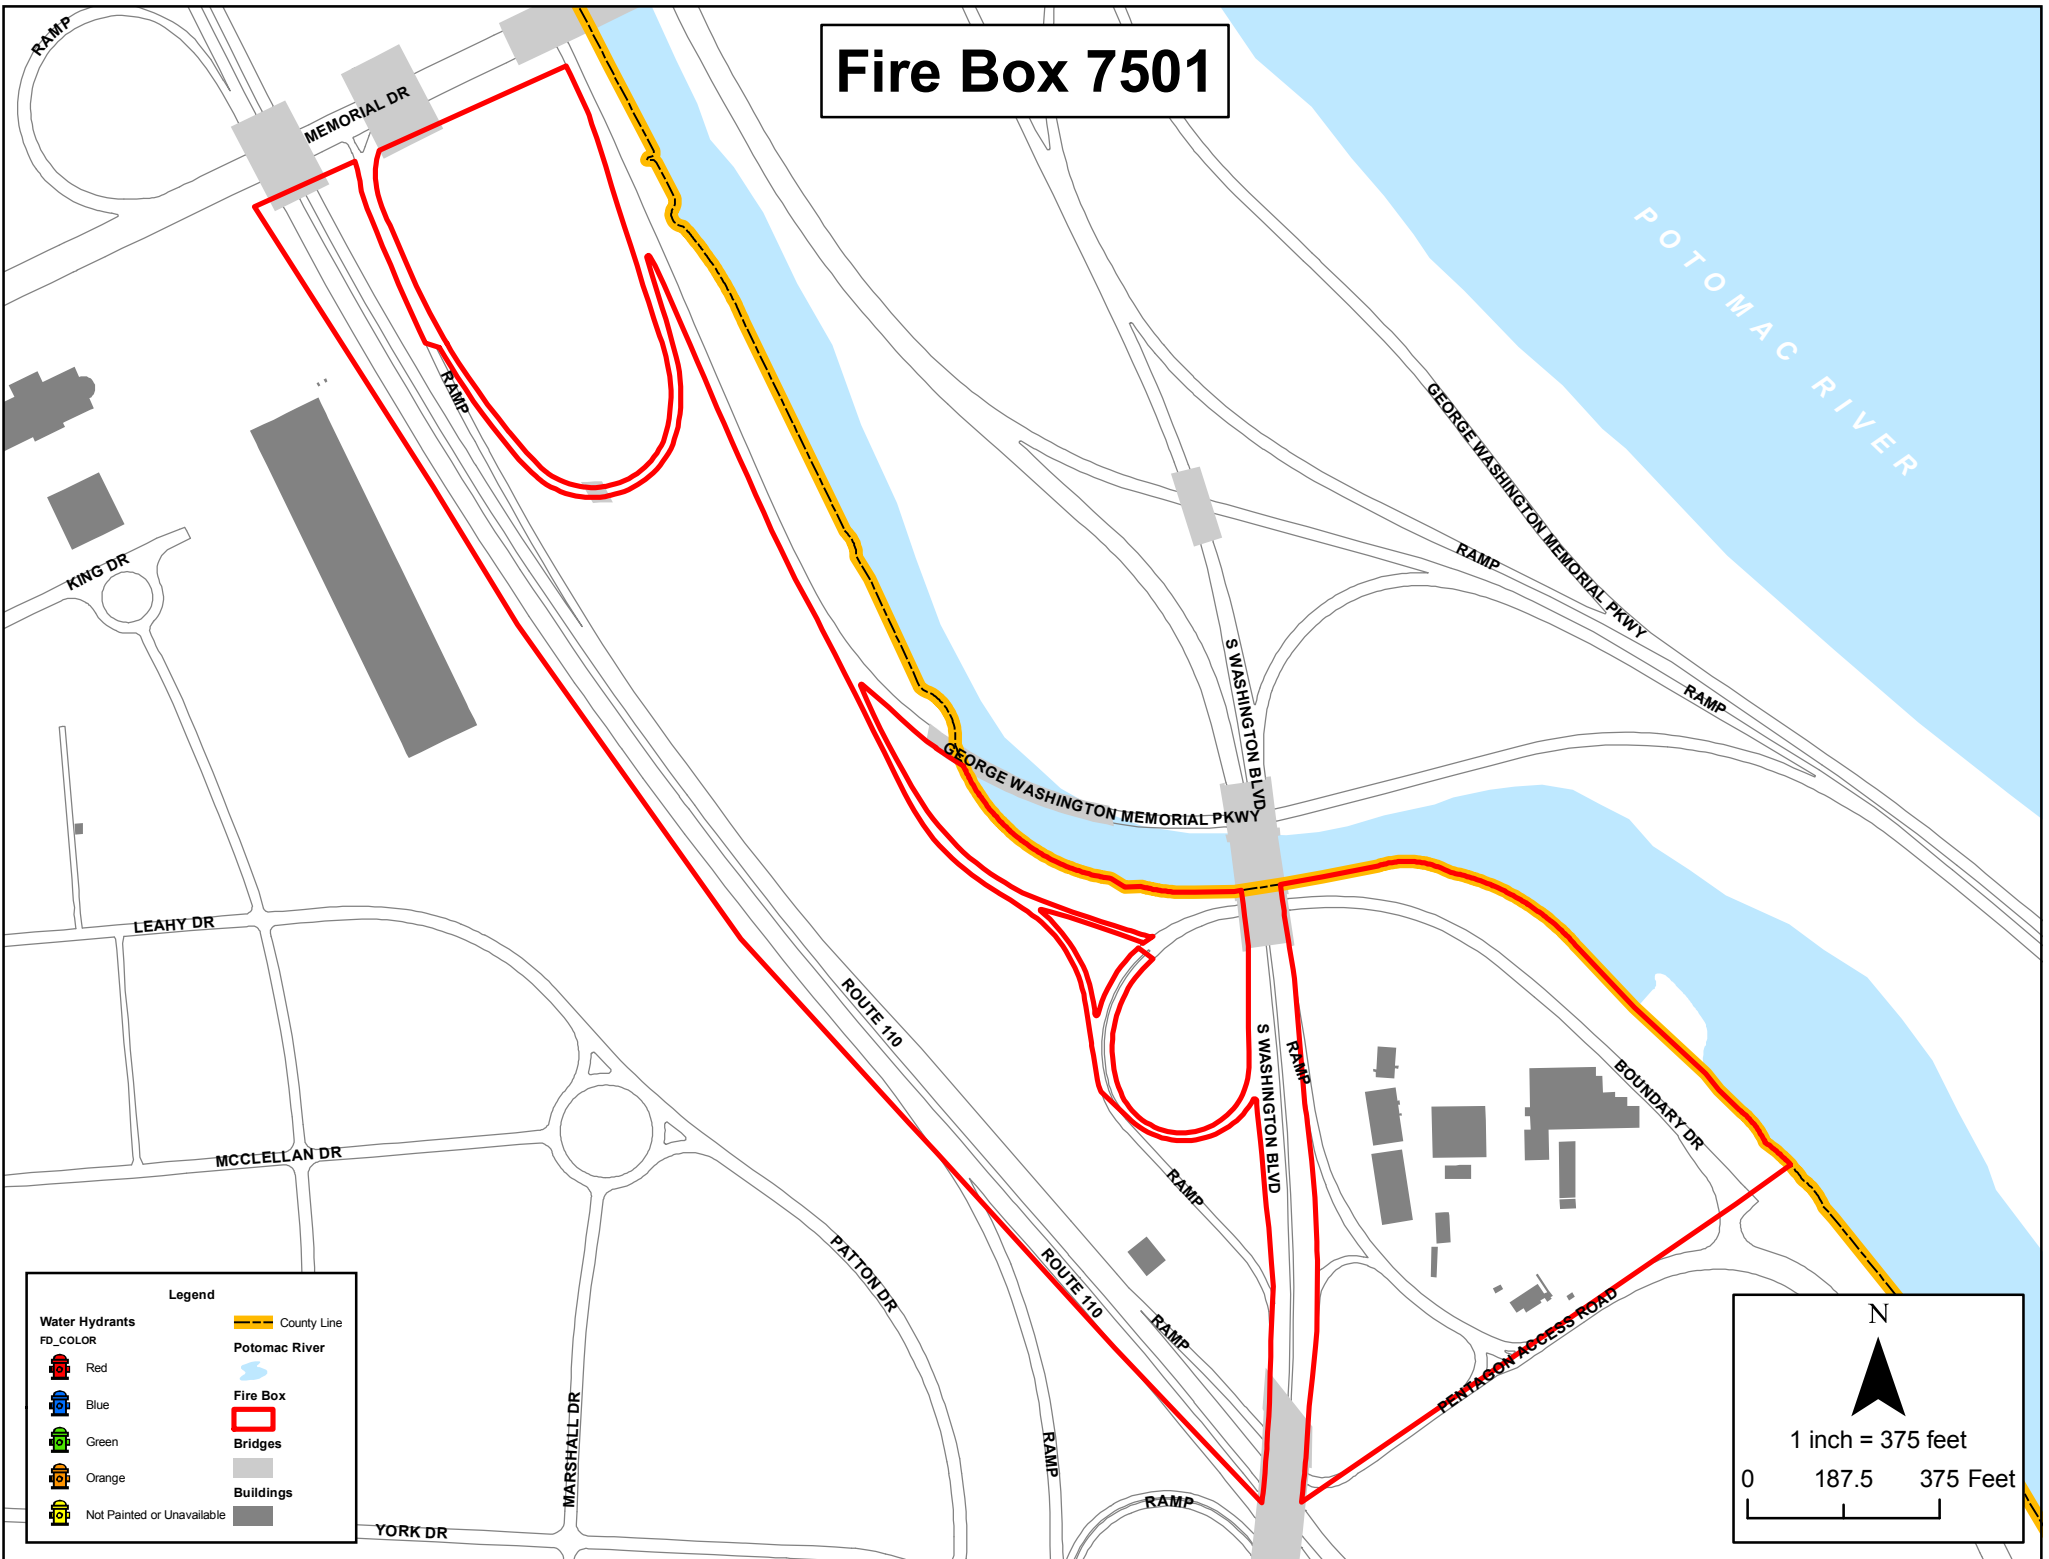

Fire Box 7501

Legend

Water Hydrants	County Line
Red	Potomac River
Blue	Fire Box
Green	Bridges
Orange	Buildings
Not Painted or Unavailable	Buildings

N

1 inch = 375 feet

0 187.5 375 Feet