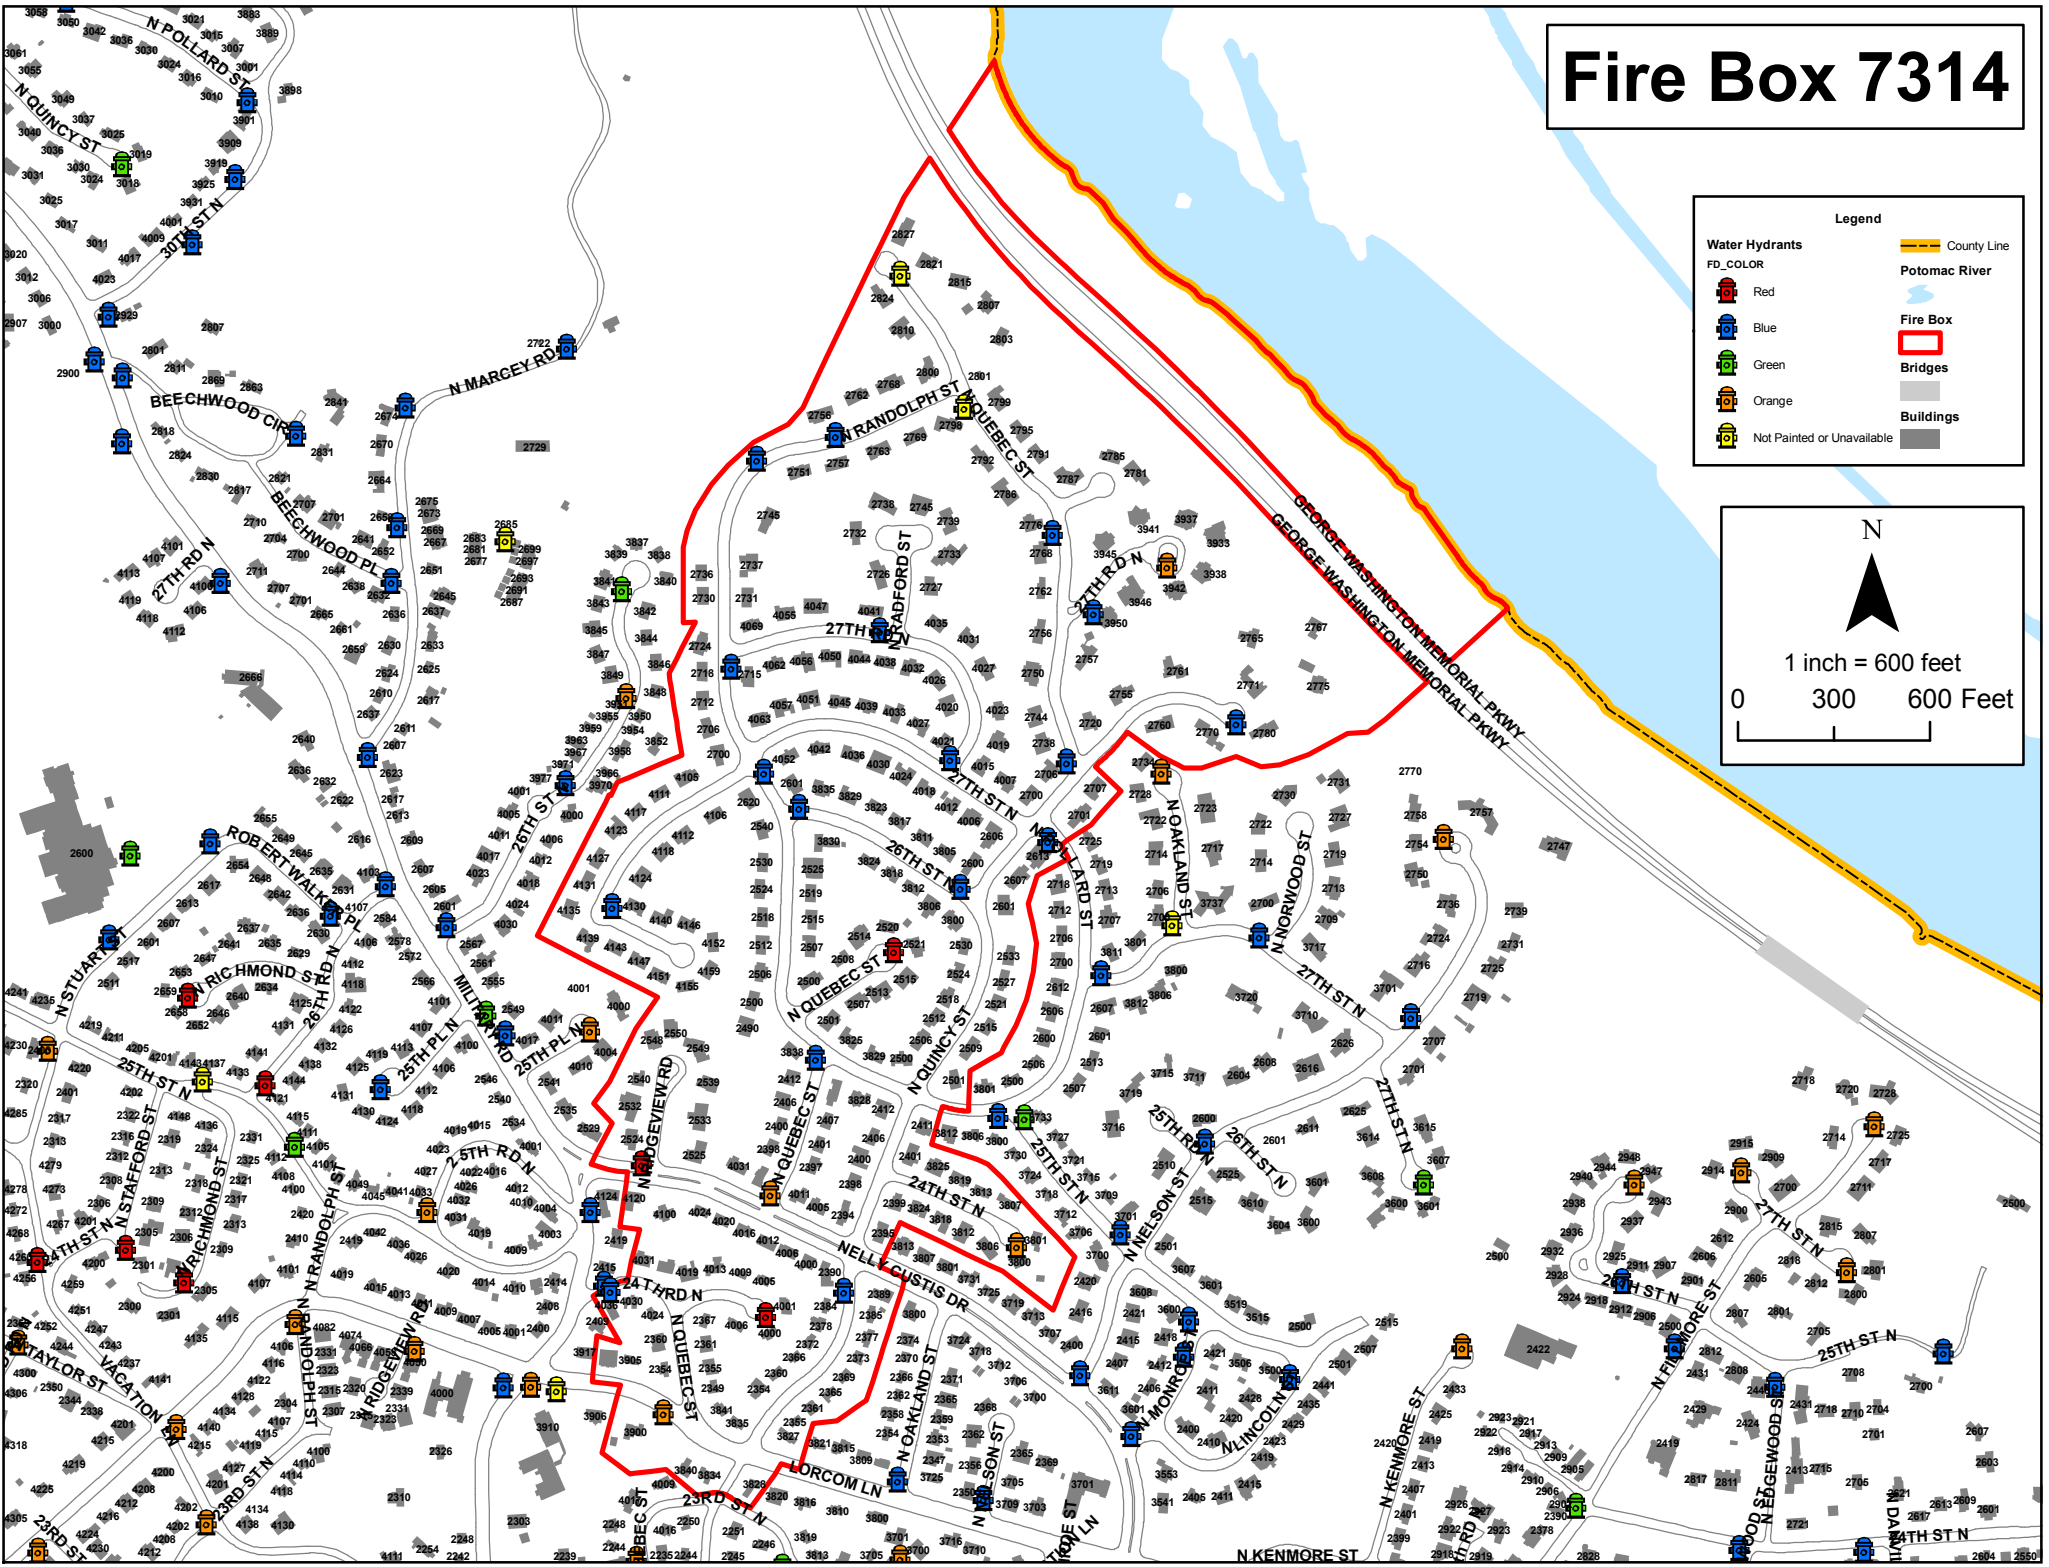

Fire Box 7314

Legend

Water Hydrants	County Line
FD_COLOR	Potomac River
Red	Fire Box
Blue	Bridges
Green	Buildings
Orange	
Not Painted or Unavailable	

Scale and Orientation

N

1 inch = 600 feet

0 300 600 Feet