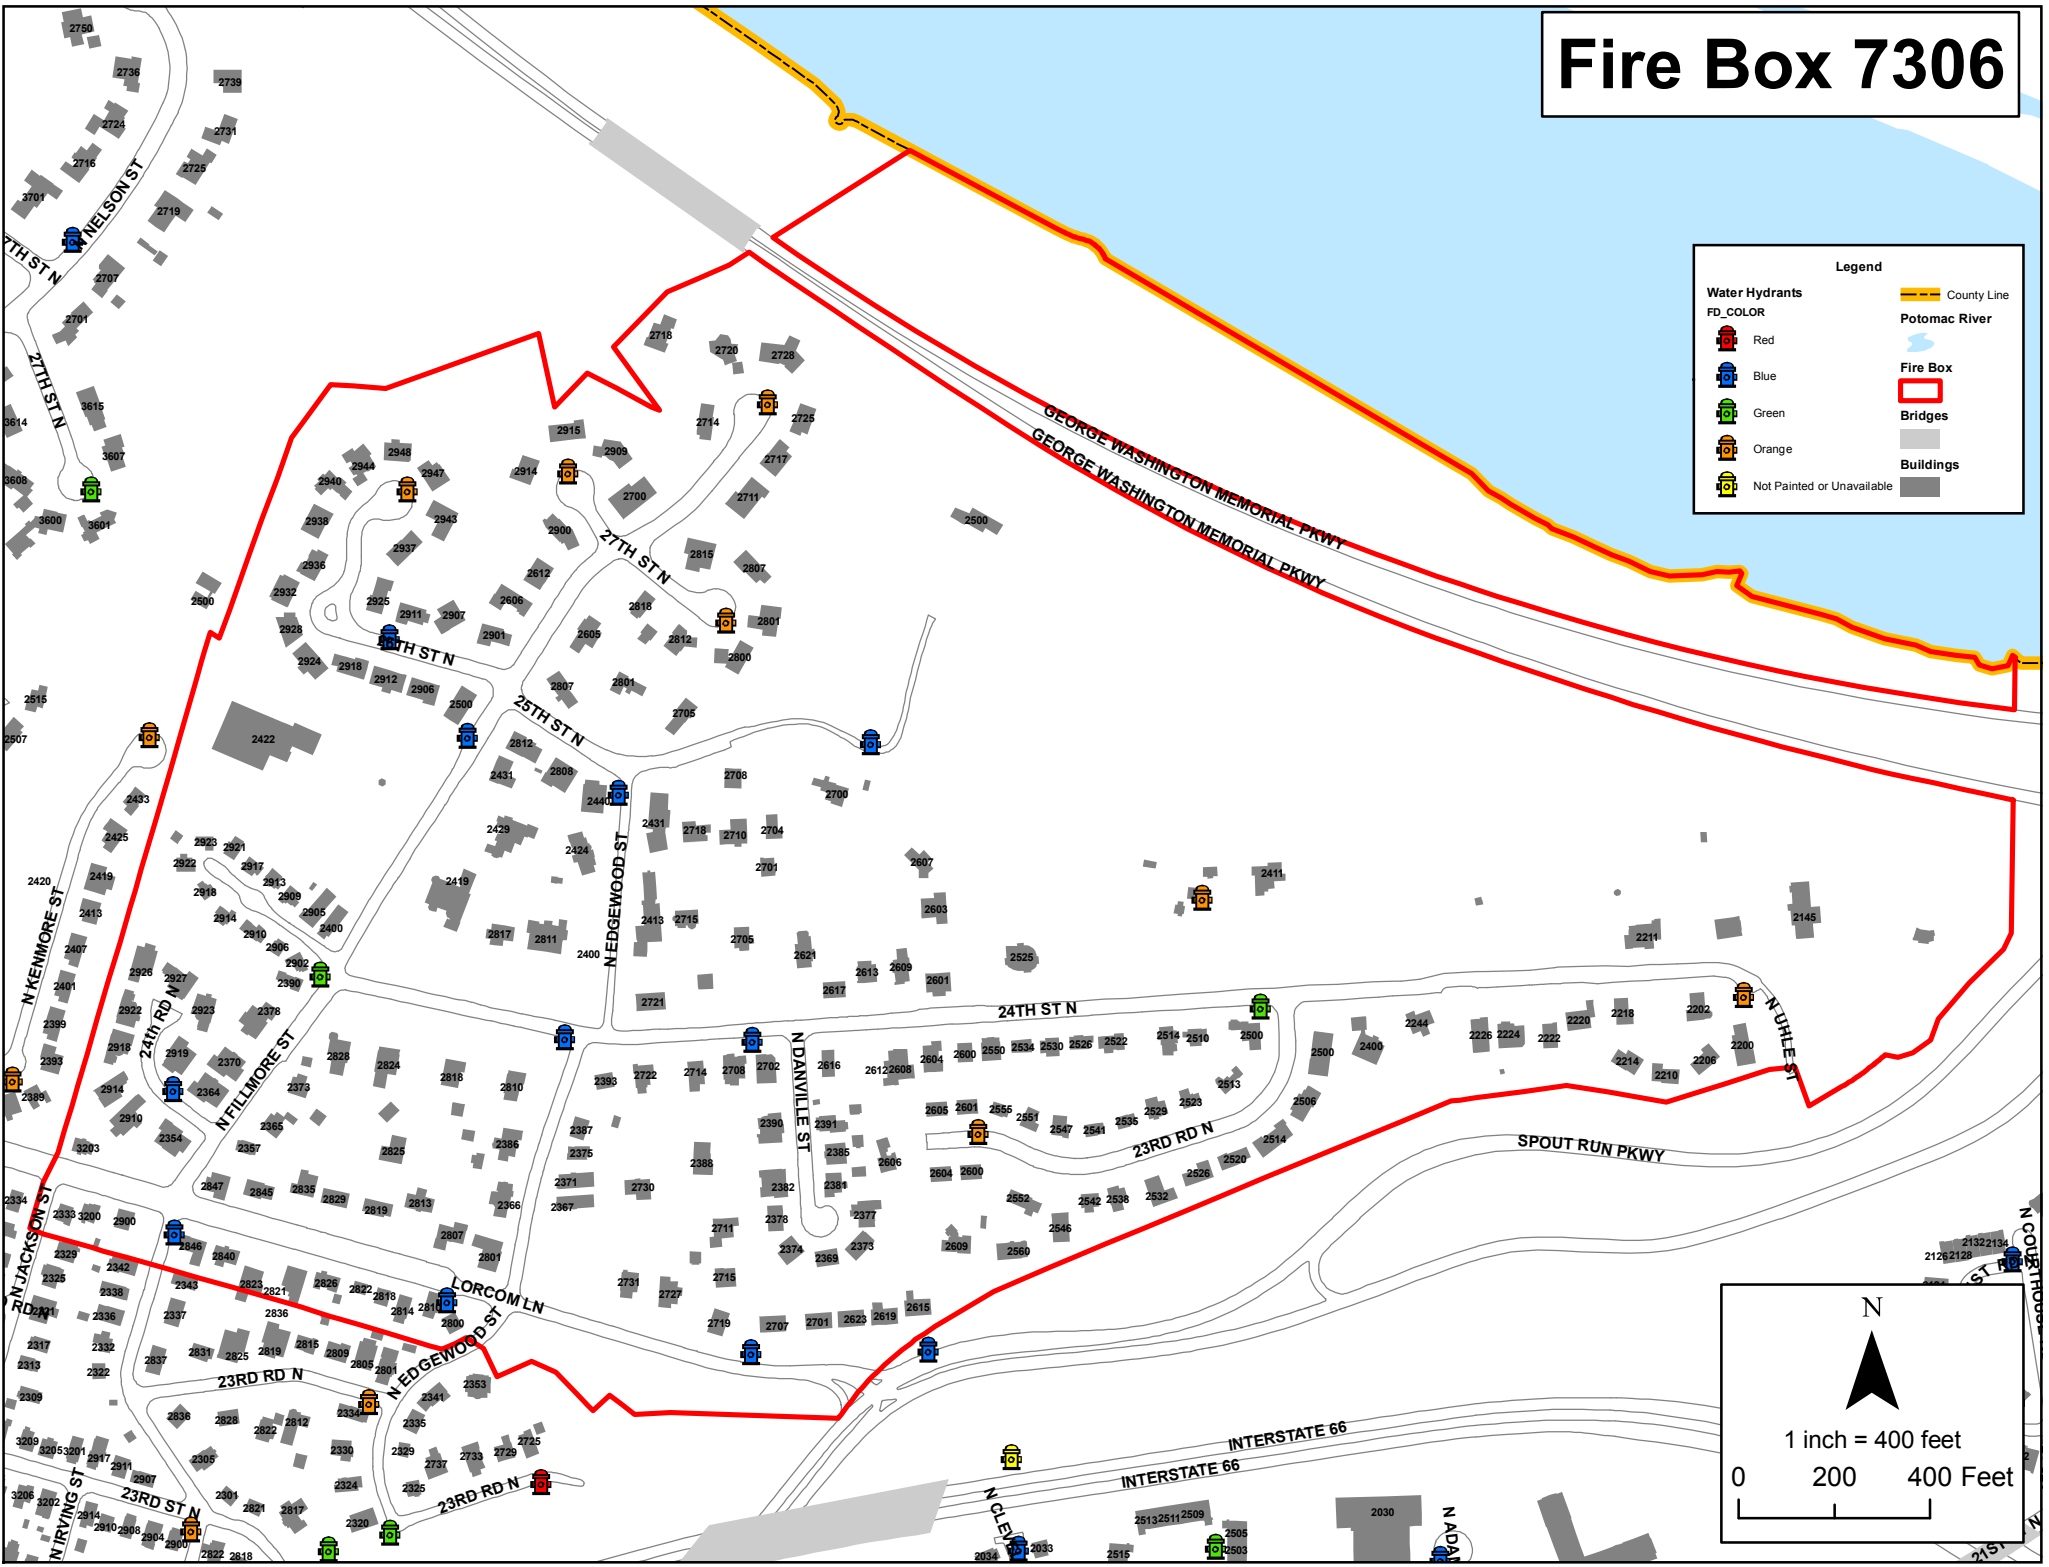

# Fire Box 7306

**Legend**

<b>Water Hydrants</b>	County Line
<b>FD_COLOR</b>	Potomac River
Red	Fire Box
Blue	Bridges
Green	Buildings
Orange	
Not Painted or Unavailable	

**Scale and Orientation**

N

1 inch = 400 feet

0 200 400 Feet