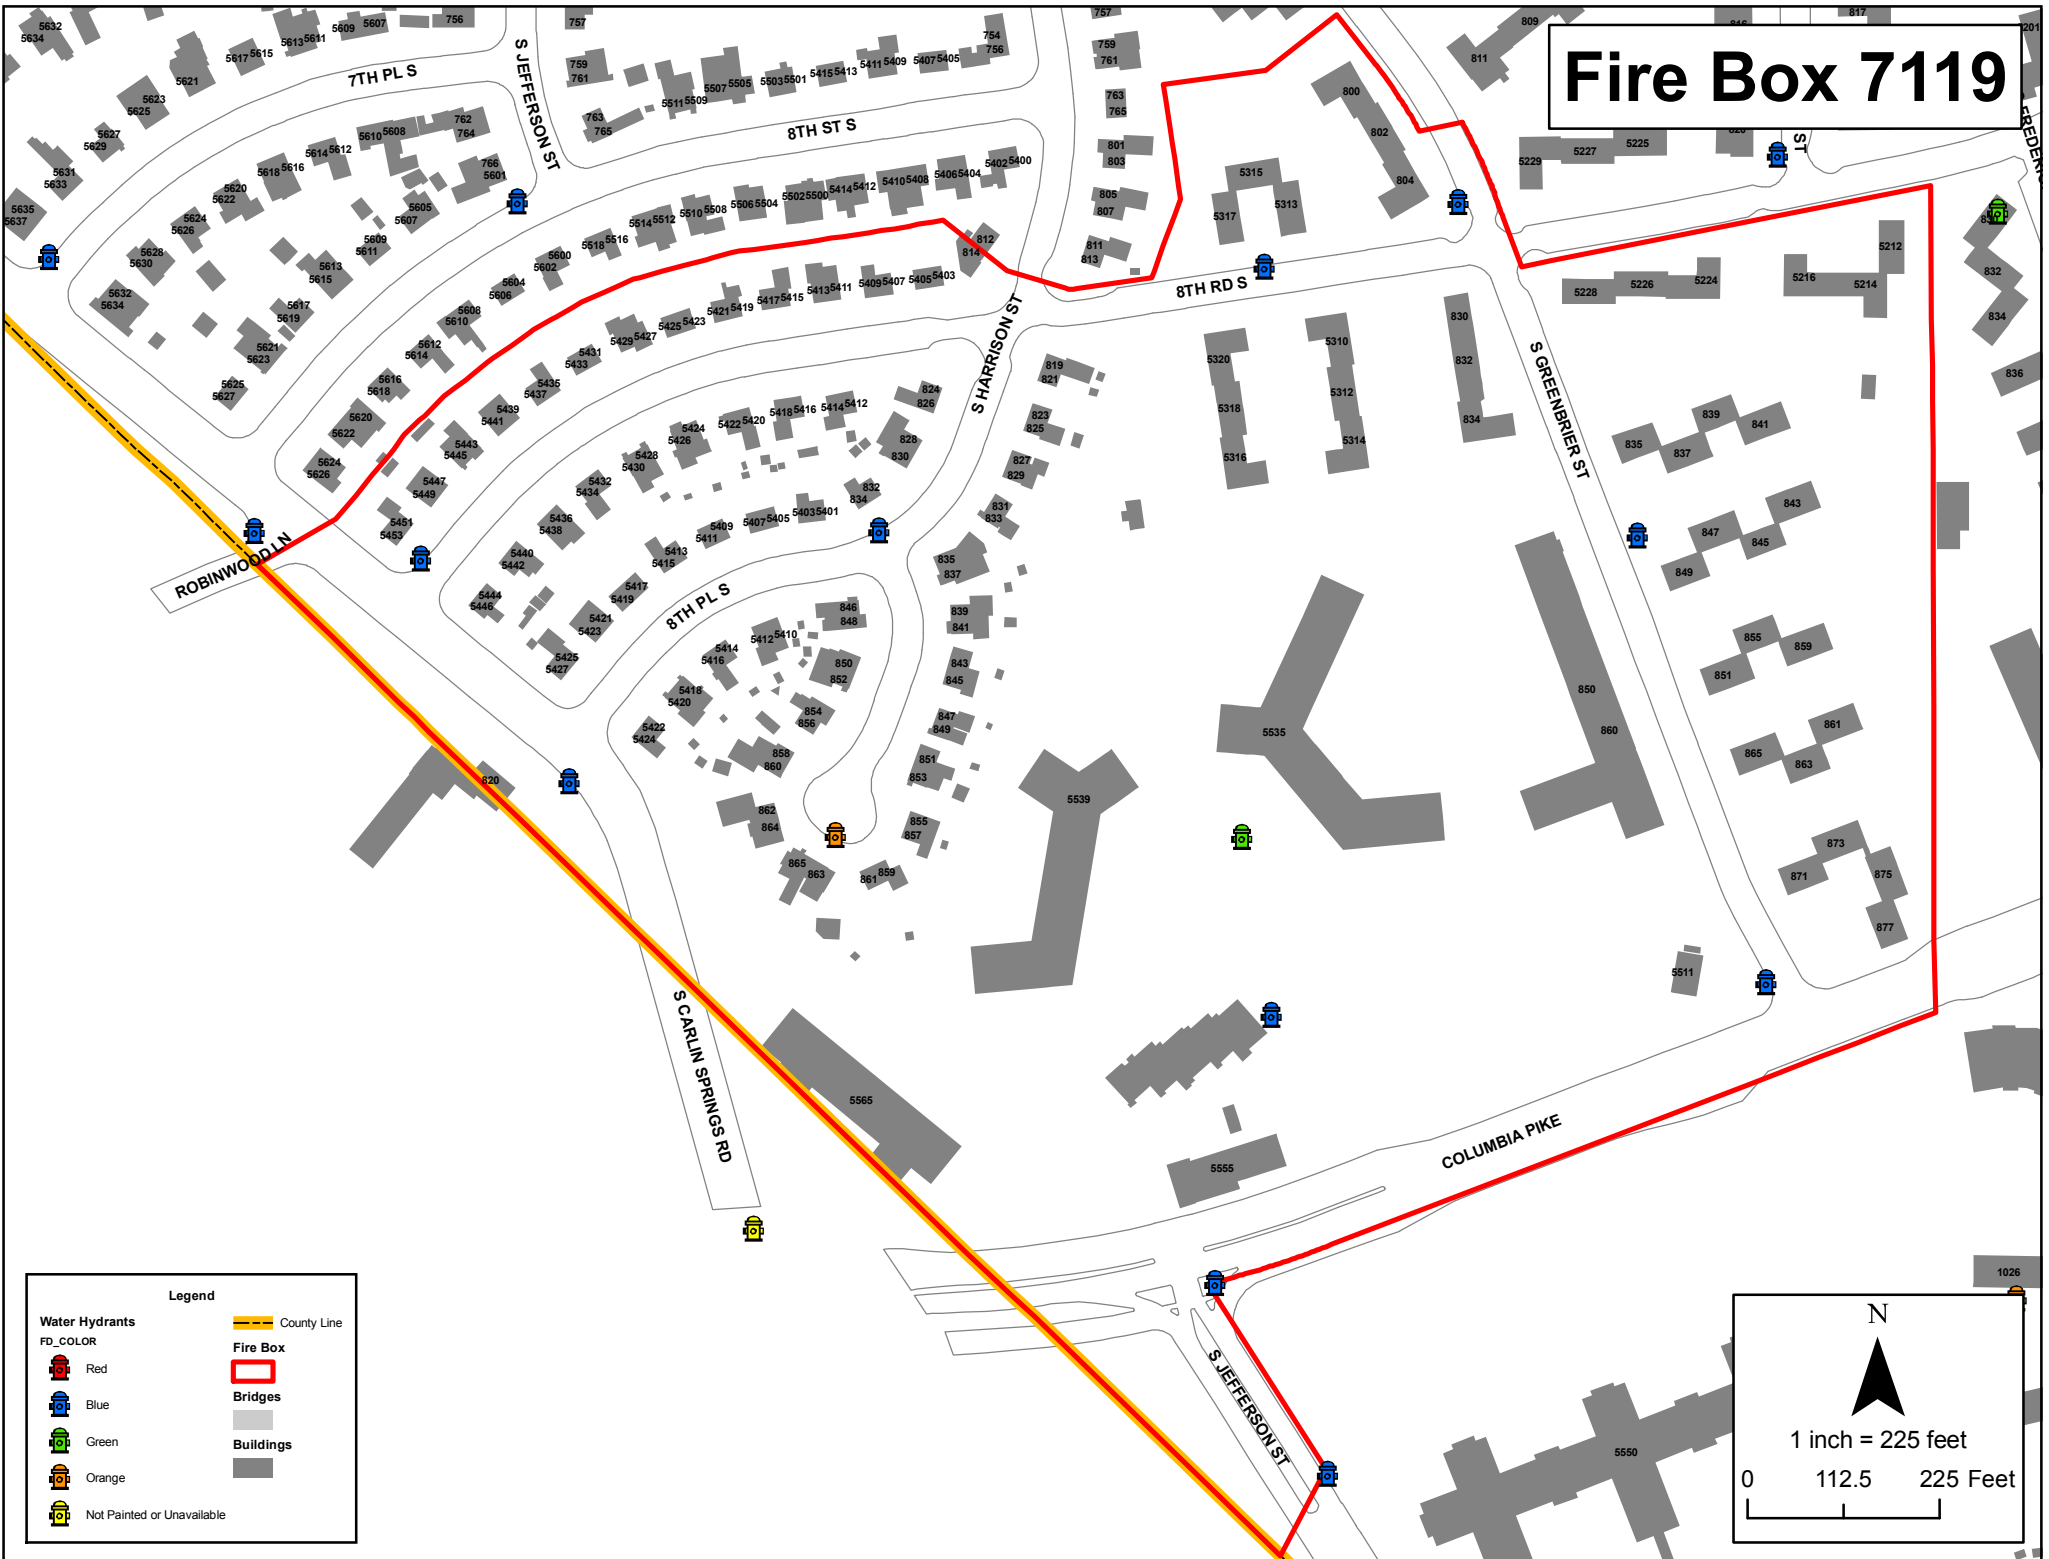

# Fire Box 7119

**Legend**

Red	County Line
Blue	Fire Box
Green	Bridges
Orange	Buildings
Not Painted or Unavailable	

N

1 inch = 225 feet

0 112.5 225 Feet