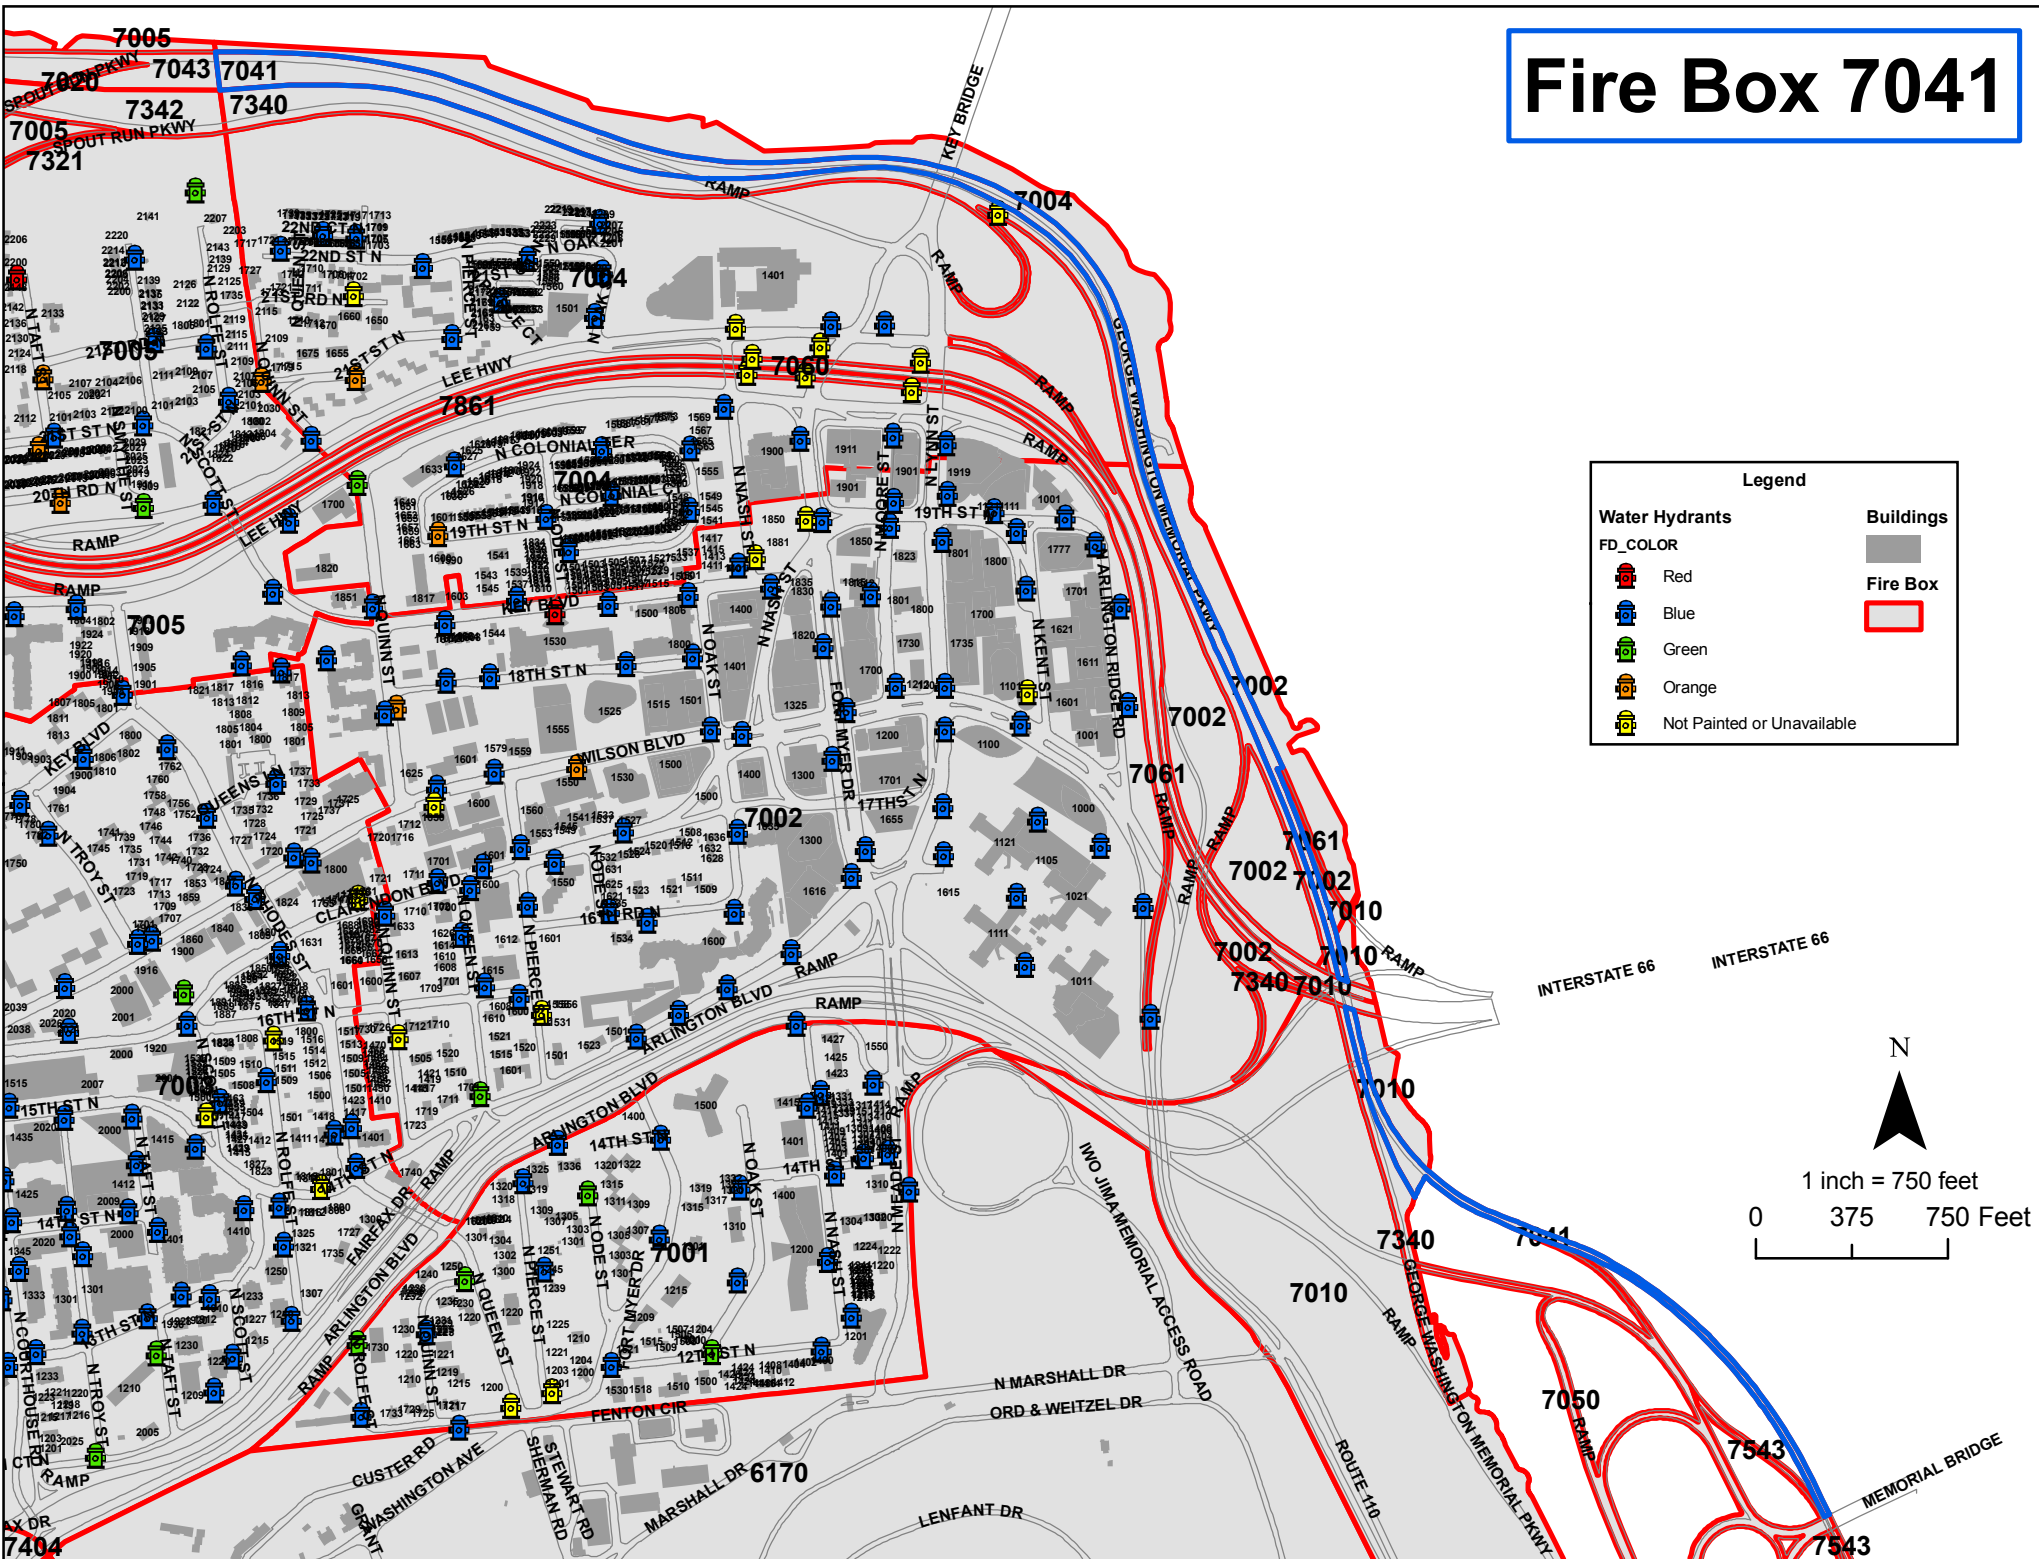

Fire Box 7041

Legend

Water Hydrants		Buildings	
FD_COLOR			
Red		Buildings	
Blue		Fire Box	
Green			
Orange			
Not Painted or Unavailable			