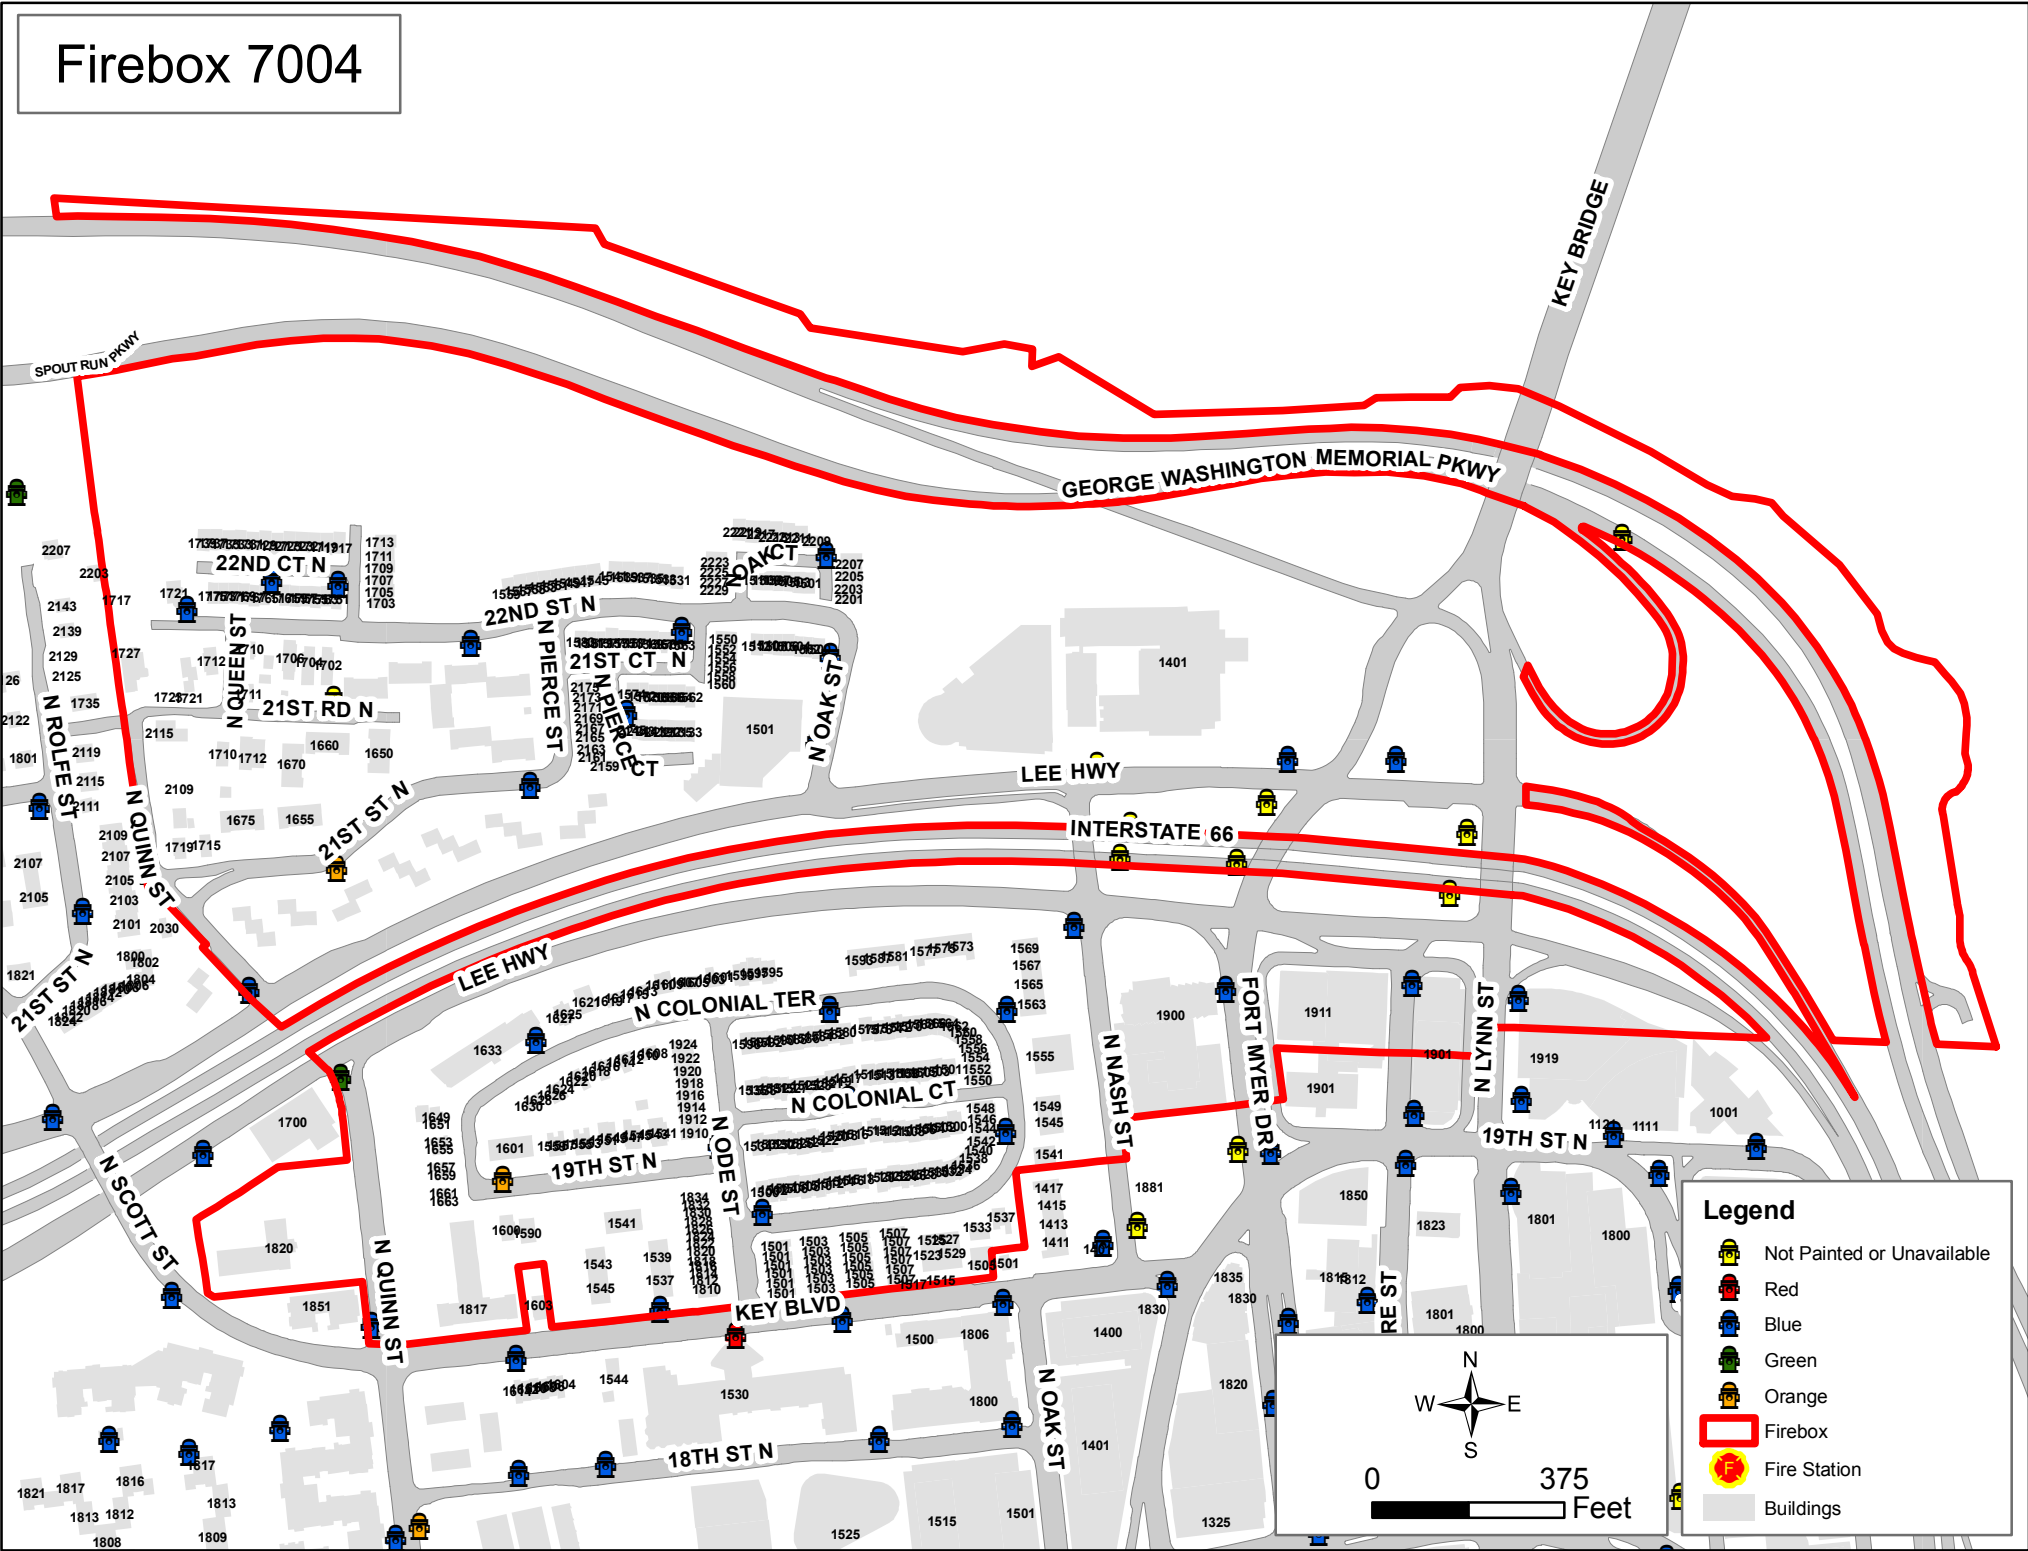

Firebox 7004

Legend

- Not Painted or Unavailable
- Red
- Blue
- Green
- Orange
- Firebox
- Fire Station
- Buildings