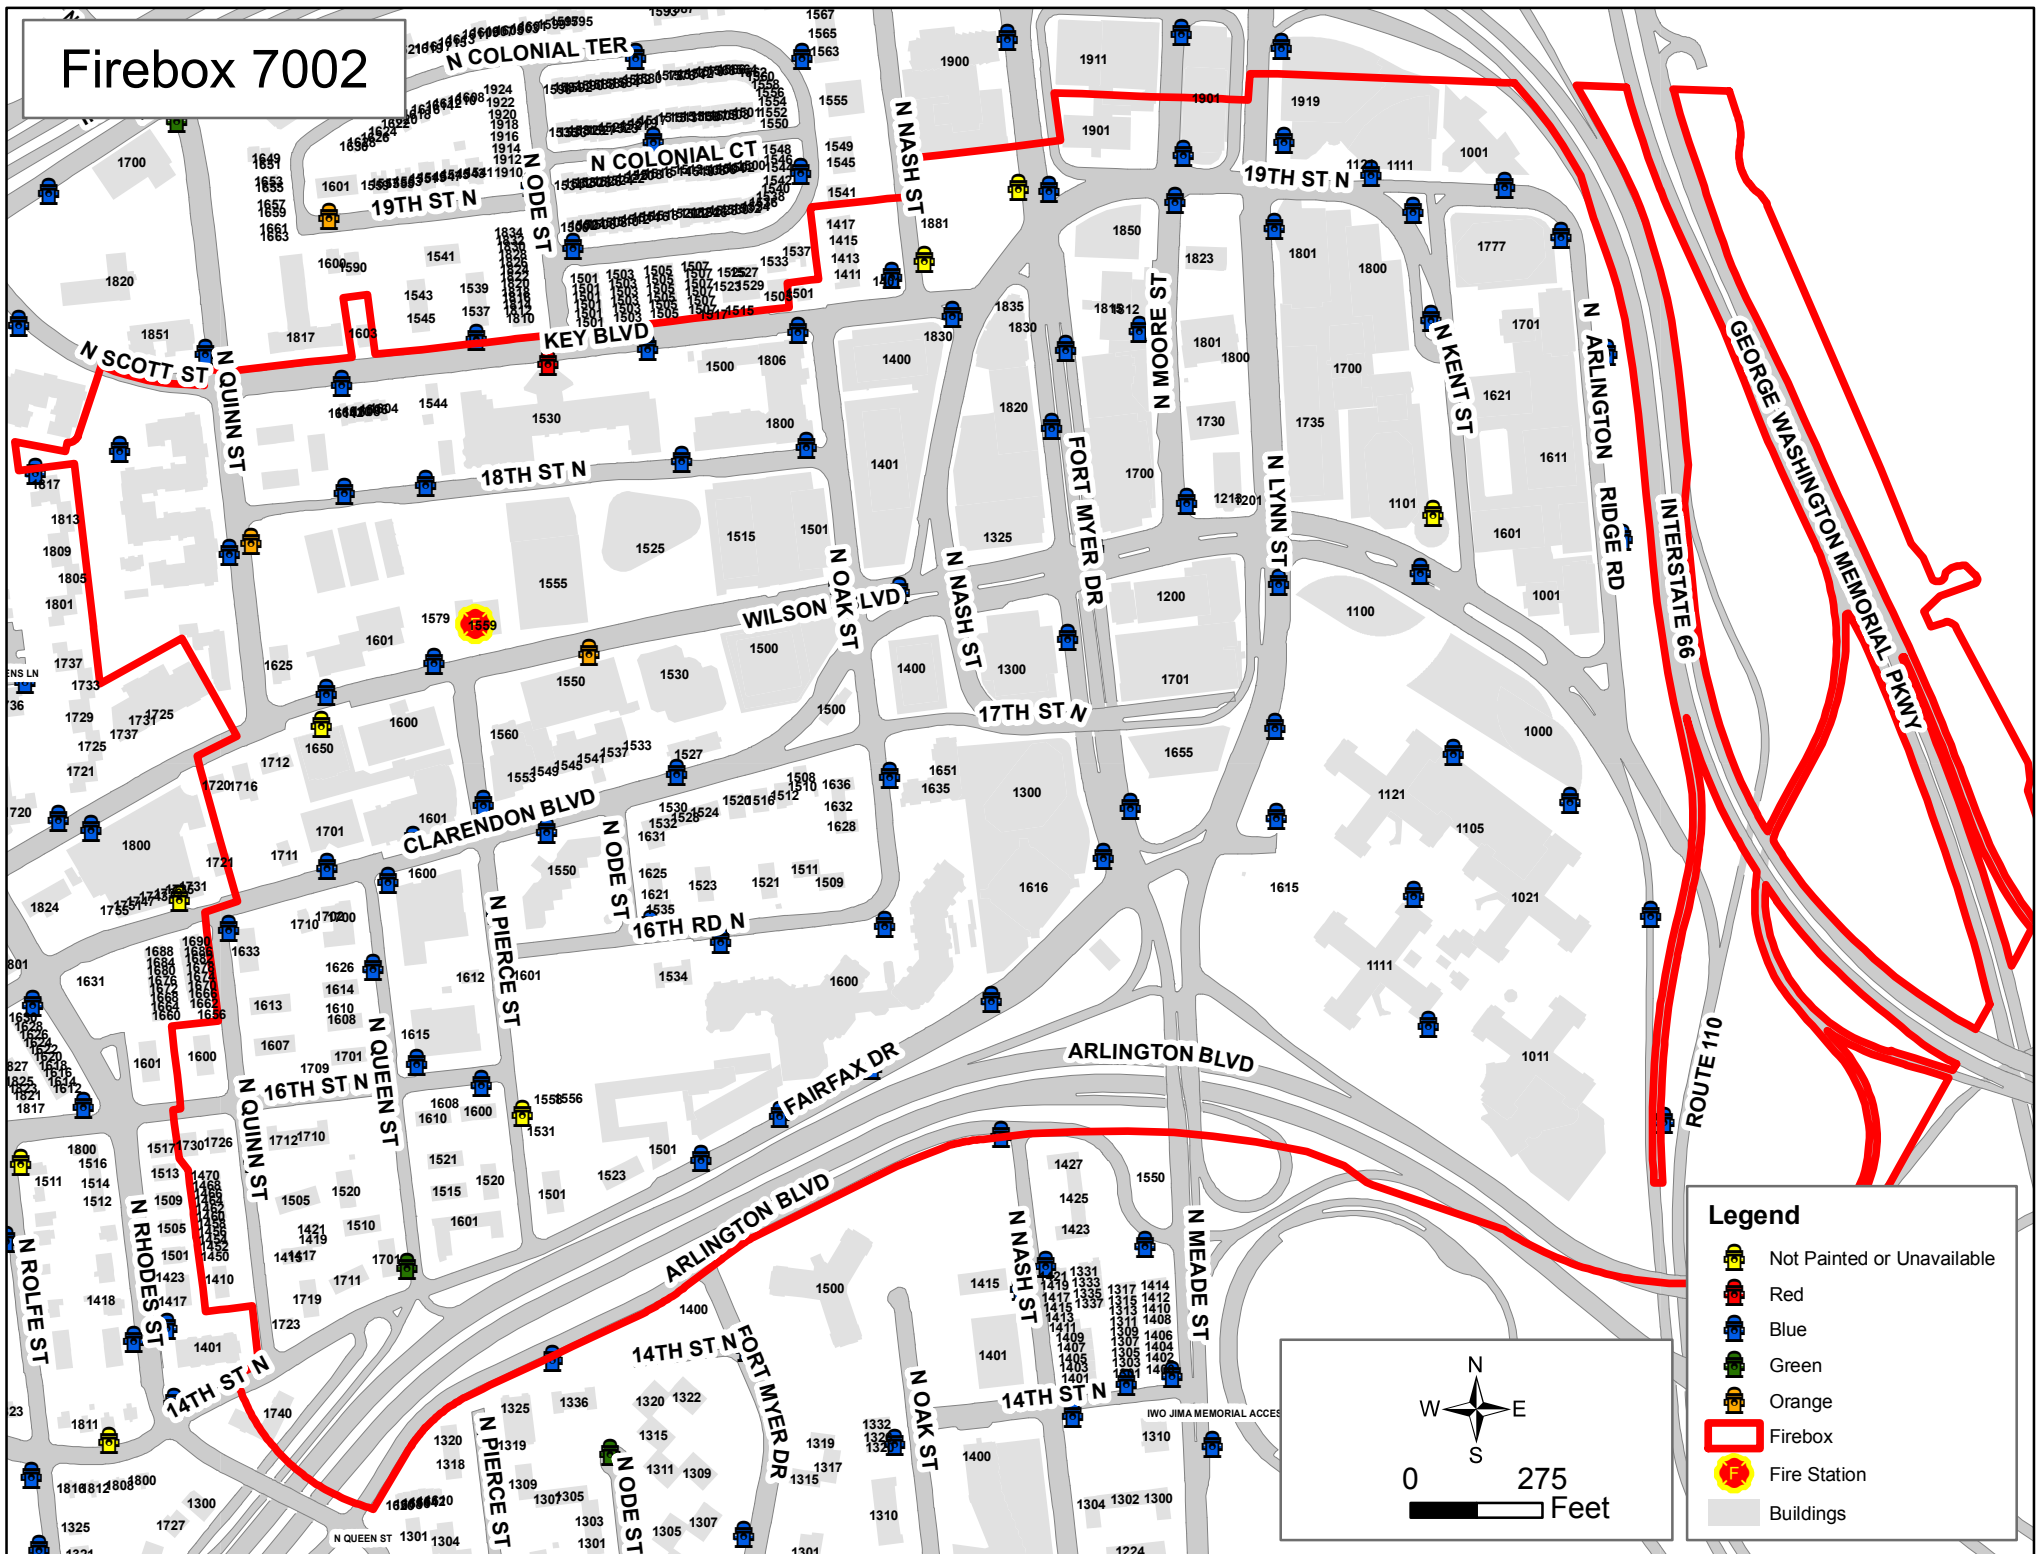

# Firebox 7002

**Legend**

- Not Painted or Unavailable
- Red
- Blue
- Green
- Orange
- Firebox
- Fire Station
- Buildings

0 275 Feet