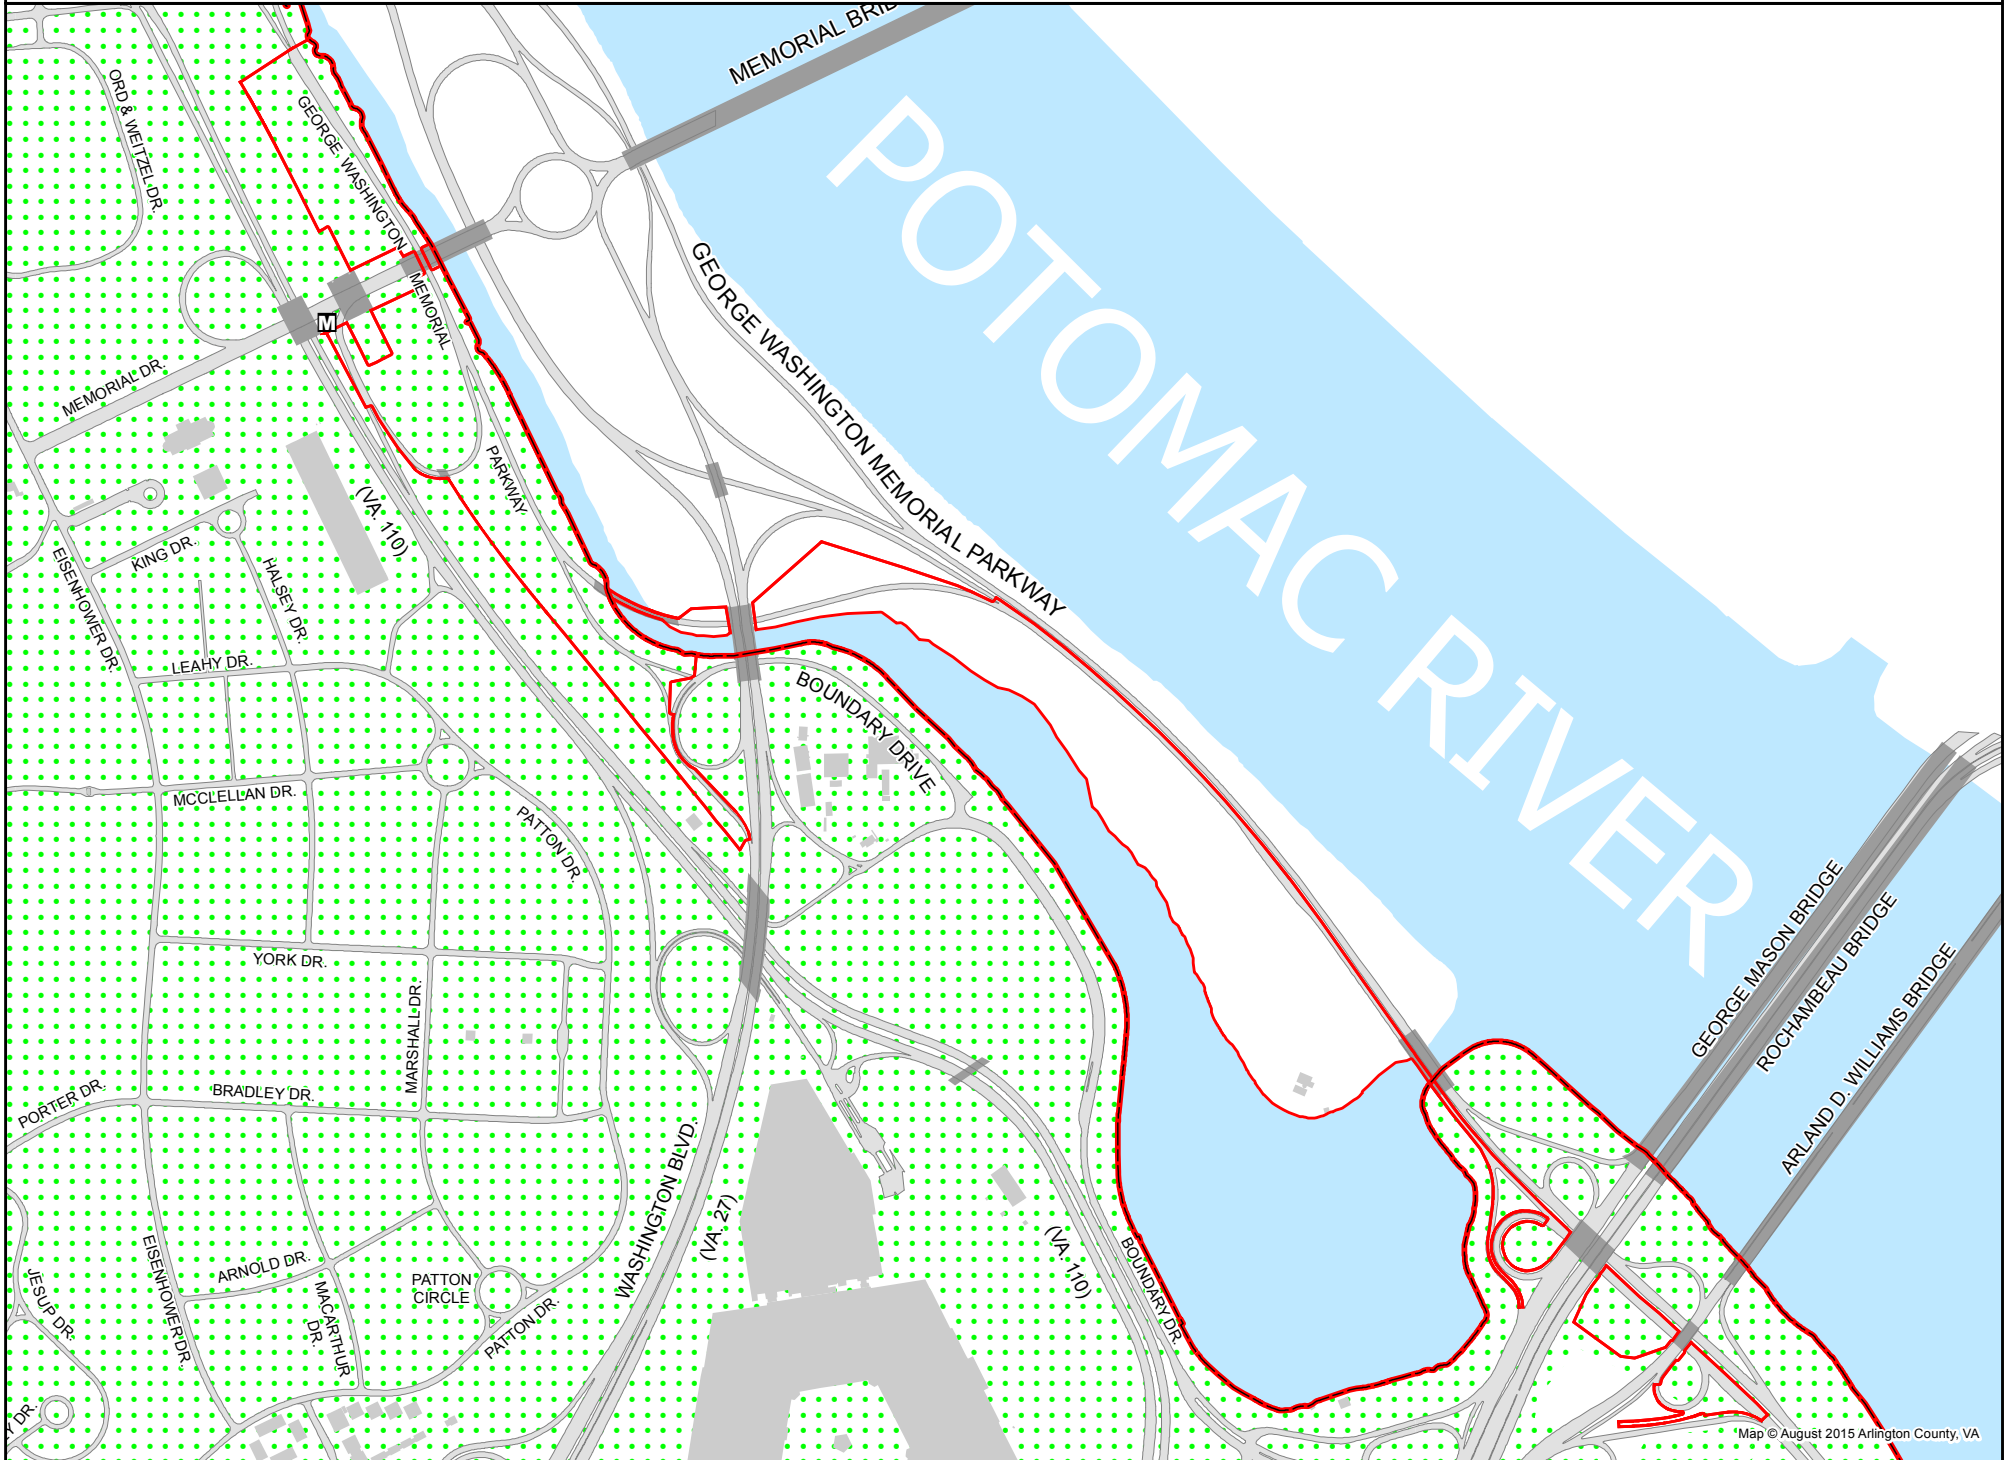

FIREBOX # 11044 ~ STATION 10 FIRSTDUE

Map © August 2015 Arlington County, VA