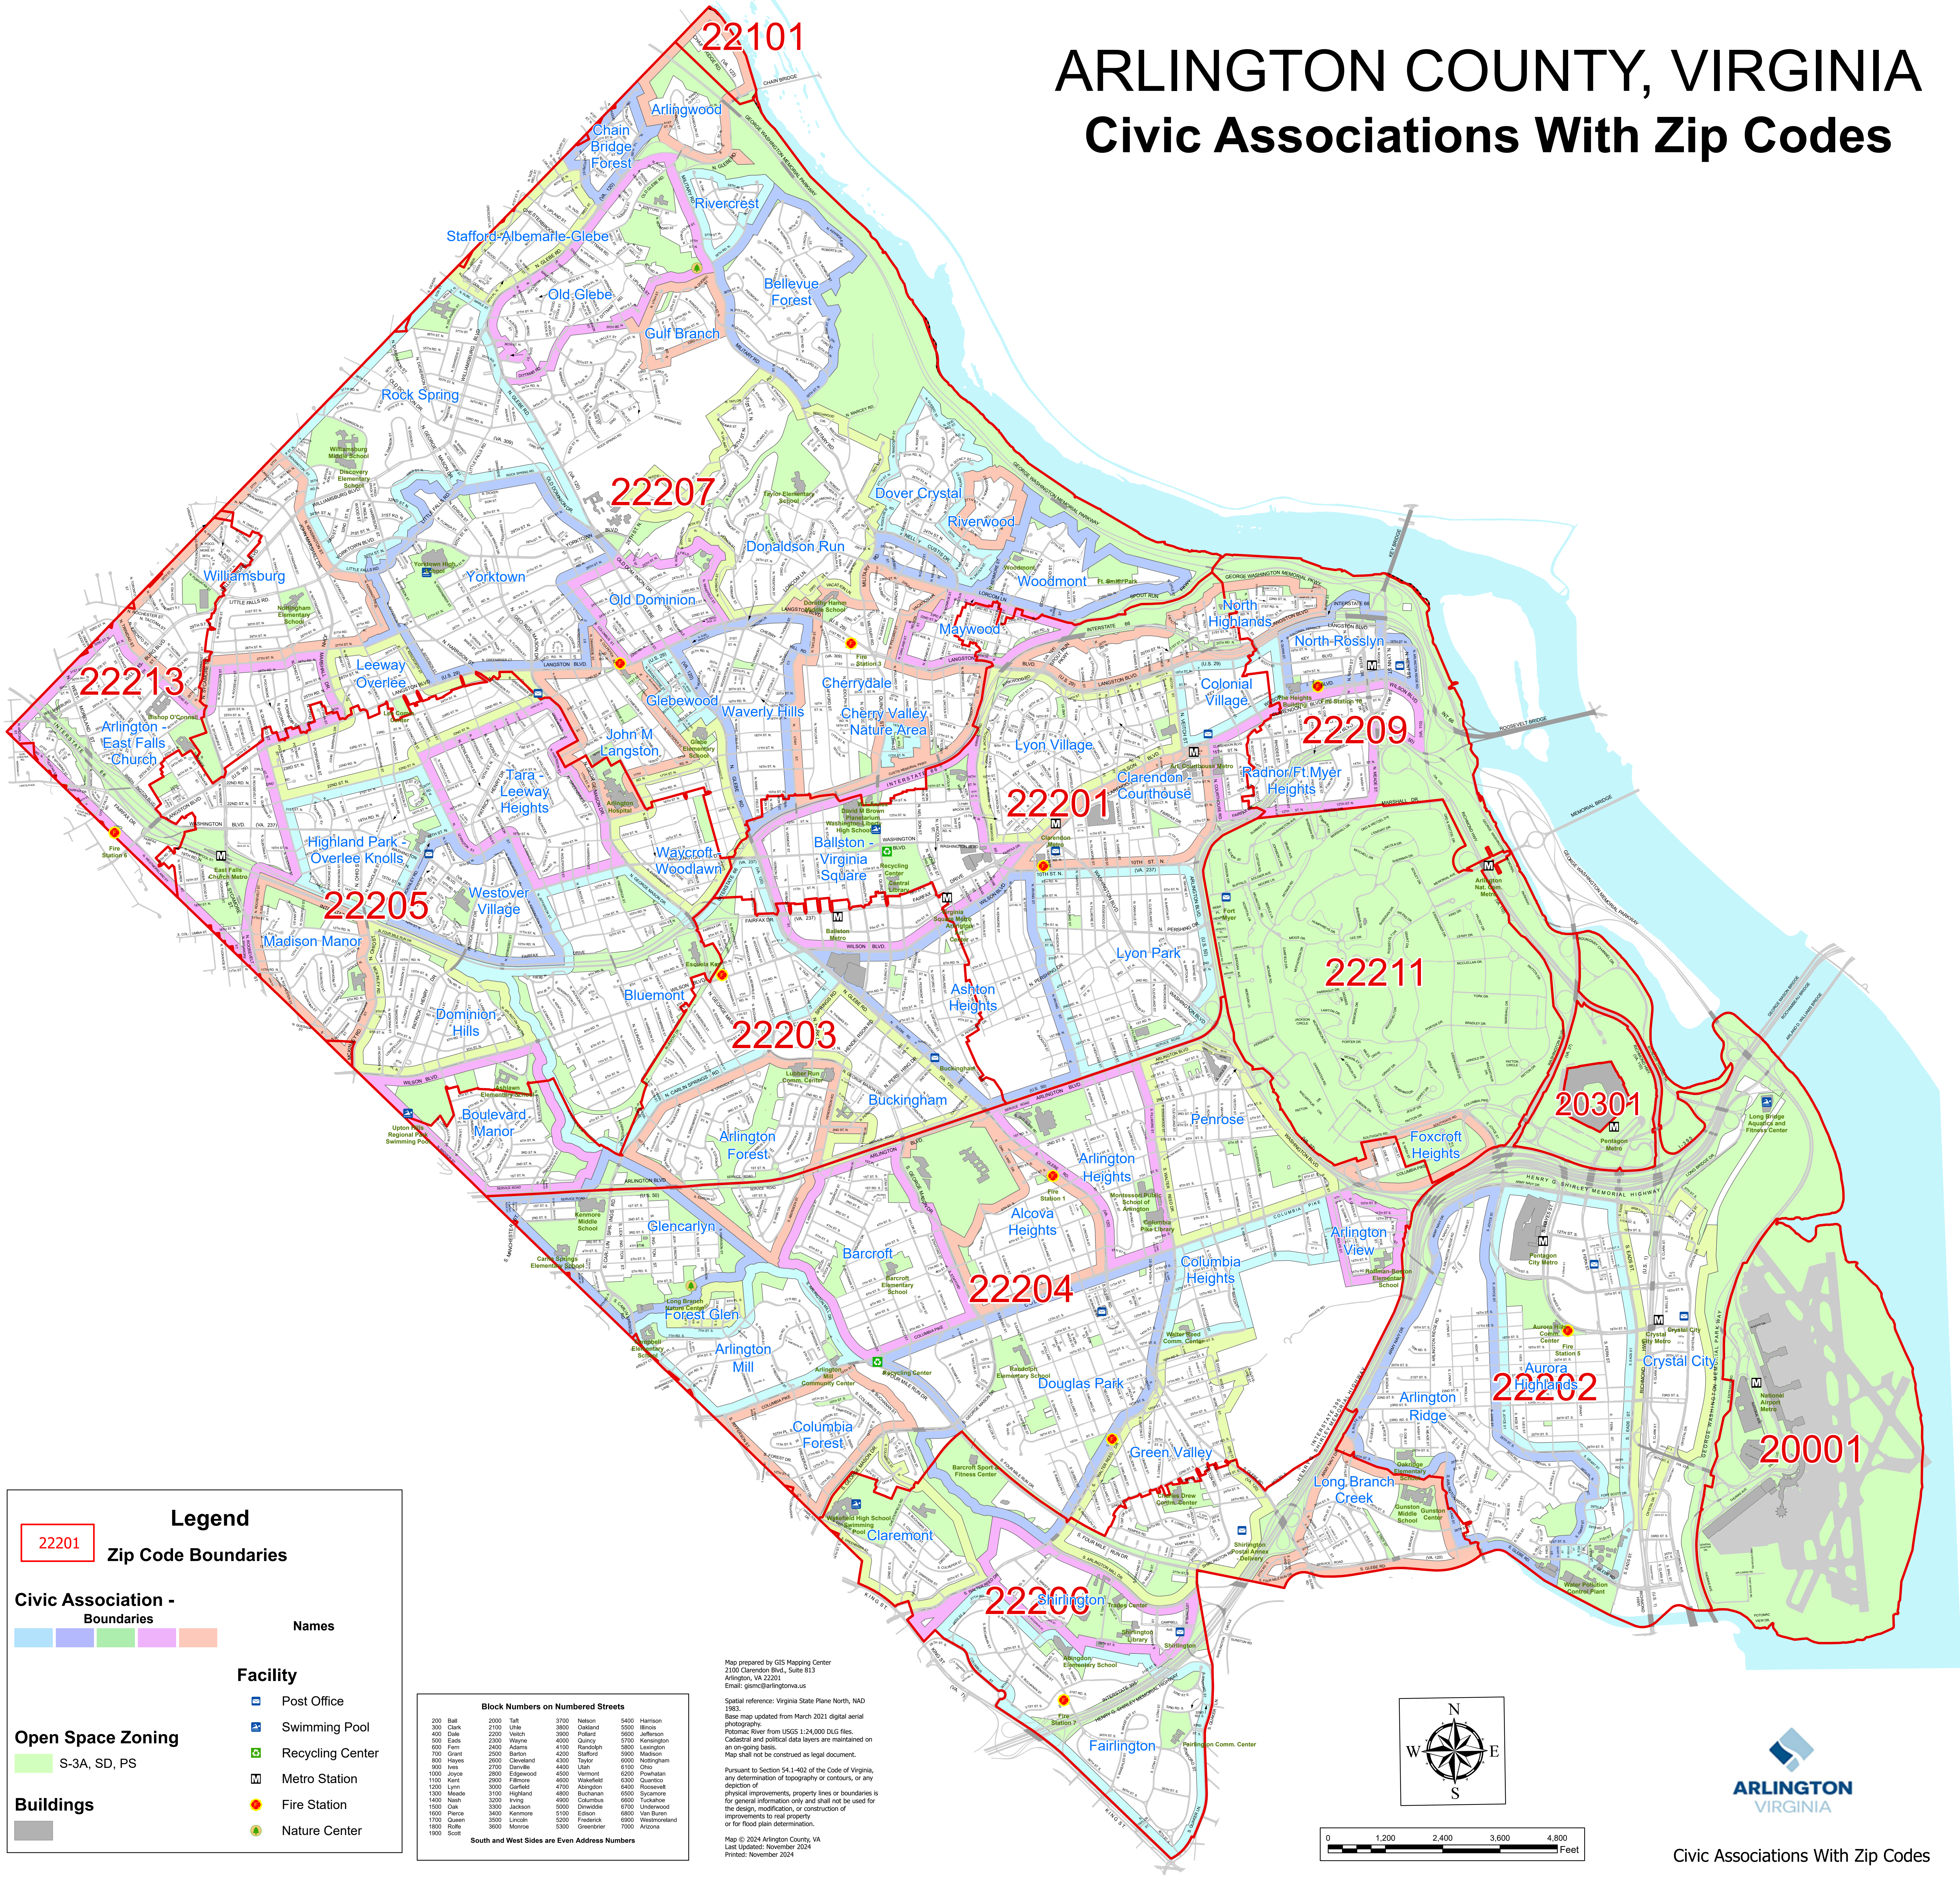

ARLINGTON COUNTY, VIRGINIA

Civic Associations With Zip Codes

Legend
22201 Zip Code Boundaries

Civic Association - Boundaries

1. **Facility**
2. Post Office
   - Swimming Pool
   - Recycling Center
   - Metro Station
   - Fire Station
   - Nature Center

Open Space Zoning

- S-3A, SD, PS

Buildings