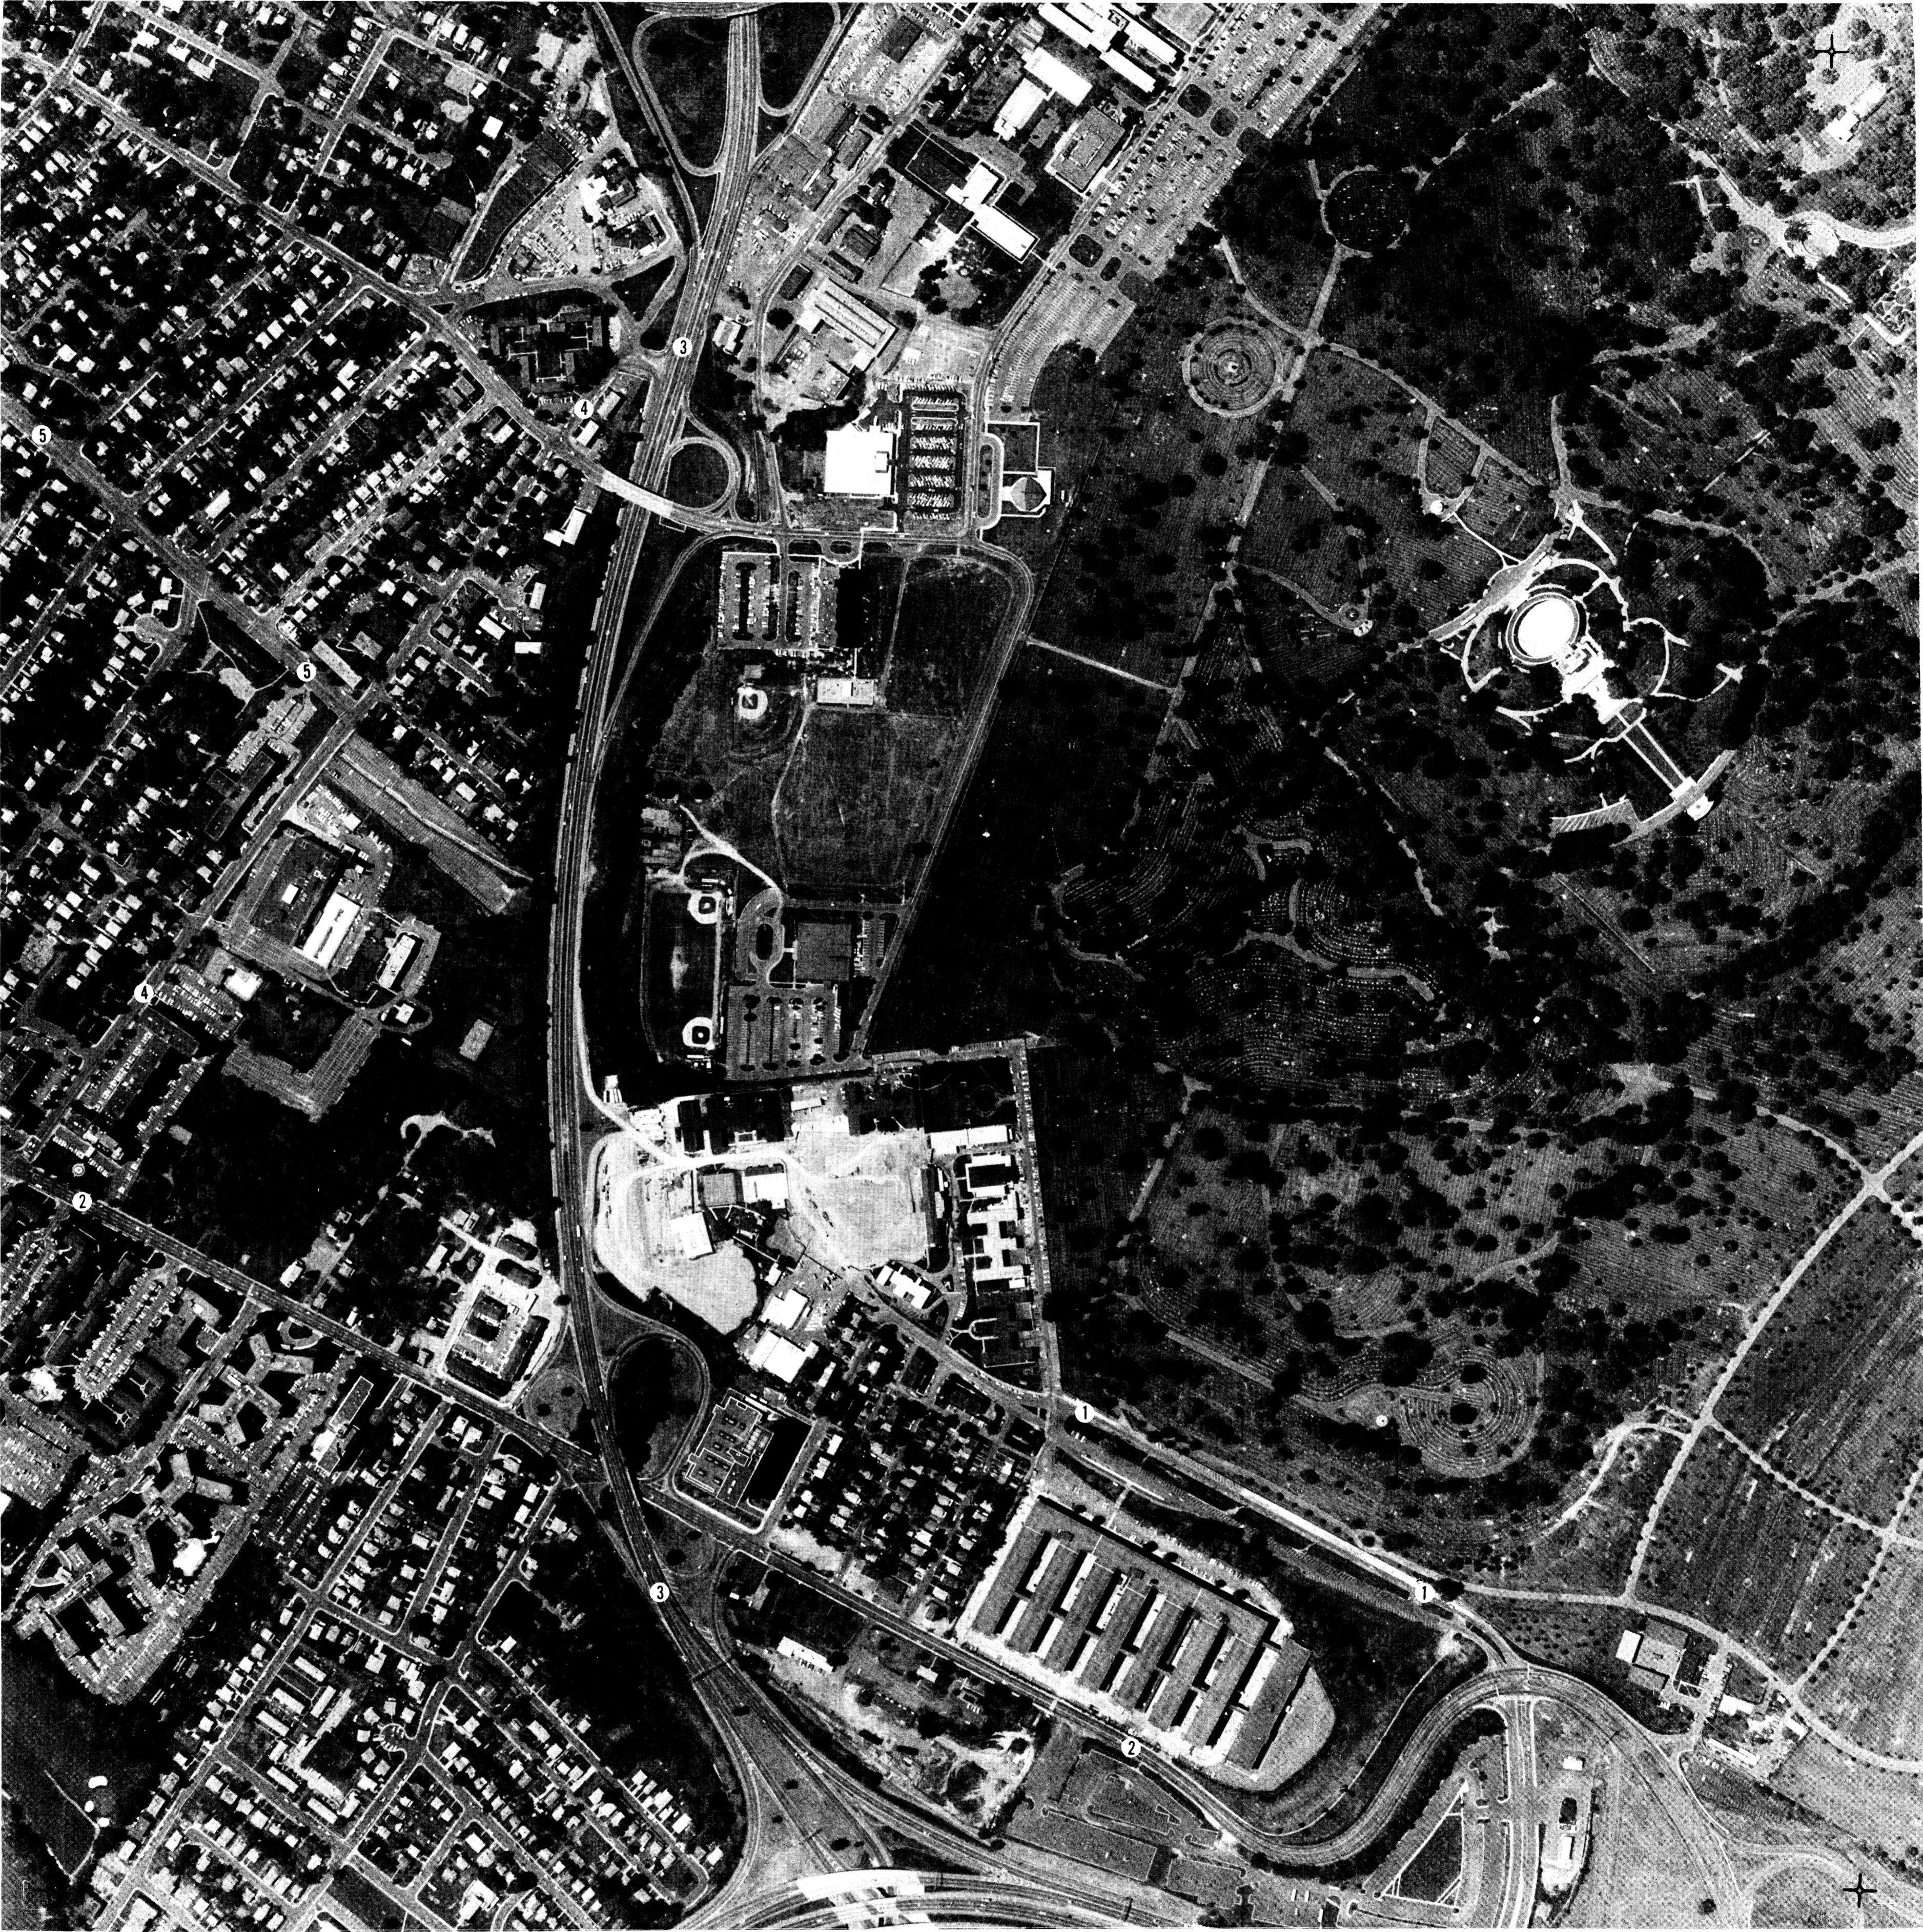

ARLINGTON COUNTY, VIRGINIA
INCLUDING
CITY OF ALEXANDRIA

LEGEND

- 1. SOUTHGATE RD
- 2. COLUMBIA PIKE
- 3. WASHINGTON BLVD
- 4. S COURTHOUSE RD
- 5. S 6TH ST

MAY
1980
PHOTO

SCALE
1" = 300'

Individual copies of this
page can be mailed to
you within one day - to
order call - toll free
800 327-5933