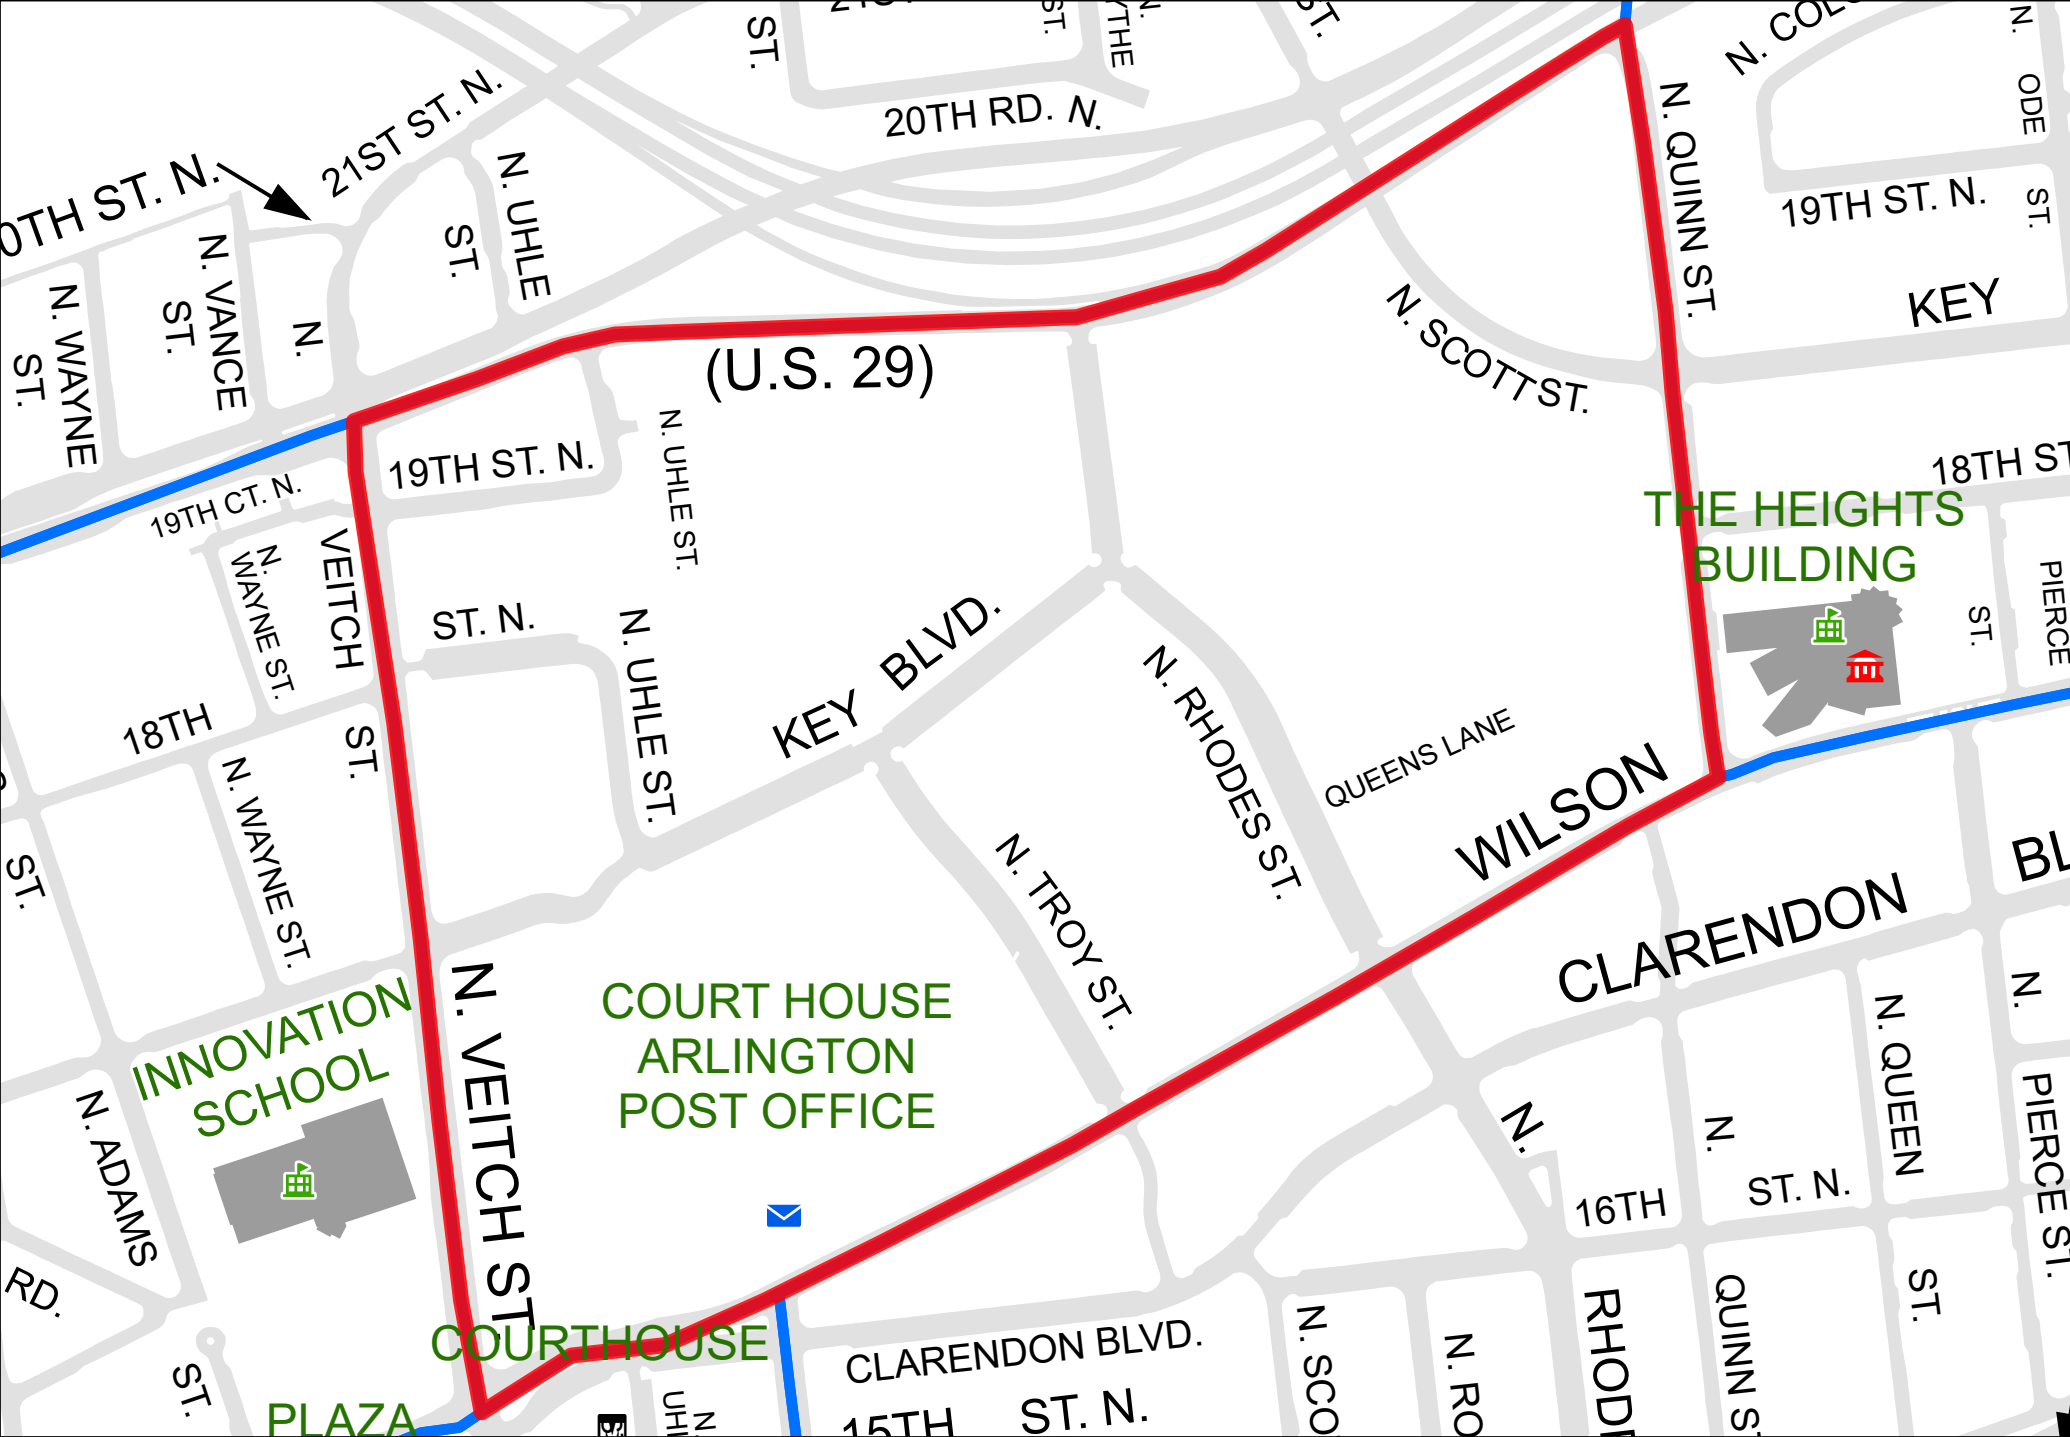

0 130 260 Feet

Colonial Village Civic Association

(U.S. 29)

THE HEIGHTS BUILDING

COURT HOUSE
ARLINGTON
POST OFFICE

INNOVATION
SCHOOL

COURTHOUSE

PLAZA